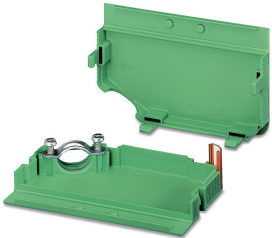

Cable housing - KGS-MSTB 2,5/10 - 1783740

Please be informed that the data shown in this PDF Document is generated from our Online Catalog. Please find the complete data in the user's documentation. Our General Terms of Use for Downloads are valid (<http://phoenixcontact.com/download>)

Cable housing, pitch: 0 mm, number of positions: 10, dimension a: 50 mm, color: green

Key Commercial Data

Packing unit	1 pc
Minimum order quantity	10 pc
GTIN	 4 017918 041953
GTIN	4017918041953
Weight per Piece (excluding packing)	17.250 g
Custom tariff number	85389099
Country of origin	Poland

Technical data

Dimensions

Pitch	0.00 mm
Dimension a	50 mm

General

Range of articles	KGS-MSTB 2,5
Number of positions	10
Insulating material group	I
Insulating material	ABS
Flammability rating according to UL 94	HB