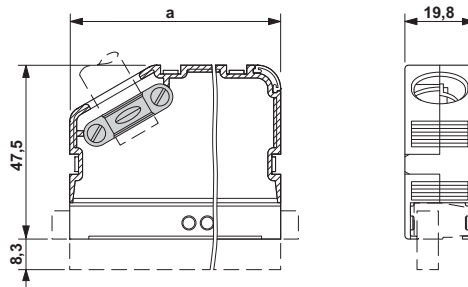

Technical data

Dimensions

Pitch	0.00 mm
Dimension a	50 mm

General

Range of articles	KGS-MSTB 2,5
Number of positions	10
Insulating material group	I
Insulating material	ABS
Flammability rating according to UL 94	HB

Standards and Regulations

Cable housing - KGS-MSTB 2,5/10 - 1783740

Technical data

Standards and Regulations

Flammability rating according to UL 94	HB
--	----

Environmental Product Compliance

China RoHS	Environmentally friendly use period: unlimited = EFUP-e
	No hazardous substances above threshold values

Drawings

Dimensional drawing

Classifications

eCl@ss

eCl@ss 10.0.1	27440392
eCl@ss 11.0	27460402
eCl@ss 4.0	27260700
eCl@ss 4.1	27260700
eCl@ss 5.0	27260700
eCl@ss 5.1	27261200
eCl@ss 6.0	27261200
eCl@ss 7.0	27440202
eCl@ss 8.0	27440390
eCl@ss 9.0	27440392

Marker for terminal blocks, Card, white, unlabeled, can be labeled with: Marker pen, perforated, mounting type: snap into tall marker groove, snap into flat marker groove, for terminal block width: 7.5 mm, lettering field size: 15 x 7.5 mm, Number of individual labels: 10