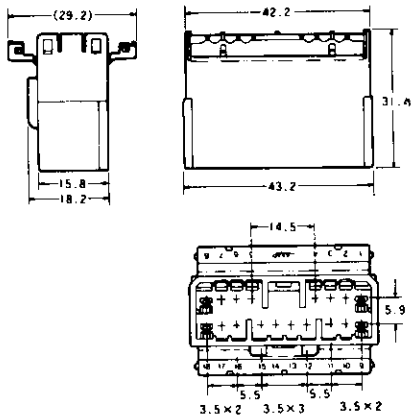

# .070 MULTILOCK Connectors Wire to wire Applications

Cap

Plug

Part Number : 174933-□

12  
Pos.

Part Number : 173851-□

Part Number : 174934-□

14  
Pos.

Part Number : 173852-□

Part Number : 174935-□

18  
Pos.

Part Number : 173853-□

\*The material of housing is of PBT.  
\*The figures in □ after part numbers vary according to housing colors, etc.