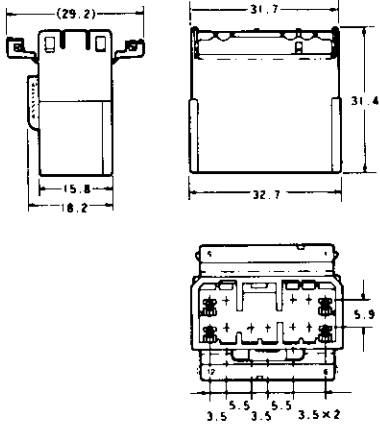

# .070 MULTILOCK Connectors Wire to wire Applications

Cap

Plug

Part Number : 174933-□

12  
Pos.

Part Number : 173851-□

Part Number : 174934-□

14  
Pos.

Part Number : 173852-□

Part Number : 174935-□

18  
Pos.

Part Number : 173853-□

\*The material of housing is of PBT.  
\*The figures in □ after part numbers vary according to housing colors, etc.