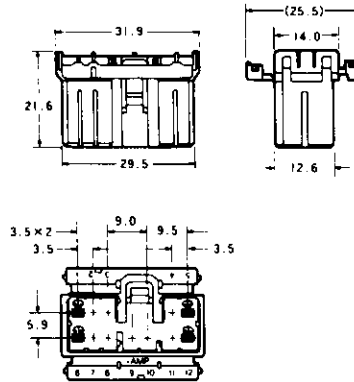

# .070 MULTILOCK Connectors Wire to wire Applications

Cap

Plug

Part Number : 174933-□

12  
Pos.

Part Number : 173851-□

Part Number : 174934-□

14  
Pos.

Part Number : 173852-□

Part Number : 174935-□

18  
Pos.

Part Number : 173853-□

\*The material of housing is of PBT.  
\*The figures in □ after part numbers vary according to housing colors, etc.