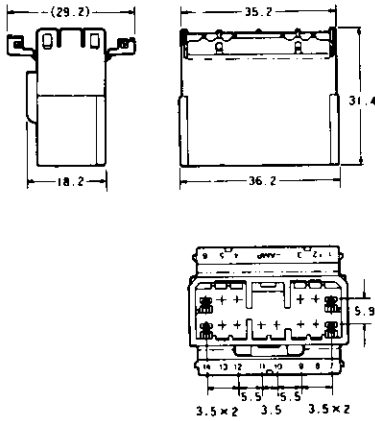

# .070 MULTILOCK Connectors Wire to wire Applications

Cap

Plug

Part Number : 174933-□

12  
Pos.

Part Number : 173851-□

Part Number : 174934-□

14  
Pos.

Part Number : 173852-□

Part Number : 174935-□

18  
Pos.

Part Number : 173853-□

\*The material of housing is of PBT.  
\*The figures in □ after part numbers vary according to housing colors, etc.