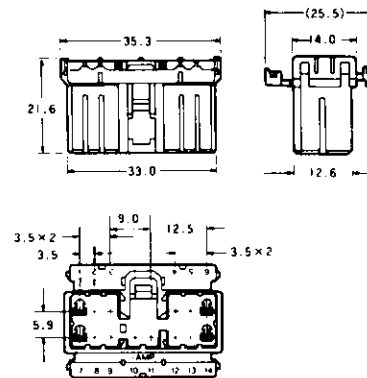

# .070 MULTILOCK Connectors Wire to wire Applications

Cap

Plug

Part Number : 174933-□

12  
Pos.

Part Number : 173851-□

Part Number : 174934-□

14  
Pos.

Part Number : 173852-□

Part Number : 174935-□

18  
Pos.

Part Number : 173853-□

\*The material of housing is of PBT.  
\*The figures in □ after part numbers vary according to housing colors, etc.