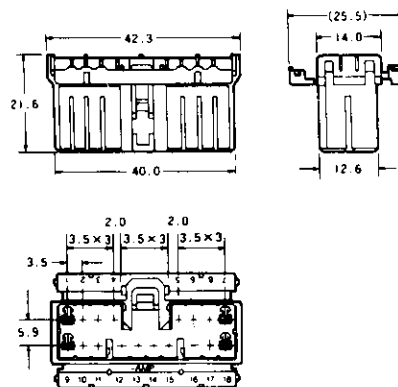

# .070 MULTILOCK Connectors Wire to wire Applications

Cap

Plug

Part Number : 174933-□

12  
Pos.

Part Number : 173851-□

Part Number : 174934-□

14  
Pos.

Part Number : 173852-□

Part Number : 174935-□

18  
Pos.

Part Number : 173853-□

\*The material of housing is of PBT.  
\*The figures in □ after part numbers vary according to housing colors, etc.