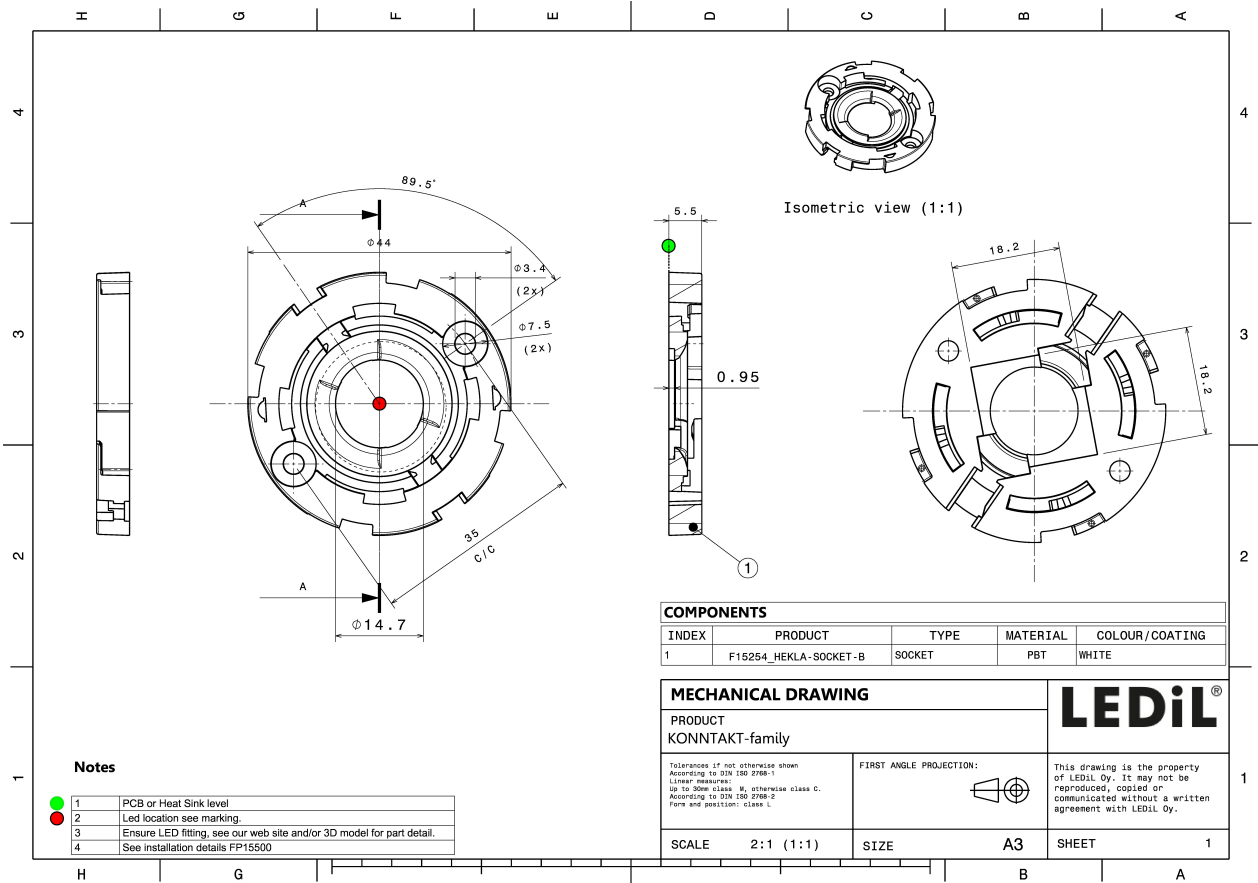

## HEKLA-SOCKET-B

Version compatible with COBs of 17.85 x 17.85 mm packages and max 14.2 mm LES size

### TECHNICAL SPECIFICATIONS:

Dimensions	Ø 44.0 mm
Height	5.5 mm
Fastening	screw
Colour	white
Box size	480 x 280 x 165 mm
Box weight	7.9 kg
Quantity in Box	1350 pcs
ROHS compliant	yes ⓘ

#### GENERAL INFORMATION:

NOTE: The typical beam angle will be changed by different color, chip size and chip position tolerance. The typical total beam angle is the full angle measured where the luminous intensity is half of the peak value.