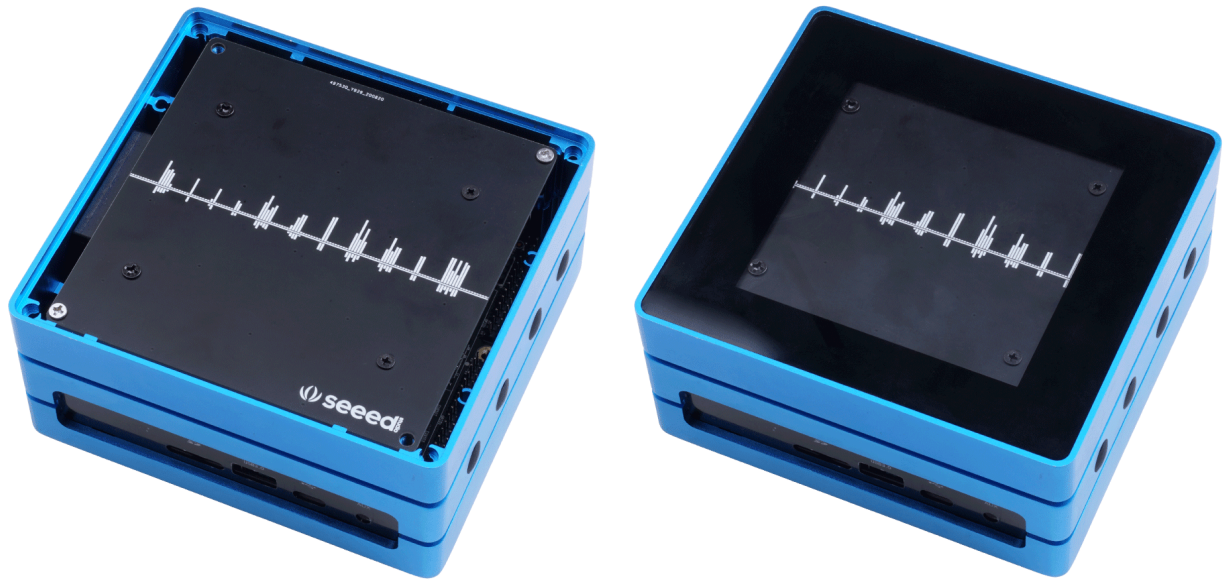

# re\_computer case - 2.5 inch SSD and HDD Mounting Board

---

**SKU**

110991424

## Features

---

- Suitable for **2.5 inch SSD/HDD Hard Drives**
- Works Perfectly with re\_computer case and re\_computer Stackable Frame

## Description

---

This is the **re\_computer case - 2.5 inch SSD/HDD Hard Drive Mounting Board** suitable for **re\_computer case**. This works perfectly with **re\_computer case Stackable Frame** and makes it look neat whilst adding one 2.5inch hard drive to the set-up.

## Part List

---

- re\_computer case - 2.5 inch SSD and HDD Mounting Board x 1
- M3 Screws x 8