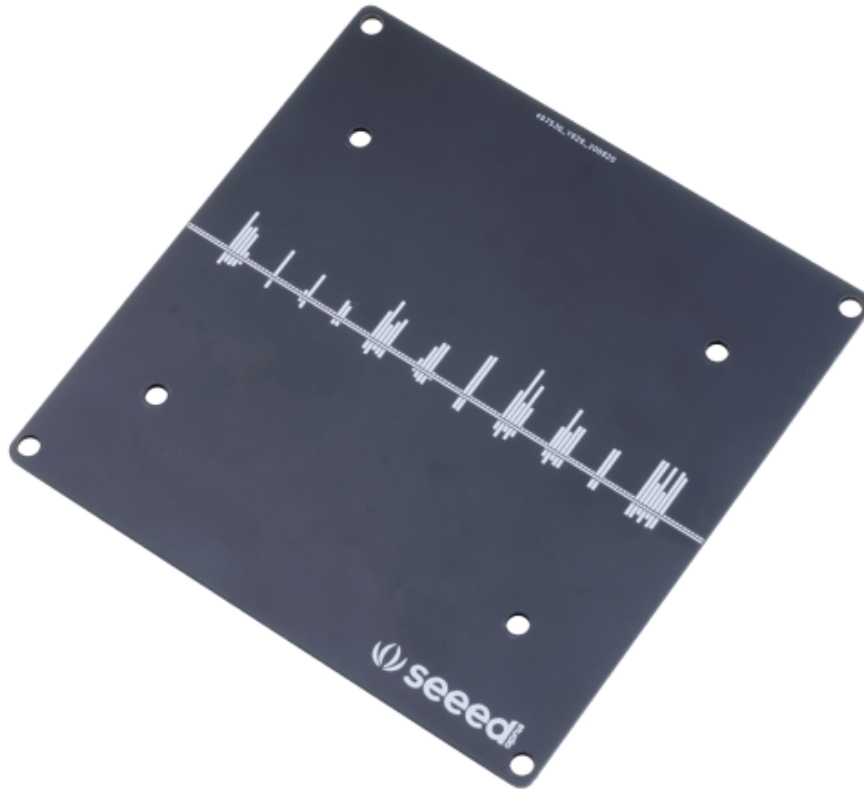

# re\_computer case - 2.5 inch SSD and HDD Mounting Board

---

**SKU**

110991424

## Features

---

- Suitable for **2.5 inch SSD/HDD Hard Drives**
- Works Perfectly with re\_computer case and re\_computer Stackable Frame

## Description

---

This is the **re\_computer case - 2.5 inch SSD/HDD Hard Drive Mounting Board** suitable for **re\_computer case**. This works perfectly with **re\_computer case Stackable Frame** and makes it look neat whilst adding one 2.5inch hard drive to the set-up.

## Part List

---

- re\_computer case - 2.5 inch SSD and HDD Mounting Board x 1
- M3 Screws x 8