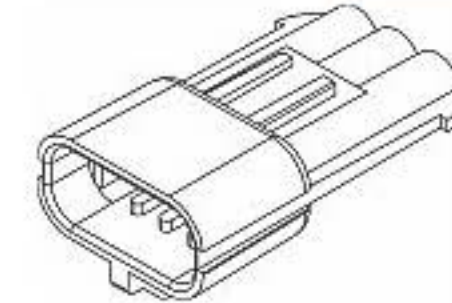

Family ▾

Cavities ▾

Gender ▾

Sealed ▾

Terminal(s) blade size [mm] ▾

Product Segment ▾

Application ▾

[Clear](#)[Search →](#)

## 3 Way Black Metri-Pack 280 Sealed Male Connector, Max Current 30 amps

**Part #15300003**[Question about this product?](#)[Attributes](#)[Documents \(7\)](#)[Related Products \(20\)](#)

<b>Part #:</b>	15300003
<b>Description:</b>	3 Way Black Metri-Pack 280 Sealed Male Connector, Max Current 30 amps
<b>Product Type:</b>	Connector
<b>Status:</b>	Active
<b>Family:</b>	Metri-Pack
<b>Series:</b>	2.8
<b>Cavities:</b>	3
<b>Terminal(s) blade size [mm]:</b>	2.8
<b>Sealed:</b>	Sealed
<b>Gender:</b>	Male
<b>Temperature range [°C]:</b>	-40 to 125
<b>Material:</b>	Nylon
<b>Weight [g]:</b>	10.15
<b>Color:</b>	Black
<b>ELV compliant:</b>	Yes
<b>RoHs compliant:</b>	Yes