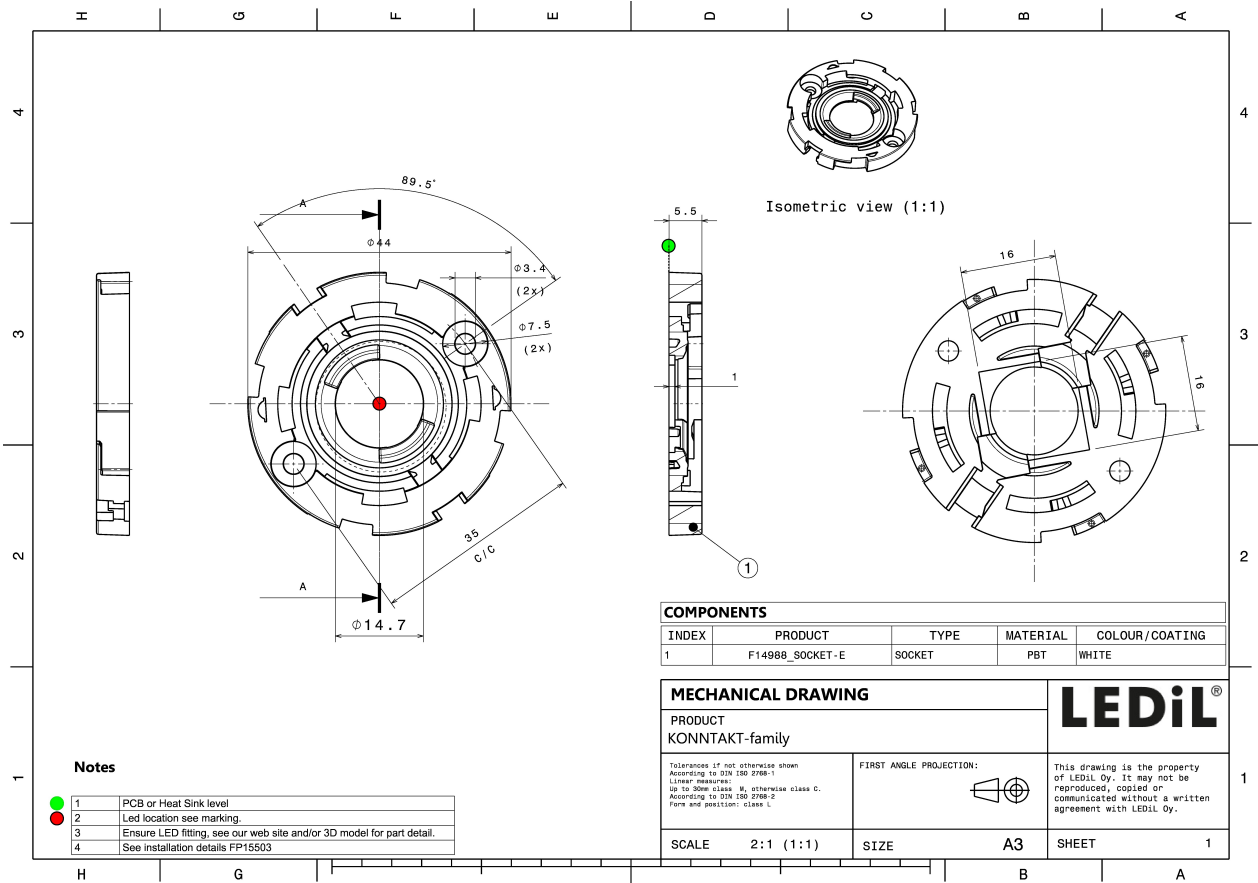

HEKLA-SOCKET-E

Version compatible with COBs of 15.8 x 15.8 mm packages and max 14.3 mm LES size

TECHNICAL SPECIFICATIONS:

Dimensions	Ø 44.0 mm
Height	5.5 mm
Fastening	screw
Colour	white
Box size	480 x 280 x 165 mm
Box weight	7 kg
Quantity in Box	1350 pcs
ROHS compliant	yes ⓘ

MATERIAL SPECIFICATIONS:

Component	Type	Material	Colour
HEKLA-SOCKET-E	Base part	PBT	white

GENERAL INFORMATION:

NOTE: The typical beam angle will be changed by different color, chip size and chip position tolerance. The typical total beam angle is the full angle measured where the luminous intensity is half of the peak value.