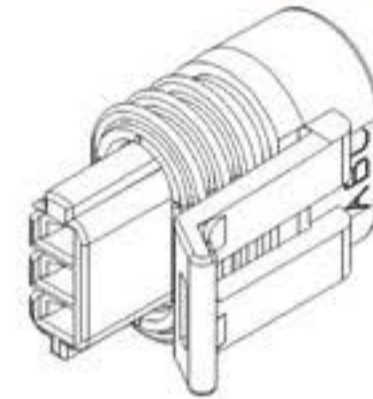

Cavities ▾

Gender ▾

Sealed ▾

Terminal(s) blade size [mm] ▾

Product Segment ▾

Application ▾

[Clear](#)[Search →](#)

3 Way Gray Metri-Pack 150.2 Sealed Female Connector Assembly

Part #12162280[Question about this product?](#)[Attributes](#)[Documents \(7\)](#)[Related Products \(15\)](#)

Part # :	12162280
Description :	3 Way Gray Metri-Pack 150.2 Sealed Female Connector Assembly
Product Type :	Connector
Status :	✓ Active
Family :	Metri-Pack
Series :	1.5
Cavities :	3
Terminal(s) blade size [mm] :	1.5
Sealed :	Sealed
Gender :	Female
Temperature range [°C] :	-40 to 125
Material :	Various (Assembly)
Weight [g] :	3.82