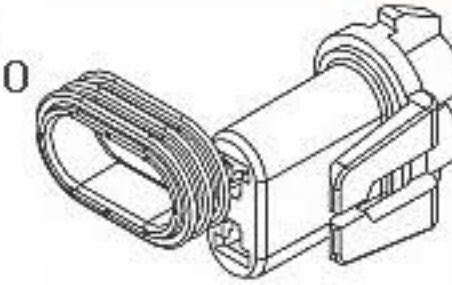

Cavities

Gender

Sealed

Terminal(s) blade size [mm]

Product Segment

Application

2 Way Medium Gray Metri-Pack 280 Sealed Female Connector Assembly, Max Current 30 amps

Part #12059181

[Question about this product?](#)

Attributes

Documents (6)

Related Products (28)

Part #:	12059181
Description:	2 Way Medium Gray Metri-Pack 280 Sealed Female Connector Assembly, Max Current 30 amps
Product Type:	Connector
Status:	Active
Family:	Metri-Pack
Series:	2.8
Cavities:	2
Terminal(s) blade size [mm]:	2.8
Sealed:	Sealed
Gender:	Female
Temperature range [°C]:	-40 to 125
Material:	Nylon
Weight [g]:	4.32
Color:	Gray Medium
ELV compliant:	Yes
RoHs compliant:	Yes