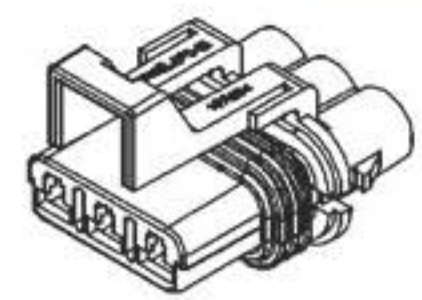

[Find by Feature](#)[Browse by Category](#)[Share](#)[Search →](#)

Enter part number or keyword

[Search Results \(0\)](#)[Search Options](#)

Select a product type to narrow your search:

Results with your selections: --

- Family ▾
- Cavities ▾
- Gender ▾
- Sealed ▾
- Terminal(s) blade size [mm] ▾
- Product Segment ▾
- Application ▾

[Clear](#)[Search →](#)

3 Way Black Metri-Pack 280 Sealed Female Connector Assembly, Max Current 30 amps Part #12040977

[Question about this product?](#)[Attributes](#)[Documents \(7\)](#)[Related Products \(33\)](#)

Part #:	12040977
Description:	3 Way Black Metri-Pack 280 Sealed Female Connector Assembly, Max Current 30 amps
Product Type:	Connector
Status:	Active
Family:	Metri-Pack
Series:	2.8
Cavities:	3
Terminal(s) blade size [mm]:	2.8
Sealed:	Sealed
Gender:	Female
Temperature range [°C]:	-40 to 125
Material:	Nylon
Weight [g]:	6.35
Color:	Black
ELV compliant:	Yes
RoHs compliant:	Yes