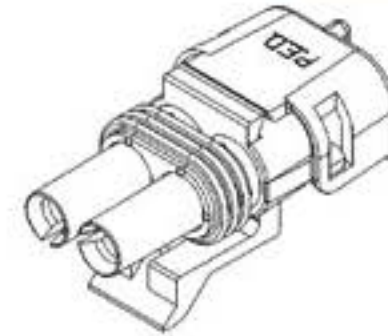

Family ▾

Activities ▾

Gender ▾

Sealed ▾

Terminal(s) blade size [mm] ▾

Product Segment ▾

Application ▾

[Clear](#)[Search →](#)

2 Way Black Weather Pack Tower Sealed Female Connector Assembly, Max Current 20 amps

Part #12015792[Question about this product?](#)[Attributes](#)[Documents \(6\)](#)[Related Products \(36\)](#)

Part #:	12015792
Description:	2 Way Black Weather Pack Tower Sealed Female Connector Assembly, Max Current 20 amps
Product Type:	Connector
Status:	Active
Family:	Weather Pack
Series:	Tower
Cavities:	2
Sealed:	Sealed
Gender:	Female
Temperature range [°C]:	-40 to 125
Material:	Nylon
Weight [g]:	4.43
Color:	Black
ELV compliant:	Yes
RoHs compliant:	Yes