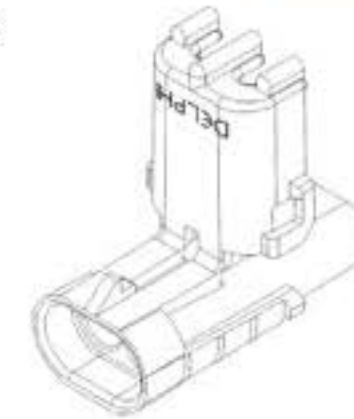

Family

Cavities

Gender

Sealed

Terminal(s) blade size [mm]

Product Segment

Application

[Clear](#)[Search →](#)

2 Way Black Weather Pack Shroud Sealed Male Connector, Max Current 20 amps

Part #12010973

[Question about this product?](#)[Attributes](#)[Documents \(6\)](#)[Related Products \(23\)](#)

Part #:	12010973
Description:	2 Way Black Weather Pack Shroud Sealed Male Connector, Max Current 20 amps
Product Type:	Connector
Status:	Active
Family:	Weather Pack
Cavities:	2
Sealed:	Sealed
Gender:	Male
Temperature range [°C]:	-40 to 125
Material:	Nylon
Weight [g]:	6.41
Color:	Black
ELV compliant:	Yes
RoHs compliant:	Yes