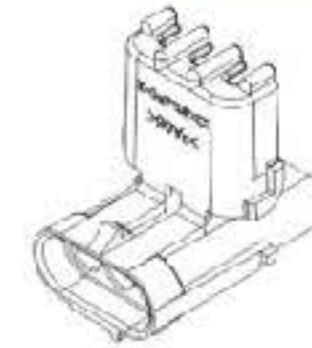

Family ▾

Cavities ▾

Gender ▾

Sealed ▾

Terminal(s) blade size [mm] ▾

Product Segment ▾

Application ▾

[Clear](#)[Search →](#)

3 Way Black Weather Pack Shroud Sealed Male Connector, Max Current 20 amps Part #12010717

[Question about this product?](#)[Attributes](#)[Documents \(7\)](#)[Related Products \(22\)](#)

Part #:	12010717
Description:	3 Way Black Weather Pack Shroud Sealed Male Connector, Max Current 20 amps
Product Type:	Connector
Status:	Active
Family:	Weather Pack
Cavities:	3
Sealed:	Sealed
Gender:	Male
Temperature range [°C]:	-40 to 125
Material:	Nylon
Weight [g]:	9.03
Color:	Black
ELV compliant:	Yes
RoHS compliant:	Yes
Application:	Inline (Wire to Wire)