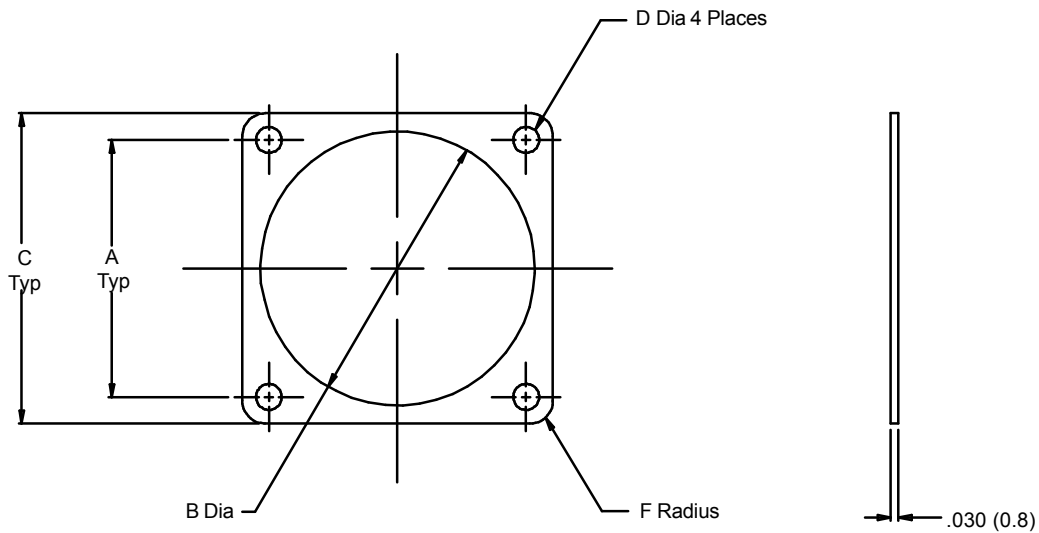

930 - 001 F 02

Product Series _____
Basic Number _____
Dash Number (Table I) _____
Material Symbol (Table II) _____

**NOTES:**

1. Identified by bag and tag in suitable quantities.
2. Metric dimensions (mm) are indicated in parentheses.

930-001
Gasket for Flange Mount
Receptacle Connector

TABLE I: DASH NUMBER

Dash No.	MIL-DTL-26482, 26500, 83723		MIL-DTL-38999		A		B Dia		C		D Dia		F Rad	
	Series I & III NAS1599 B&T	Series I & II	Series III & IV	AS81703	±.005 (0.1)	±.007 (0.2)	±.008 (0.2)	±.005 (0.1)	±.015 (0.4)					
01	8	8	-	-	.595 (15.1)	.562 (14.3)	.812 (20.6)	.125 (3.2)	.105 (2.7)					
02	-	-	-	3	.625 (15.9)	.603 (15.3)	.896 (22.8)	.125 (3.2)	.105 (2.7)					
03	10	9 & 10	9	7	.719 (18.3)	.687 (17.4)	.937 (23.8)	.125 (3.2)	.105 (2.7)					
04	12	11 & 12	11	-	.812 (20.6)	.772 (19.6)	1.031 (26.2)	.125 (3.2)	.105 (2.7)					
05	-	-	-	12	.812 (20.6)	.828 (21.0)	1.114 (28.3)	.125 (3.2)	.105 (2.7)					
06	14	13 & 14	13	19	.906 (23.0)	.937 (23.8)	1.125 (28.6)	.125 (3.2)	.105 (2.7)					
07	16	15 & 16	15	27	.969 (24.6)	1.063 (27.0)	1.250 (31.8)	.125 (3.2)	.135 (3.4)					
08	18	17 & 18	17	-	1.062 (27.0)	1.187 (30.1)	1.343 (34.1)	.125 (3.2)	.135 (3.4)					
09	-	-	-	37	1.187 (30.1)	1.266 (32.2)	1.458 (37.0)	.125 (3.2)	.135 (3.4)					
10	20	19 & 20	19	-	1.156 (29.4)	1.312 (33.3)	1.467 (37.3)	.125 (3.2)	.135 (3.4)					
11	22	21 & 22	21	-	1.250 (31.8)	1.437 (36.5)	1.562 (39.7)	.125 (3.2)	.135 (3.4)					
12	24	23 & 24	23	-	1.375 (34.9)	1.562 (39.7)	1.703 (43.3)	.152 (3.9)	.135 (3.4)					
13	-	-	-	61	1.436 (36.5)	1.570 (39.9)	1.799 (45.7)	.125 (3.2)	.135 (3.4)					
14	-	25	25	-	1.500 (38.1)	1.600 (40.6)	1.812 (46.0)	.152 (3.9)	.135 (3.4)					

TABLE II: MATERIAL

Symbol	Material Description
B	Fluorosilicone with Silver Aluminum 84 Shore (Ref)
C	Conductive — Metex
F	Fluorosilicone
M	Conductive — Con-Sil II
N	Neoprene
S	Silicone
V	Viton

Metric Dimensions (mm) are indicated in parenthesis.