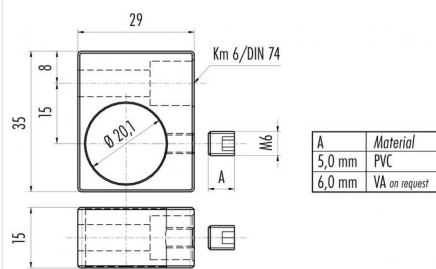

Product description **Fixing elements VA**  
 Area **Fixing elements VA series 976**  
 Order number **28 1330 300 00**

**Illustration**

**Scale drawing**

**Technical data**

**General features**

Order number 28 1330 300 00  
 Customs tariff number 76061299

**Material**

REACH SVHC No pollutants

**Classifications**

eCl@ss 11.1 27-06-03-11  
 ETIM 7.0 EC001855

Product description	Fixing elements VA
Area	Fixing elements VA series 976
Order number	28 1330 300 00