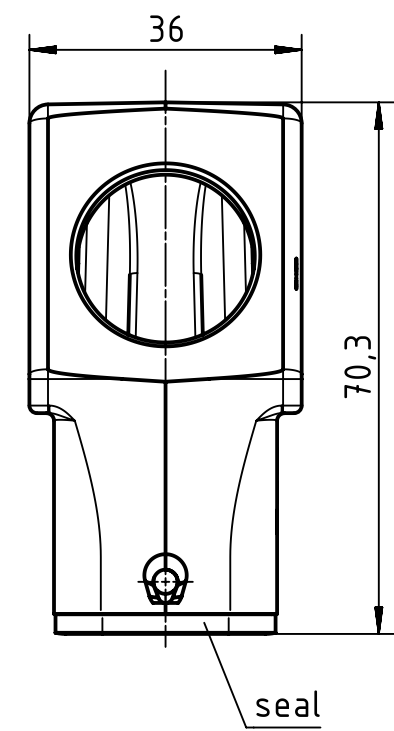

1 2 3 4 5 6

A

B

C

D

	All Dimensions in mm Original Size DIN A4		Scale 1:1	Free size tol.		Ref.		
						Sub.		
	All rights reserved		Created by HELLMANN	Inspected by BERGHORN	Standardisation RUETERA	Date 2017-11-20	State Final Release	
	Department EL PD - DE		Title Han A Hood Side Entry HC 2 Pegs M25				Doc-Key / ECM-Nr. 100189907/UGD/004/B 500000126015	
HARTING Electric GmbH & Co. KG D-32339 Espelkamp			Type TB	Number 19 20 016 0546			Rev. B	Page 1/1