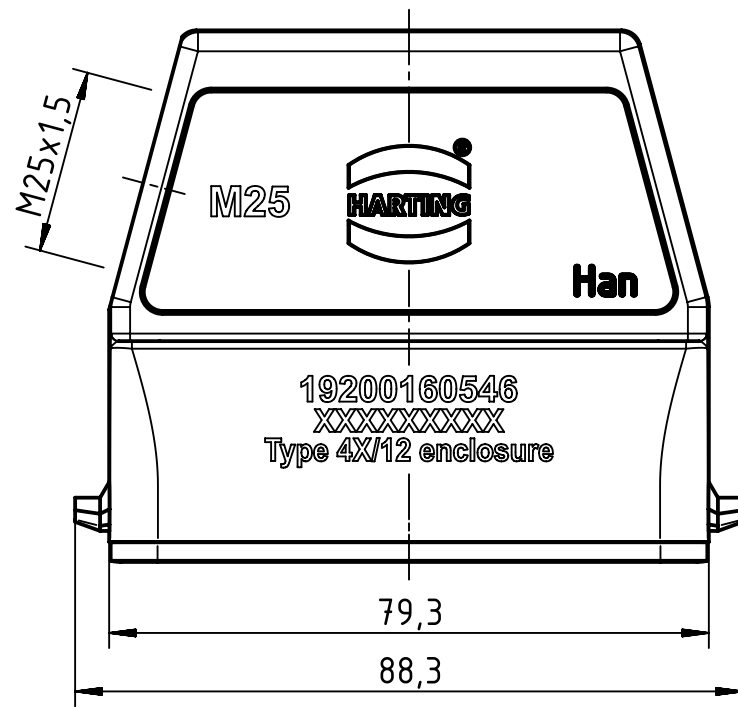

1 2 3 4 5 6

A

B

C

D

	All Dimensions in mm Original Size DIN A4		Scale 1:1	Free size tol.		Ref.		
						Sub.		
	All rights reserved		Created by HELLMANN	Inspected by BERGHORN	Standardisation RUETERA	Date 2017-11-20	State Final Release	
	Department EL PD - DE		Title Han A Hood Side Entry HC 2 Pegs M25				Doc-Key / ECM-Nr. 100189907/UGD/004/B 500000126015	
HARTING Electric GmbH & Co. KG D-32339 Espelkamp			Type TB	Number 19 20 016 0546			Rev. B	Page 1/1