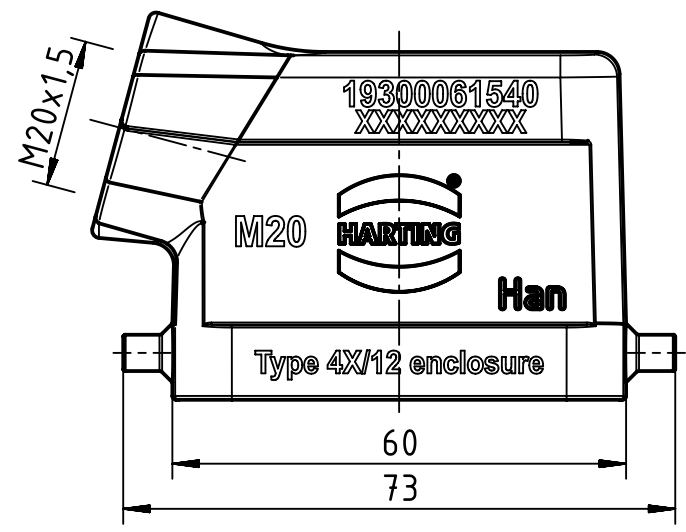

1 2 3 4 5 6

A

B

C

D

	All Dimensions in mm Original Size DIN A4		Scale 1:1	Free size tol.		Ref.		
						Sub.		
	All rights reserved		Created by RULLKOETTER	Inspected by BERGHORN	Standardisation RUETERA	Date 2017-04-18	State Final Release	
	Department EL PD		Title Han B Hood Side Entry LC 2 M20				Doc-Key / ECM-Nr. 100178827/UGD/007/C 500000117679	
HARTING Electric GmbH & Co. KG D-32339 Espelkamp			Type TB	Number 19 30 006 1540			Rev. C	Page 1/1