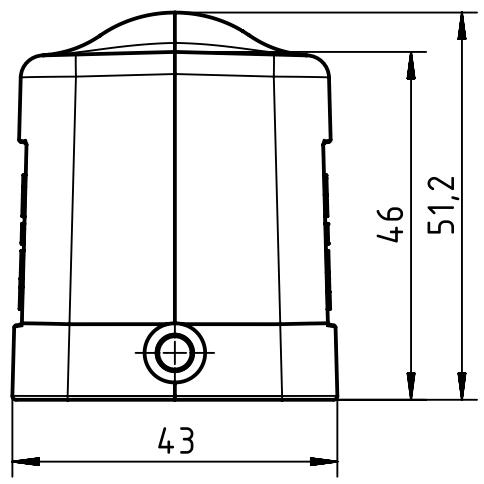

1 2 3 4 5 6

A

B

C

D

	All Dimensions in mm Original Size DIN A4		Scale 1:1	Free size tol.		Ref.		
						Sub.		
	All rights reserved		Created by RULLKOETTER	Inspected by BERGHORN	Standardisation RUETERA	Date 2017-04-18	State Final Release	
	Department EL PD		Title Han B Hood Side Entry LC 2 M20				Doc-Key / ECM-Nr. 100178827/UGD/007/C 500000117679	
HARTING Electric GmbH & Co. KG D-32339 Espelkamp			Type TB	Number 19 30 006 1540			Rev. C	Page 1/1