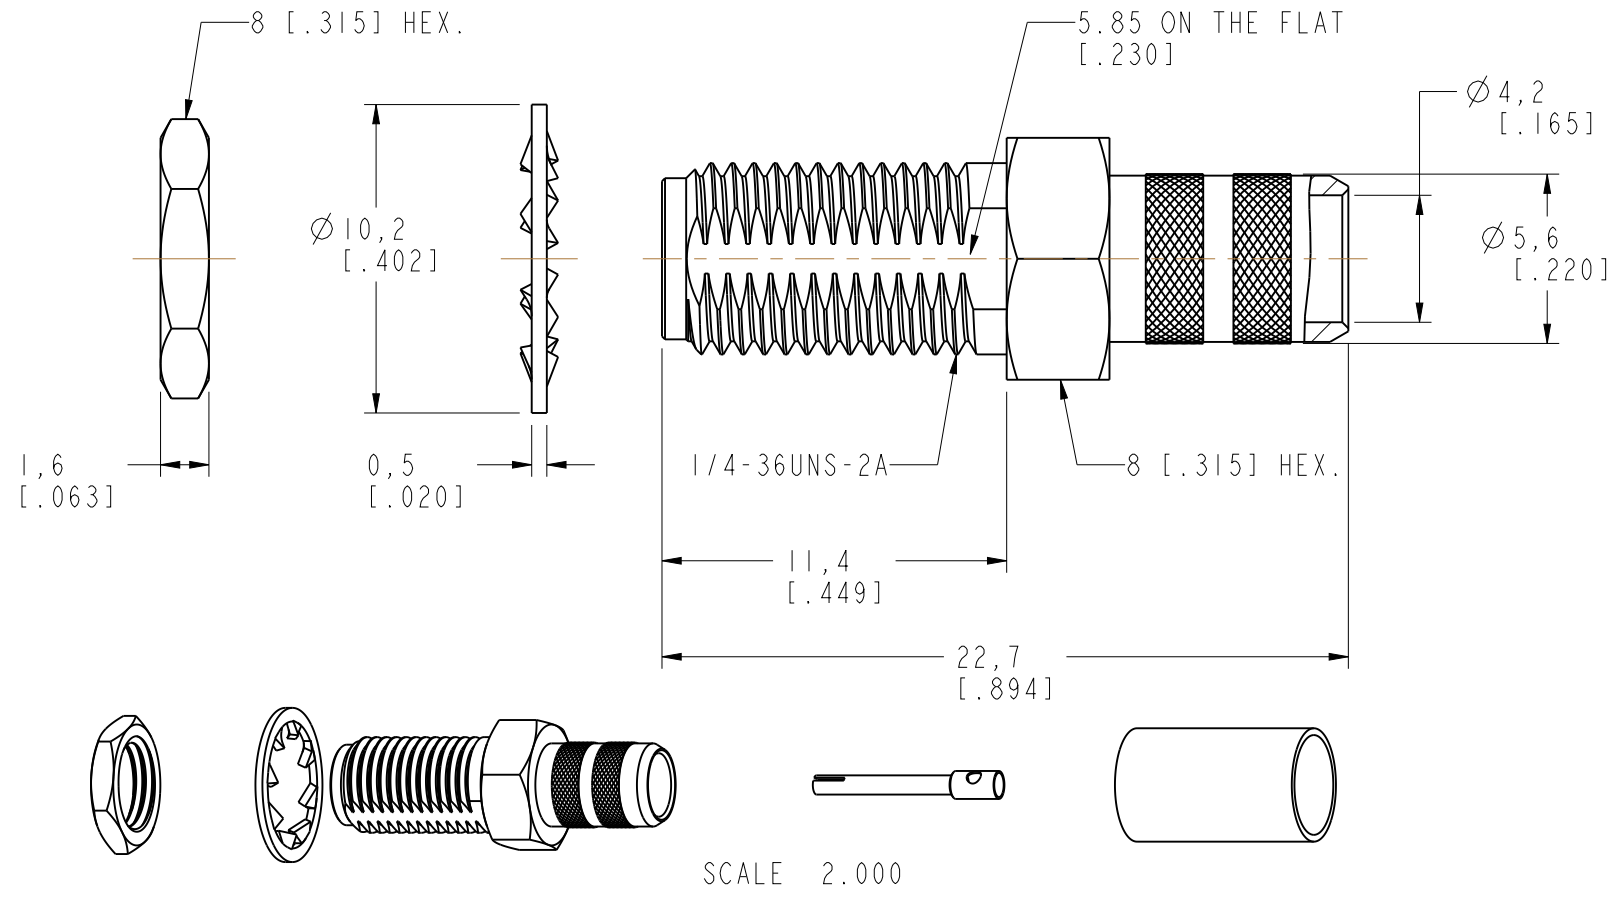

NOTES:

1. MATERIALS AND FINISHES:
  BODY - BRASS, GOLD PLATING
  CONTACT - BERYLLIUM COPPER, GOLD PLATING
  INSULATOR - PTFE, NATURAL
2. ELECTRICAL:
  A. IMPEDANCE: 50 OHM
  B. FREQUENCY RANGE: 0-12.4 GHZ
  C. DIELECTRIC WITHSTANDING VOLTAGE: 1000 VRMS, MIN.
3. MECHANICAL:
  A. DURABILITY: 500 CYCLES MIN.
  B. TEMPERATURE RANGE: -65°C to +165°C
4. CRIMPED FERRULE
  HEX CRIMP SIZE .255"
5. CONTACT PIN TO SOLDER
6. MAX. PANEL THICKNESS = 3.2 MM

THIRD ANGLE PROJ.

REVISIONS

REV	DESCRIPTION	DATE	ECO	APPR
A	INITIAL RELEASE	27-Aug-98	-----	GRS
A	UPDATE DRAWING FORMAT	01-May-04	-----	GRS
B	REMOVE "LMR-240" FROM THE TITLE BLOCK	02-Jul-14	2761	MZ

CUSTOMER OUTLINE DRAWING
ALL OTHER SHEETS ARE FOR INTERNAL USE ONLY

UNLESS OTHERWISE SPECIFIED, DIMENSIONS ARE IN METRIC AND TOLERANCES ARE: <0.5mm ± 0.05mm 0.5 - 6mm ± 0.1mm 6 - 30mm ± 0.2mm 30 - 120mm ± 0.3mm ANGLES ± 1°	MATERIAL	DRAWN M.ZHANG	DATE 02-Jul-14	TITLE SMA BULKHEAD CRIMP JACK (FOR RG-8/X CABLE)		Amphenol Connex			
	REFERENCE SMA6411A1-3GT50G-8X-50	ENGINEER TONY	DATE 02-Jul-14					DATE 02-Jul-14	DRAWING NO.
NOTICE - These drawings, specifications, or other data (1) are, and remain the property of Amphenol corp. (2) must be returned upon request; and (3) are confidential and not to be disclosed to any person other than those to whom they are given by Amphenol Corp. the furnishing of these drawings, specifications, or other data by Amphenol Corp., or to any other person to anyone for any purpose is not to be regarded by implication or otherwise in any manner licensing, granting rights to permitting such holder or any other person to manufacture, use or sell any product, process or design, patented or otherwise, that may in any way be related to or disclosed by said drawings, specifications, or other data.	CONFIGURATION LEVEL: In Work	APPROVED S.HSIEH	DATE 02-Jul-14	SCALE: 4.0:1.0	SHEET 3 OF 3	ITEM NO.	PART NO. 132241		
	FINISH	CAD FILE	DWG SIZE B	REV B