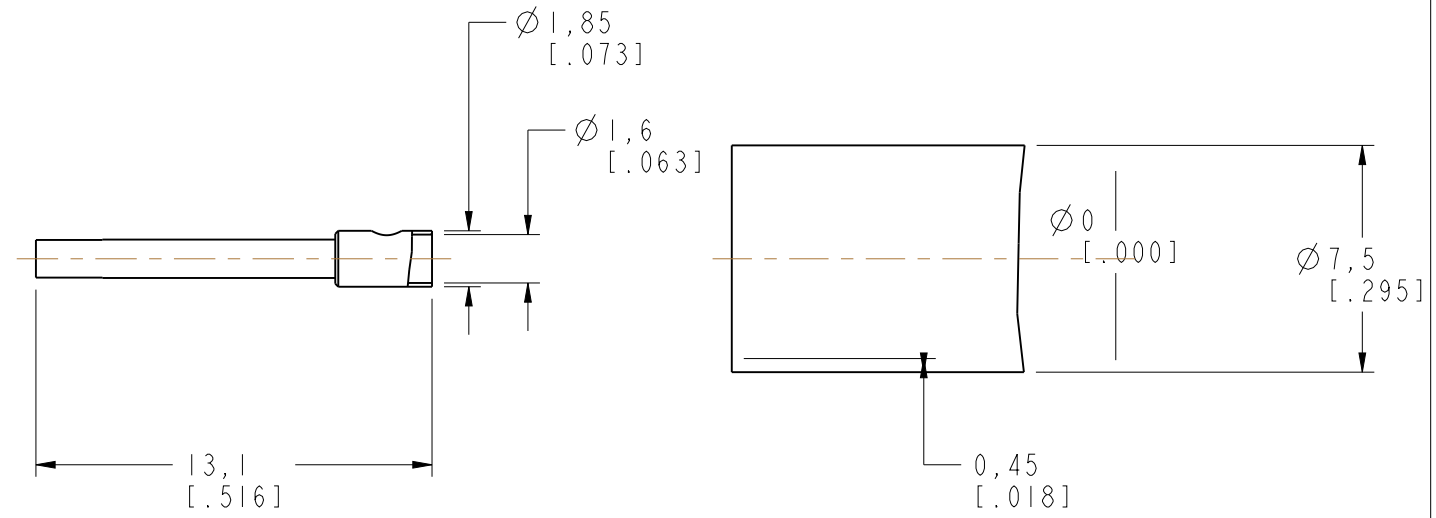

NOTES:

1. MATERIALS AND FINISHES:
  BODY - BRASS, GOLD PLATING
  CONTACT - BERYLLIUM COPPER, GOLD PLATING
  INSULATOR - PTFE, NATURAL
2. ELECTRICAL:
  A. IMPEDANCE: 50 OHM
  B. FREQUENCY RANGE: 0-12.4 GHZ
  C. DIELECTRIC WITHSTANDING VOLTAGE: 1000 VRMS, MIN.
3. MECHANICAL:
  A. DURABILITY: 500 CYCLES MIN.
  B. TEMPERATURE RANGE: -65°C to +165°C
4. CRIMPED FERRULE
  HEX CRIMP SIZE .255"
5. CONTACT PIN TO SOLDER
6. MAX. PANEL THICKNESS = 3.2 MM

THIRD ANGLE PROJ.

REVISIONS

REV	DESCRIPTION	DATE	ECO	APPR
A	INITIAL RELEASE	27-Aug-98	-----	GRS
A	UPDATE DRAWING FORMAT	01-May-04	-----	GRS
B	REMOVE "LMR-240" FROM THE TITLE BLOCK	02-Jul-14	2761	MZ

CUSTOMER OUTLINE DRAWING
ALL OTHER SHEETS ARE FOR INTERNAL USE ONLY

UNLESS OTHERWISE SPECIFIED, DIMENSIONS ARE IN METRIC AND TOLERANCES ARE: <0.5mm ± 0.05mm 0.5 - 6mm ± 0.1mm 6 - 30mm ± 0.2mm 30 - 120mm ± 0.3mm ANGLES ± 1°	MATERIAL	DRAWN M.ZHANG	DATE 02-Jul-14	TITLE SMA BULKHEAD CRIMP JACK (FOR RG-8/X CABLE)		Amphenol Connex			
	REFERENCE SMA6411A1-3GT50G-8X-50	ENGINEER TONY	DATE 02-Jul-14					DATE 02-Jul-14	DRAWING NO.
NOTICE - These drawings, specifications, or other data (1) are, and remain the property of Amphenol corp. (2) must be returned upon request; and (3) are confidential and not to be disclosed to any person other than those to whom they are given by Amphenol Corp. the furnishing of these drawings, specifications, or other data by Amphenol Corp., or to any other person to anyone for any purpose is not to be regarded by implication or otherwise in any manner licensing, granting rights to permitting such holder or any other person to manufacture, use or sell any product, process or design, patented or otherwise, that may in any way be related to or disclosed by said drawings, specifications, or other data.	CONFIGURATION LEVEL: In Work	APPROVED S.HSIEH	DATE 02-Jul-14	SCALE: 4.0:1.0	SHEET 3 OF 3	ITEM NO.	PART NO. 132241		
	FINISH	CAD FILE	DWG SIZE B	REV B