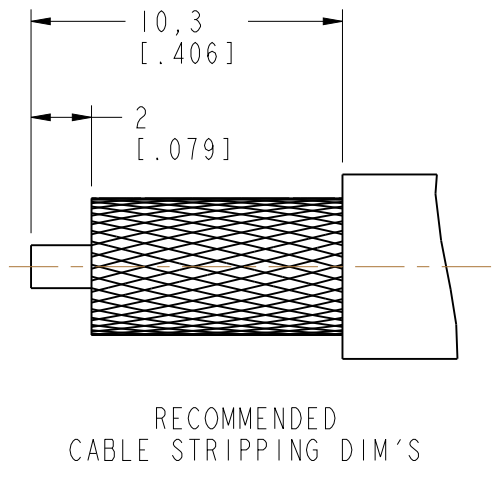

NOTES:

1. MATERIALS AND FINISHES:
  BODY - BRASS, GOLD PLATING
  CONTACT - BERYLLIUM COPPER, GOLD PLATING
  INSULATOR - PTFE, NATURAL
2. ELECTRICAL:
  A. IMPEDANCE: 50 OHM
  B. FREQUENCY RANGE: 0-12.4 GHZ
  C. DIELECTRIC WITHSTANDING VOLTAGE: 1000 VRMS, MIN.
3. MECHANICAL:
  A. DURABILITY: 500 CYCLES MIN.
  B. TEMPERATURE RANGE: -65°C to +165°C
4. CRIMPED FERRULE
  HEX CRIMP SIZE .255"
5. CONTACT PIN TO SOLDER
6. MAX. PANEL THICKNESS = 3.2 MM

THIRD ANGLE PROJ.

REVISIONS

REV	DESCRIPTION	DATE	ECO	APPR
A	INITIAL RELEASE	27-Aug-98	-----	GRS
A	UPDATE DRAWING FORMAT	01-May-04	-----	GRS
B	REMOVE "LMR-240" FROM THE TITLE BLOCK	02-Jul-14	2761	MZ

CUSTOMER OUTLINE DRAWING
ALL OTHER SHEETS ARE FOR INTERNAL USE ONLY

UNLESS OTHERWISE SPECIFIED, DIMENSIONS ARE IN METRIC AND TOLERANCES ARE: <0.5mm ± 0.05mm 0.5 - 6mm ± 0.1mm 6 - 30mm ± 0.2mm 30 - 120mm ± 0.3mm ANGLES ± 1°	MATERIAL	DRAWN M.ZHANG	DATE 02-Jul-14	TITLE SMA BULKHEAD CRIMP JACK (FOR RG-8/X CABLE)		Amphenol Connex			
	REFERENCE SMA6411A1-3GT50G-8X-50	ENGINEER TONY	DATE 02-Jul-14					DATE 02-Jul-14	DRAWING NO.
NOTICE - These drawings, specifications, or other data (1) are, and remain the property of Amphenol corp. (2) must be returned upon request; and (3) are confidential and not to be disclosed to any person other than those to whom they are given by Amphenol Corp. the furnishing of these drawings, specifications, or other data by Amphenol Corp., or to any other person to anyone for any purpose is not to be regarded by implication or otherwise in any manner licensing, granting rights to permitting such holder or any other person to manufacture, use or sell any product, process or design, patented or otherwise, that may in any way be related to or disclosed by said drawings, specifications, or other data.	CONFIGURATION LEVEL: In Work	APPROVED S.HSIEH	DATE 02-Jul-14	SCALE: 4.0:1.0	SHEET 3 OF 3	ITEM NO.	PART NO. 132241		
	FINISH	CAD FILE	DWG SIZE B	REV B