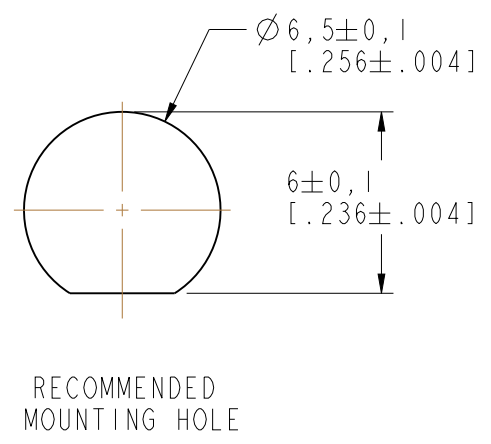

NOTES:

1. MATERIALS AND FINISHES:
  BODY - BRASS, GOLD PLATING
  CONTACT - BERYLLIUM COPPER, GOLD PLATING
  INSULATOR - PTFE, NATURAL
2. ELECTRICAL:
  A. IMPEDANCE: 50 OHM
  B. FREQUENCY RANGE: 0-12.4 GHZ
  C. DIELECTRIC WITHSTANDING VOLTAGE: 1000 VRMS, MIN.
3. MECHANICAL:
  A. DURABILITY: 500 CYCLES MIN.
  B. TEMPERATURE RANGE: -65°C to +165°C
4. CRIMPED FERRULE
  HEX CRIMP SIZE .255"
5. CONTACT PIN TO SOLDER
6. MAX. PANEL THICKNESS = 3.2 MM

THIRD ANGLE PROJ.

REVISIONS

REV	DESCRIPTION	DATE	ECO	APPR
A	INITIAL RELEASE	27-Aug-98	-----	GRS
A	UPDATE DRAWING FORMAT	01-May-04	-----	GRS
B	REMOVE "LMR-240" FROM THE TITLE BLOCK	02-Jul-14	2761	MZ

CUSTOMER OUTLINE DRAWING
ALL OTHER SHEETS ARE FOR INTERNAL USE ONLY

UNLESS OTHERWISE SPECIFIED, DIMENSIONS ARE IN METRIC AND TOLERANCES ARE: <0.5mm ± 0.05mm 0.5 - 6mm ± 0.1mm 6 - 30mm ± 0.2mm 30 - 120mm ± 0.3mm ANGLES ± 1°	MATERIAL	DRAWN M.ZHANG	DATE 02-Jul-14	TITLE SMA BULKHEAD CRIMP JACK (FOR RG-8/X CABLE)		Amphenol Connex			
	REFERENCE SMA6411A1-3GT50G-8X-50	ENGINEER TONY	DATE 02-Jul-14					DATE 02-Jul-14	DRAWING NO.
NOTICE - These drawings, specifications, or other data (1) are, and remain the property of Amphenol corp. (2) must be returned upon request; and (3) are confidential and not to be disclosed to any person other than those to whom they are given by Amphenol Corp. the furnishing of these drawings, specifications, or other data by Amphenol Corp., or to any other person to anyone for any purpose is not to be regarded by implication or otherwise in any manner licensing, granting rights to permitting such holder or any other person to manufacture, use or sell any product, process or design, patented or otherwise, that may in any way be related to or disclosed by said drawings, specifications, or other data.	CONFIGURATION LEVEL: In Work	APPROVED S.HSIEH	DATE 02-Jul-14	SCALE: 4.0:1.0	SHEET 3 OF 3	ITEM NO.	PART NO. 132241		
	FINISH	CAD FILE	DWG SIZE B	REV B