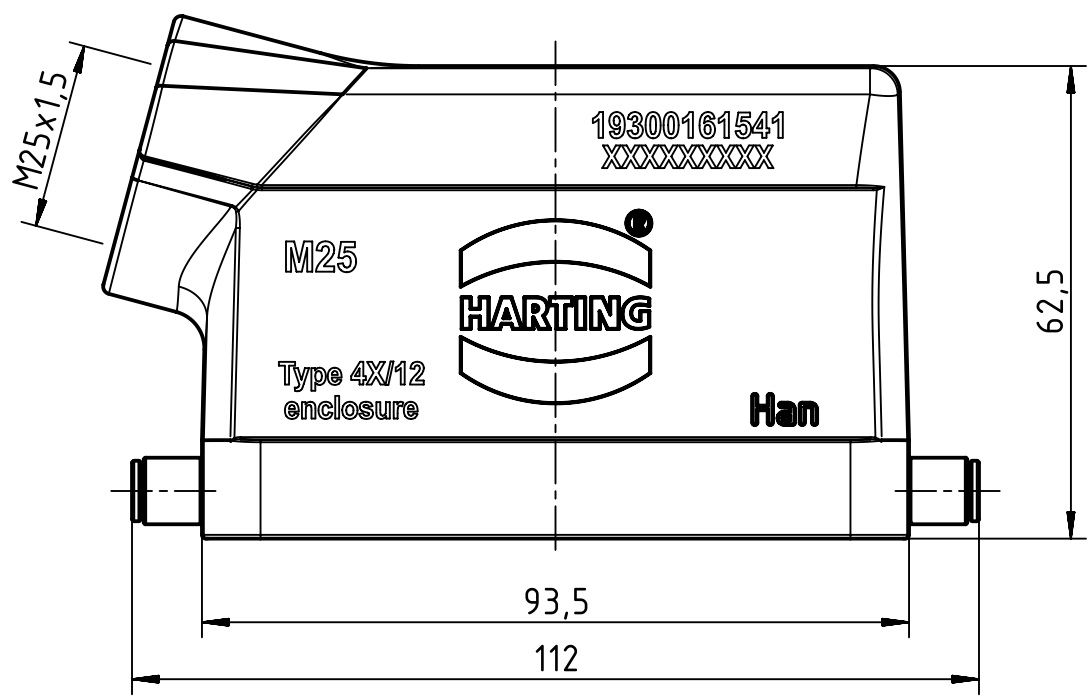

1 2 3 4 5 6

A

B

C

D

	All rights reserved Department EL PD HARTING Electric GmbH & Co. KG D-32339 Espelkamp	All Dimensions in mm Original Size DIN A4		Scale 1:1	Free size tol.	Ref. Sub.
		Created by RULLKOETTER	Inspected by BERGHORN	Standardisation TIEMANNA	Date 2017-01-11	State Final Release
Title Han 16B Hood side entry M25					Doc-Key / ECM-Nr. 100183410/UGD/004/C 500000113502	
Type TB			Number 19 30 016 1541		Rev. C	Page 1/1