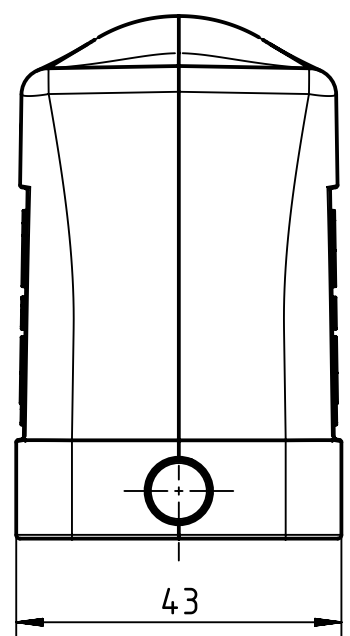

1 2 3 4 5 6

A

B

C

D

	All rights reserved Department EL PD HARTING Electric GmbH & Co. KG D-32339 Espelkamp	All Dimensions in mm Original Size DIN A4		Scale 1:1	Free size tol.	Ref. Sub.
		Created by RULLKOETTER	Inspected by BERGHORN	Standardisation TIEMANNA	Date 2017-01-11	State Final Release
Title Han 16B Hood side entry M25					Doc-Key / ECM-Nr. 100183410/UGD/004/C 500000113502	
Type TB			Number 19 30 016 1541		Rev. C	Page 1/1