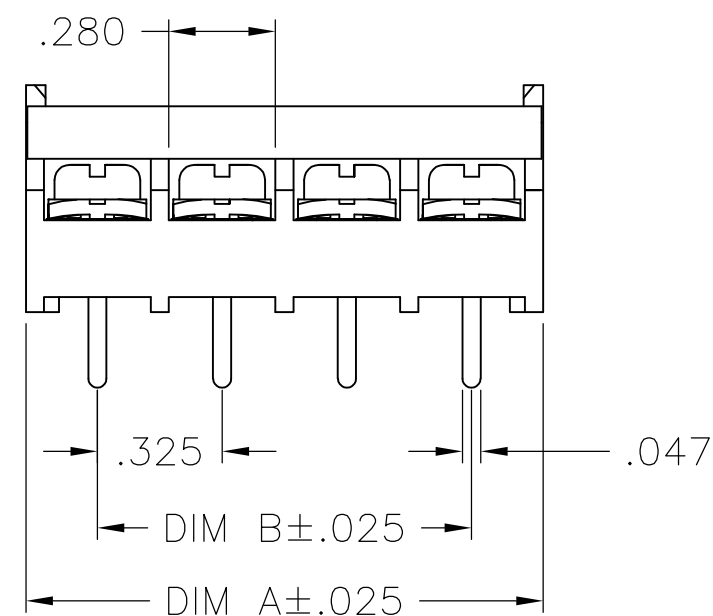

REVISED PER ECO-10-024406

25JUL11

HMR

CR

NOTES:

MATERIAL:

HOUSING: PBT, UL94V-0, COLOR: BLACK.
TERMINAL: BRASS, TIN PLATED.
SCREW: M3, STEEL, NICKEL PLATED.
COVER: PC.

ELECTRICAL:

CURRENT RATING: 15A, 300V.
WIRE RANGE: 14-22 AWG.

MECHANICAL:

OPERATION TEMP: -40°C TO +120°C.

1 PRELIMINARY PART NUMBER.

2 TE LOGO LOCATED APPROXIMATE AREA SHOWN.

1	9.797	9.425	30	3-1546927-0
1	9.472	9.100	29	2-1546927-9
1	9.147	8.775	28	2-1546927-8
1	8.822	8.450	27	2-1546927-7
1	8.497	8.125	26	2-1546927-6
1	8.172	7.800	25	2-1546927-5
1	7.847	7.475	24	2-1546927-4
1	7.522	7.150	23	2-1546927-3
1	7.197	6.825	22	2-1546927-2
1	6.872	6.500	21	2-1546927-1
1	6.547	6.175	20	2-1546927-0
1	6.222	5.850	19	1-1546927-9
1	5.897	5.525	18	1-1546927-8
1	5.572	5.200	17	1-1546927-7
1	5.247	4.875	16	1-1546927-6
1	4.922	4.550	15	1-1546927-5
1	4.597	4.225	14	1-1546927-4
1	4.272	3.900	13	1-1546927-3
1	3.947	3.575	12	1-1546927-2
1	3.622	3.250	11	1-1546927-1
1	3.297	2.925	10	1-1546927-0
	2.972	2.600	9	1546927-9
	2.647	2.275	8	1546927-8
	2.322	1.950	7	1546927-7
	1.997	1.625	6	1546927-6
	1.672	1.300	5	1546927-5
	1.347	.975	4	1546927-4
	1.022	.650	3	1546927-3
	.697	.325	2	1546927-2
	DIM. A	DIM. B	NO. OF POS.	TE PART NO.

THIS DRAWING IS A CONTROLLED DOCUMENT.		DWN S SCHLEGEL 21JAN04	TE Connectivity	
		CHK S YODER 1/22/04		
DIMENSIONS: INCHES		APVD S YODER 1/22/04	NAME	
TOLERANCES UNLESS OTHERWISE SPECIFIED:		PRODUCT SPEC	TERMINAL BLOCK, .325 TRI BARRIER W/ COVER	
0 PLC ± -		APPLICATION SPEC	SIZE CAGE CODE DRAWING NO RESTRICTED TO	
1 PLC ± -		WEIGHT -	A3 00779 C-1546927	
2 PLC ± .02		CUSTOMER DRAWING	SCALE NTS SHEET 1 OF 1 REV A3	
3 PLC ± .010				
4 PLC ± -				
ANGLES ± -				
MATERIAL -				
FINISH -				