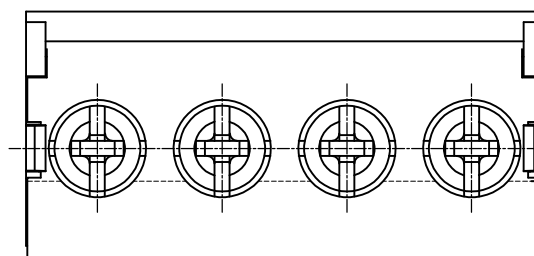

REVISED PER ECO-10-024406

25JUL11

HMR

CR

NOTES:

MATERIAL:

HOUSING: PBT, UL94V-0, COLOR: BLACK.
TERMINAL: BRASS, TIN PLATED.
SCREW: M3, STEEL, NICKEL PLATED.
COVER: PC.

ELECTRICAL:

CURRENT RATING: 15A, 300V.
WIRE RANGE: 14-22 AWG.

MECHANICAL:

OPERATION TEMP: -40°C TO +120°C.

1 PRELIMINARY PART NUMBER.

2 TE LOGO LOCATED APPROXIMATE AREA SHOWN.

1	9.797	9.425	30	3-1546927-0
1	9.472	9.100	29	2-1546927-9
1	9.147	8.775	28	2-1546927-8
1	8.822	8.450	27	2-1546927-7
1	8.497	8.125	26	2-1546927-6
1	8.172	7.800	25	2-1546927-5
1	7.847	7.475	24	2-1546927-4
1	7.522	7.150	23	2-1546927-3
1	7.197	6.825	22	2-1546927-2
1	6.872	6.500	21	2-1546927-1
1	6.547	6.175	20	2-1546927-0
1	6.222	5.850	19	1-1546927-9
1	5.897	5.525	18	1-1546927-8
1	5.572	5.200	17	1-1546927-7
1	5.247	4.875	16	1-1546927-6
1	4.922	4.550	15	1-1546927-5
1	4.597	4.225	14	1-1546927-4
1	4.272	3.900	13	1-1546927-3
1	3.947	3.575	12	1-1546927-2
1	3.622	3.250	11	1-1546927-1
1	3.297	2.925	10	1-1546927-0
	2.972	2.600	9	1546927-9
	2.647	2.275	8	1546927-8
	2.322	1.950	7	1546927-7
	1.997	1.625	6	1546927-6
	1.672	1.300	5	1546927-5
	1.347	.975	4	1546927-4
	1.022	.650	3	1546927-3
	.697	.325	2	1546927-2
	DIM. A	DIM. B	NO. OF POS.	TE PART NO.

THIS DRAWING IS A CONTROLLED DOCUMENT.		DWN S SCHLEGEL 21JAN04	TE Connectivity	
		CHK S YODER 1/22/04		
DIMENSIONS: INCHES		APVD S YODER 1/22/04	NAME	
TOLERANCES UNLESS OTHERWISE SPECIFIED:		PRODUCT SPEC	TERMINAL BLOCK, .325 TRI BARRIER W/ COVER	
0 PLC ± -		APPLICATION SPEC	SIZE CAGE CODE DRAWING NO RESTRICTED TO	
1 PLC ± -		WEIGHT -	A3 00779 C-1546927	
2 PLC ± .02		CUSTOMER DRAWING	SCALE NTS SHEET 1 OF 1 REV A3	
3 PLC ± .010				
4 PLC ± -				
ANGLES ± -				
MATERIAL -				
FINISH -				