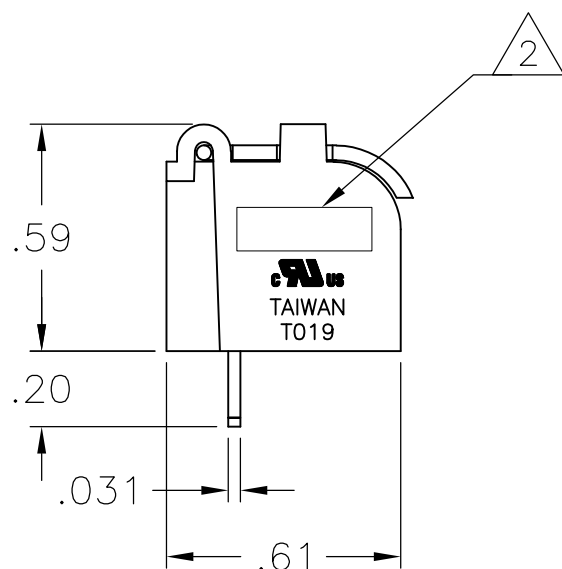

REVISED PER ECO-10-024406

25JUL11

HMR

CR

NOTES:

MATERIAL:

HOUSING: PBT, UL94V-0, COLOR: BLACK.
TERMINAL: BRASS, TIN PLATED.
SCREW: M3, STEEL, NICKEL PLATED.
COVER: PC.

ELECTRICAL:

CURRENT RATING: 15A, 300V.
WIRE RANGE: 14-22 AWG.

MECHANICAL:

OPERATION TEMP: -40°C TO +120°C.

1 PRELIMINARY PART NUMBER.

2 TE LOGO LOCATED APPROXIMATE AREA SHOWN.

1	9.797	9.425	30	3-1546927-0
1	9.472	9.100	29	2-1546927-9
1	9.147	8.775	28	2-1546927-8
1	8.822	8.450	27	2-1546927-7
1	8.497	8.125	26	2-1546927-6
1	8.172	7.800	25	2-1546927-5
1	7.847	7.475	24	2-1546927-4
1	7.522	7.150	23	2-1546927-3
1	7.197	6.825	22	2-1546927-2
1	6.872	6.500	21	2-1546927-1
1	6.547	6.175	20	2-1546927-0
1	6.222	5.850	19	1-1546927-9
1	5.897	5.525	18	1-1546927-8
1	5.572	5.200	17	1-1546927-7
1	5.247	4.875	16	1-1546927-6
1	4.922	4.550	15	1-1546927-5
1	4.597	4.225	14	1-1546927-4
1	4.272	3.900	13	1-1546927-3
1	3.947	3.575	12	1-1546927-2
1	3.622	3.250	11	1-1546927-1
1	3.297	2.925	10	1-1546927-0
	2.972	2.600	9	1546927-9
	2.647	2.275	8	1546927-8
	2.322	1.950	7	1546927-7
	1.997	1.625	6	1546927-6
	1.672	1.300	5	1546927-5
	1.347	.975	4	1546927-4
	1.022	.650	3	1546927-3
	.697	.325	2	1546927-2
	DIM. A	DIM. B	NO. OF POS.	TE PART NO.

THIS DRAWING IS A CONTROLLED DOCUMENT.		DWN S SCHLEGEL 21JAN04	TE Connectivity	
		CHK S YODER 1/22/04		
DIMENSIONS: INCHES		APVD S YODER 1/22/04	NAME	
TOLERANCES UNLESS OTHERWISE SPECIFIED:		PRODUCT SPEC	TERMINAL BLOCK, .325 TRI BARRIER W/ COVER	
0 PLC ± -		APPLICATION SPEC	SIZE CAGE CODE DRAWING NO RESTRICTED TO	
1 PLC ± -		WEIGHT -	A3 00779 C-1546927	
2 PLC ± .02		CUSTOMER DRAWING	SCALE NTS SHEET 1 OF 1 REV A3	
3 PLC ± .010				
4 PLC ± -				
ANGLES ± -				
MATERIAL -				
FINISH -				