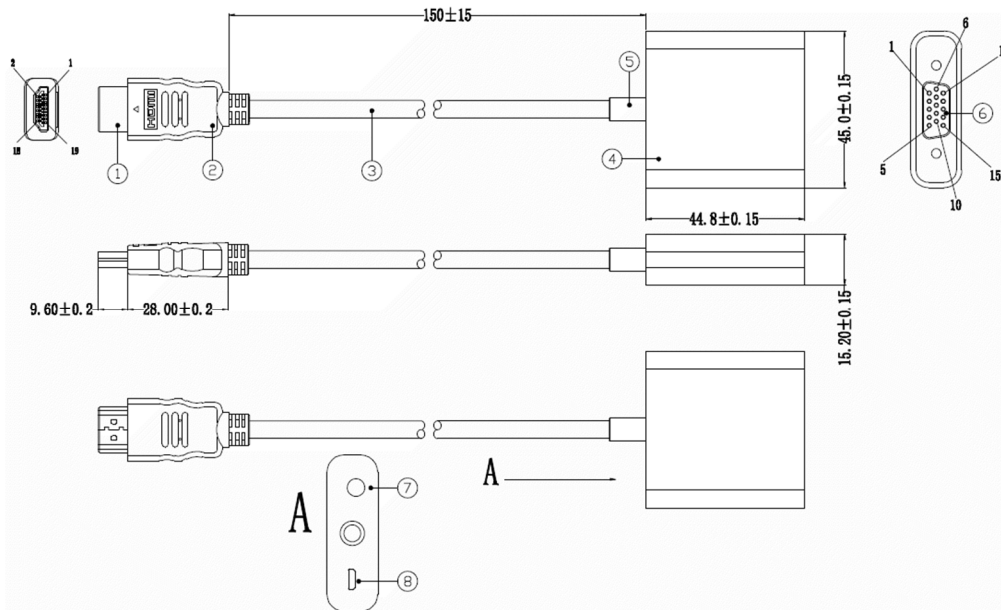

Datasheet

RS PRO 15CM HDMI (SOURCE) MALE TO VGA (DISPLAY) FEMALE with AUDIO & USB POWER

Stock number: 195-4343

EN

The RS PRO HDMI male to VGA female adapter converts a HDMI source to a VGA display. The VGA shell is made from black ABS with a 15cm cable flex which has a PVC jacket. The HDMI connector is made from nickel and has gold plated pins.

Our adapter also comes with a 3.5mm stereo jack to allow the audio to connect to speakers and a USB port, which can be used to make sure the adapter has a constant 5 volt of power.

- Installs in seconds and does not need drivers
- Converts HDMI in to VGA video and audio
- Built in HDMI cable
- Input HDMI
- Output VGA
- USB port to provide consistent power to the adapter
- 3.5mm Stereo output port