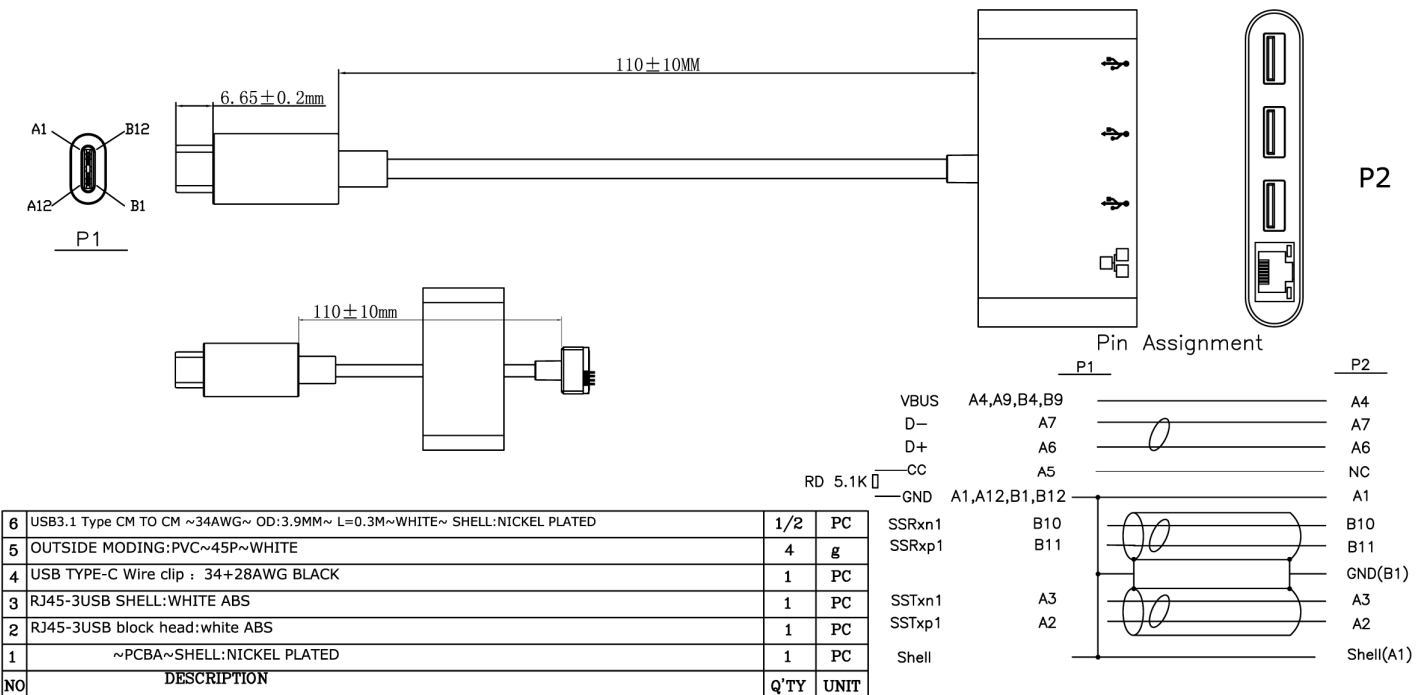

Datasheet

RS PRO USB Type C to Three Port USB Hub with Gigabit Ethernet

Stock number: 192-4693

EN

The RS-PRO USB type C (male) to RJ45 and 3x USB type A (female) adapter allows you to connect three USB devices, such as keyboards, mice or printers to your computer. The type A ports support USB 3.0 Super Speed (5Gbps) transmission and are backwards compatible with USB2.0.

The RJ45 socket allows you to connect Gigabit Ethernet to your computer.

NO	DESCRIPTION	Q'TY	UNIT
6	USB3.1 Type CM TO CM ~34AWG~ OD:3.9MM~ L=0.3M~WHITE~ SHELL:NICKEL PLATED	1/2	PC
5	OUTSIDE MODING:PVC~45P~WHITE	4	g
4	USB TYPE-C Wire clip : 34+28AWG BLACK	1	PC
3	RJ45-3USB SHELL:WHITE ABS	1	PC
2	RJ45-3USB block head:white ABS	1	PC
1	~PCBA~SHELL:NICKEL PLATED	1	PC
NO	DESCRIPTION	Q'TY	UNIT