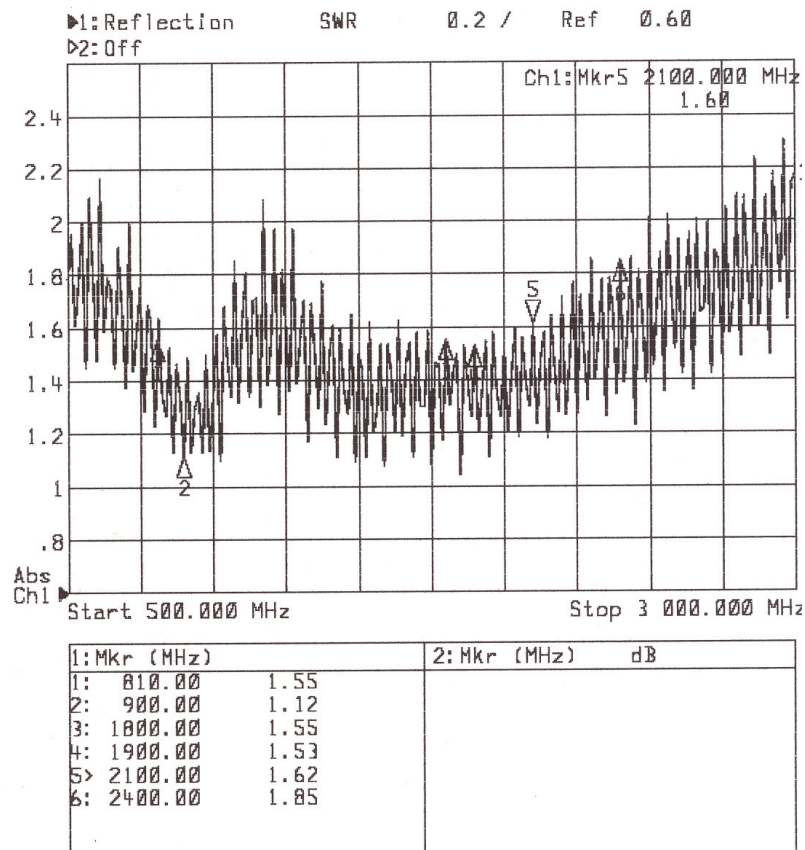

### **1/4 Wave Multi-Band Body Mount Antenna**

Frequency: GSM850  
 GSM900  
 GSM1800  
 GSM1900  
 UMTS 2.1GHz (3G)

Gain: 0-2dBi  
 VSWR: Less than 2:1 in all bands  
 Impedance: 50Ω

### **Physical Data**

Gross Dimensions: 76mm x 29mm dia (Inc. Foot) Brass Foot with Black Rubber whip.

Mounting: Body Mounted

Operating Temp: -40°C to +85°C

Cable Length: 5m RG58 (-0mm, +100mm)

Connectors: SMA (m) Nickel-plated brass crimp type