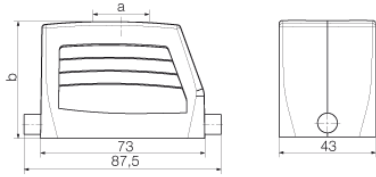

Data sheet

HDC 10B TOLU 1PG16G

Weidmüller Interface GmbH & Co. KG
Klingenbergstraße 26
D-32758 Detmold
Germany

www.weidmueller.com

Drawings