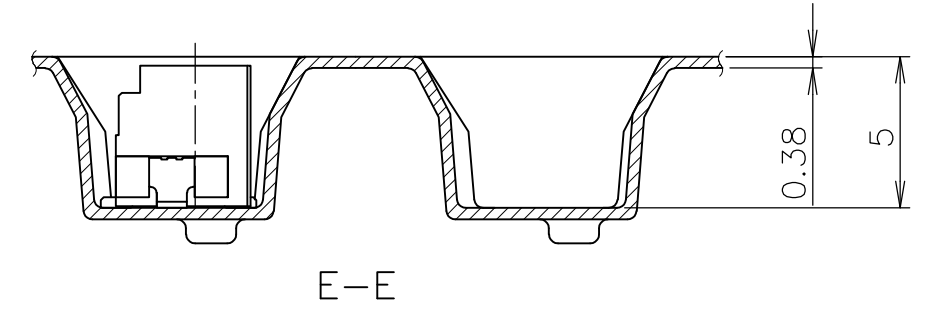

鉛フリー
LEAD FREE

THIS DRAWING IS A CONTROLLED DOCUMENT.

DIMENSIONS: 単位: 耗 MM	TOLERANCES UNLESS OTHERWISE SPECIFIED: 一般公差
	0 PLC ± 0.2
	1 PLC ± 0.2
	2 PLC ± 0.2
	3 PLC ± 0.2
	4 PLC ± 0.2
	ANGLES ± 3'

MATERIAL 材料 FINISH 仕上

INSTRUCTION SHEET 取扱説明書 411-5808	WIRE RANGE 抱合電線断面積 -	INSULATION DIA 被覆外径 -		
DWN Y.NAKAZAWA 25JUN04	TE Connectivity			
CHK T.KUSUHARA 25JUN04				
APVD H.MURAMATSU 25JUN04	NAME 名称			
PRODUCT SPEC 製品規格 108-5496	ON TAPING (EMBOSS) 0.5mm PITCH FINE MATE CONN. TAB ASSEMBLY WITH KEY H-TYPE			
APPLICATION SPEC 取付適用規格	SIZE A3	CAGE CODE 00779	DRAWING NO 番号 C-1747257	RESTRICTED TO
WEIGHT	SCALE 尺度 4:1		SHEET 1 OF 2	REV A

CUSTOMER DRAWING

THIS DRAWING IS UNPUBLISHED. RELEASED FOR PUBLICATION
 © COPYRIGHT By - ALL RIGHTS RESERVED.

LOC	DIST	REVISIONS 変更					
		P	LTR	DESCRIPTION	DATE	DWN	APVD
J		-	-	SEE SHEET 1	-	-	-

	DIMENSIONS										QTY/ REEL	POS	CONNECTOR P/N	TAPING P/N
	W2	W1	E	D	C	B	A							
WITH BOSS	49.5	45.5	0.38	24.7	44	40.4	20.2	1000	80	5-1747258-3	5-1747257-3			
WITHOUT BOSS	23.0	18.0	0.4	8.7	16	-	7.5	1000	16	1-1747258-0	1-1747257-0			

INSTRUCTION SHEET 取扱説明書 411-5808	WIRE RANGE 抱合電線断面積 -	INSULATION DIA 被覆外径 -
DWN	TE Connectivity	
CHK	ON TAPING (EMBOSS) 0.5mm PITCH FINE MATE CONN. TAB ASSEMBLY WITH KEY H-TYPE	
APVD	NAME 名称	RESTRICTED TO
PRODUCT SPEC 製品規格	SIZE CAGE CODE DRAWING NO 番号 A3 00779 C-1747257	
APPLICATION SPEC 取付適用規格	SCALE 尺度 NTS SHEET 2 OF 2 REV A	
WEIGHT	CUSTOMER DRAWING	