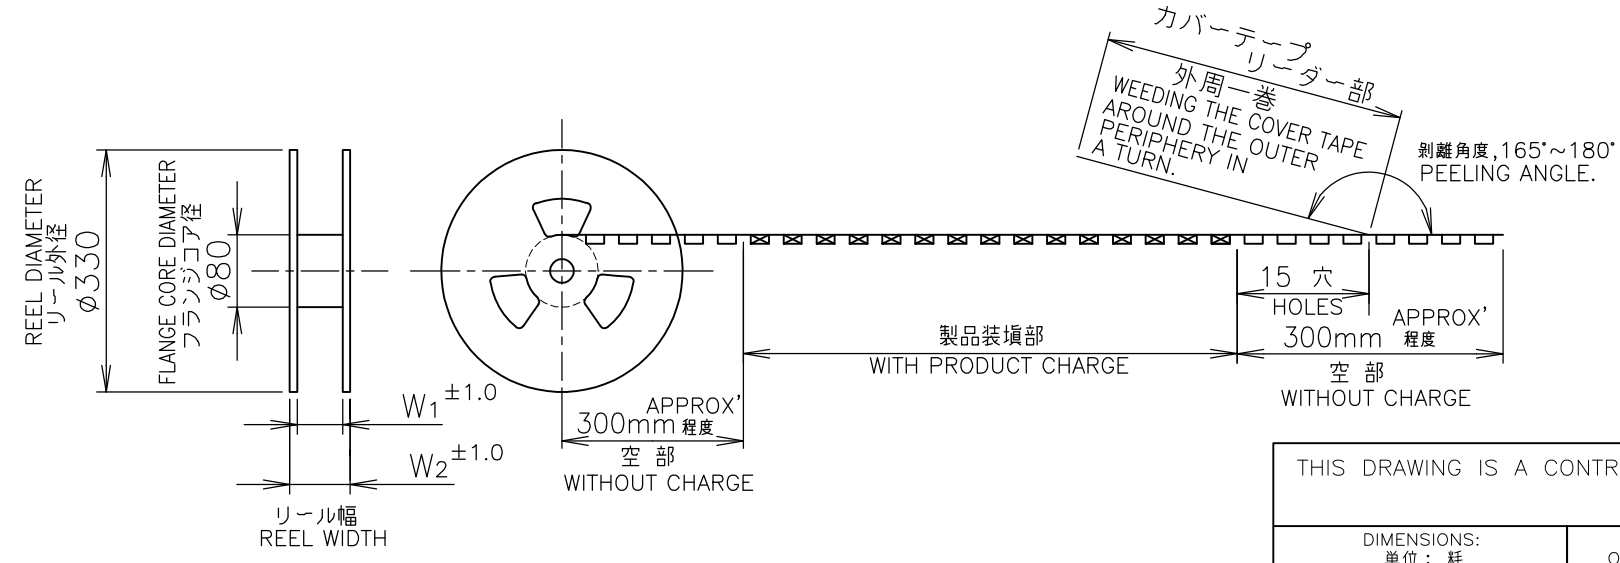

鉛フリー
LEAD FREE

THIS DRAWING IS A CONTROLLED DOCUMENT.

DIMENSIONS: 単位: 耗 MM	TOLERANCES UNLESS OTHERWISE SPECIFIED: 一般公差
	0 PLC ± 0.2
	1 PLC ± 0.2
	2 PLC ± 0.2
	3 PLC ± 0.2
	4 PLC ± 0.2
	ANGLES ± 3'

MATERIAL 材料 FINISH 仕上

INSTRUCTION SHEET 取扱説明書 411-5808	WIRE RANGE 抱合電線断面積 -	INSULATION DIA 被覆外径 -		
DWN Y.NAKAZAWA 25JUN04	TE Connectivity			
CHK T.KUSUHARA 25JUN04				
APVD H.MURAMATSU 25JUN04	NAME 名称			
PRODUCT SPEC 製品規格 108-5496	ON TAPING (EMBOSS) 0.5mm PITCH FINE MATE CONN. TAB ASSEMBLY WITH KEY H-TYPE			
APPLICATION SPEC 取付適用規格	SIZE A3	CAGE CODE 00779	DRAWING NO 番号 C-1747257	RESTRICTED TO
WEIGHT	SCALE 尺度 4:1		SHEET 1 OF 2	REV A

CUSTOMER DRAWING

THIS DRAWING IS UNPUBLISHED. RELEASED FOR PUBLICATION
 © COPYRIGHT By - ALL RIGHTS RESERVED.

LOC	DIST	REVISIONS 変更					
		P	LTR	DESCRIPTION	DATE	DWN	APVD
J		-	-	SEE SHEET 1	-	-	-

	DIMENSIONS										QTY/ REEL	POS	CONNECTOR P/N	TAPING P/N
	W2	W1	E	D	C	B	A							
WITH BOSS	49.5	45.5	0.38	24.7	44	40.4	20.2	1000	80	5-1747258-3	5-1747257-3			
WITHOUT BOSS	23.0	18.0	0.4	8.7	16	-	7.5	1000	16	1-1747258-0	1-1747257-0			

OBSOLETE

鉛フリー
LEAD FREE

THIS DRAWING IS A CONTROLLED DOCUMENT.

DIMENSIONS: 単位: 耗 MM	TOLERANCES UNLESS OTHERWISE SPECIFIED: 一般公差
	0 PLC ± 0.2 1 PLC ± 0.2 2 PLC ± 0.2 3 PLC ± 0.2 4 PLC ± 0.2 ANGLES ± 3'
MATERIAL 材料	FINISH 仕上