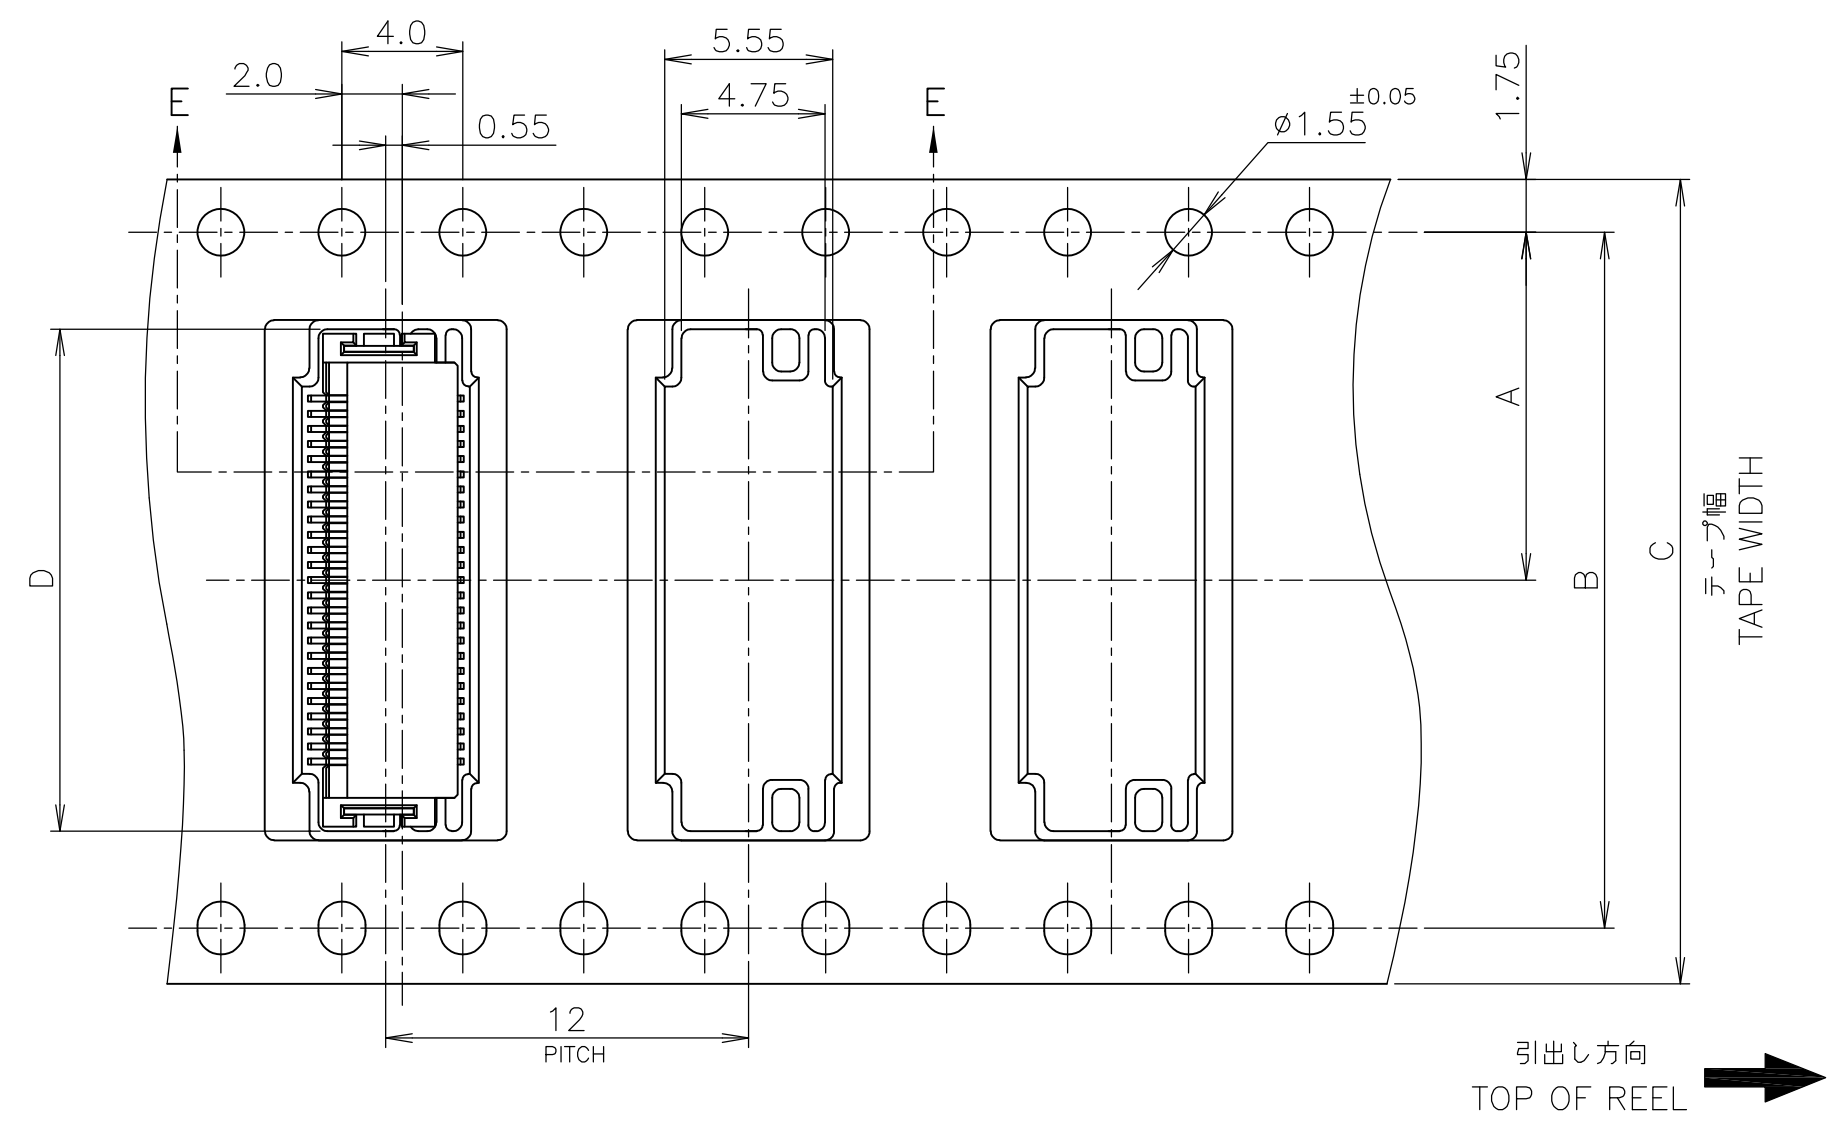

鉛フリー
LEAD FREE

THIS DRAWING IS A CONTROLLED DOCUMENT.

DIMENSIONS: 単位: 耗 MM	TOLERANCES UNLESS OTHERWISE SPECIFIED: 一般公差
	0 PLC ± 0.2
	1 PLC ± 0.2
	2 PLC ± 0.2
	3 PLC ± 0.2
	4 PLC ± 0.2
	ANGLES ± 3'

MATERIAL 材料 FINISH 仕上

INSTRUCTION SHEET 取扱説明書 411-5808	WIRE RANGE 抱合電線断面積 -	INSULATION DIA 被覆外径 -		
DWN Y.NAKAZAWA 25JUN04	TE Connectivity			
CHK T.KUSUHARA 25JUN04				
APVD H.MURAMATSU 25JUN04	NAME 名称			
PRODUCT SPEC 製品規格 108-5496	ON TAPING (EMBOSS) 0.5mm PITCH FINE MATE CONN. TAB ASSEMBLY WITH KEY H-TYPE			
APPLICATION SPEC 取付適用規格	SIZE A3	CAGE CODE 00779	DRAWING NO 番号 C-1747257	RESTRICTED TO
WEIGHT	SCALE 尺度 4:1		SHEET 1 OF 2	REV A

CUSTOMER DRAWING

THIS DRAWING IS UNPUBLISHED. RELEASED FOR PUBLICATION
 © COPYRIGHT By - ALL RIGHTS RESERVED.

LOC	DIST	REVISIONS 変更					
		P	LTR	DESCRIPTION	DATE	DWN	APVD
J		-	-	SEE SHEET 1	-	-	-

	DIMENSIONS										QTY/ REEL	POS	CONNECTOR P/N	TAPING P/N
	W2	W1	E	D	C	B	A							
WITH BOSS	49.5	45.5	0.38	24.7	44	40.4	20.2	1000	80	5-1747258-3	5-1747257-3			
WITHOUT BOSS	23.0	18.0	0.4	8.7	16	-	7.5	1000	16	1-1747258-0	1-1747257-0			

OBSOLETE

鉛フリー
LEAD FREE

THIS DRAWING IS A CONTROLLED DOCUMENT.

DIMENSIONS: 単位: 耗 MM	TOLERANCES UNLESS OTHERWISE SPECIFIED: 一般公差
	0 PLC ± 0.2 1 PLC ± 0.2 2 PLC ± 0.2 3 PLC ± 0.2 4 PLC ± 0.2 ANGLES ± 3'
MATERIAL 材料	FINISH 仕上