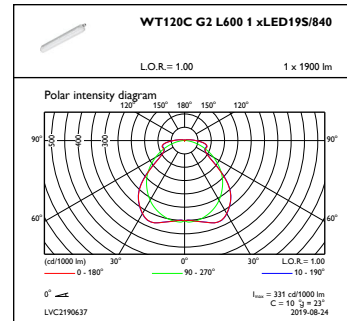

Controls and Dimming

Dimmable	No
----------	----

Mechanical and Housing

Housing Material	Polycarbonate
Reflector material	Steel
Optic material	Polycarbonate
Optical cover/lens material	Polycarbonate
Gear tray material	Steel
Fixation material	Stainless steel
Optical cover/lens finish	Frosted
Overall length	665 mm
Overall width	80 mm
Overall height	76 mm
Color	Gray
Dimensions (Height x Width x Depth)	76 x 80 x 665 mm (3 x 3.1 x 26.2 in)

Luminous flux tolerance	+/-10%
Initial LED luminaire efficacy	127 lm/W
Init. Corr. Color Temperature	4000 K
Init. Color Rendering Index	>80
Initial chromaticity	(0.38,0.38)SDCM<=3
Initial input power	15 W
Power consumption tolerance	+/-10%

Product Data

Full product code	871829184045900
Order product name	WT120C G2 LED19S/840 PSU L600
EAN/UPC - Product	8718291840459
Order code	911401823480
Numerator - Quantity Per Pack	1
Numerator - Packs per outer box	9
Material Nr. (12NC)	911401823480
Net Weight (Piece)	0.800 kg

Dimensional drawing

CoreLine Waterproof WT120C

CoreLine Waterproof

Photometric data

IFGU1_WT120CG2L6001xLED19S840

OFPC1_WT120CG2L6001xLED19S840