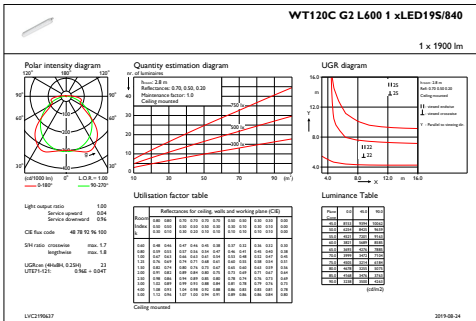

Product data

General Information			
Beam angle of light source	- °	CE mark	CE mark
Light source color	840 neutral white	ENEC mark	ENEC mark
Light source replaceable	No	Warranty period	5 years
Number of gear units	1 unit	Remarks	*-Per Lighting Europe guidance paper "Evaluating performance of LED based luminaires - January 2018": statistically there is no relevant difference in lumen maintenance between B50 and for example B10. Therefore the median useful life (B50) value also represents the B10 value.
Driver/power unit/transformer	Power supply unit	Constant light output	No
Driver included	Yes	Number of products on MCB of 16 A type	24
Optic type	Beam angle 110°	B	
Optical cover/lens type	Micro-lens optic	EU RoHS compliant	Yes
Luminaire light beam spread	105°	Service tag	Yes
Control interface	-		
Connection	Push-in connector 3-pole		
Cable	-		
Protection class IEC	Safety class I		
Glow-wire test	Temperature 850 °C, duration 30 s		
Flammability mark	For mounting on easily flammable surfaces		

Luminous flux tolerance	+/-10%
Initial LED luminaire efficacy	127 lm/W
Init. Corr. Color Temperature	4000 K
Init. Color Rendering Index	>80
Initial chromaticity	(0.38,0.38)SDCM<=3
Initial input power	15 W
Power consumption tolerance	+/-10%

Product Data

Full product code	871829184045900
Order product name	WT120C G2 LED19S/840 PSU L600
EAN/UPC - Product	8718291840459
Order code	911401823480
Numerator - Quantity Per Pack	1
Numerator - Packs per outer box	9
Material Nr. (12NC)	911401823480
Net Weight (Piece)	0.800 kg

Dimensional drawing

CoreLine Waterproof WT120C

CoreLine Waterproof

Photometric data

IFGU1_WT120CG2L6001xLED19S840

OFPC1_WT120CG2L6001xLED19S840