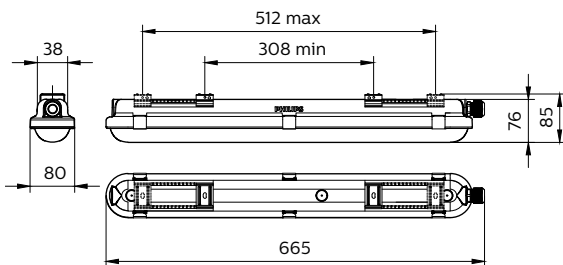

Approval and Application

Ingress protection code	IP65 [Dust penetration-protected, jet-proof]
Mech. impact protection code	IK08 [5 J vandal-protected]

Initial Performance (IEC Compliant)

Initial luminous flux (system flux)	1900 lm

Luminous flux tolerance	+/-10%
Initial LED luminaire efficacy	127 lm/W
Init. Corr. Color Temperature	4000 K
Init. Color Rendering Index	>80
Initial chromaticity	(0.38,0.38)SDCM<=3
Initial input power	15 W
Power consumption tolerance	+/-10%

Over Time Performance (IEC Compliant)

Control gear failure rate at median useful life 50000 h	5 %
Lumen maintenance at median useful life* 50000 h	L75

Application Conditions

Ambient temperature range	-20 to +40 °C
Performance ambient temperature Tq	25 °C
Maximum dim level	Not applicable
Suitable for random switching	Not applicable

Product Data

Full product code	871829184045900
Order product name	WT120C G2 LED19S/840 PSU L600
EAN/UPC - Product	8718291840459
Order code	911401823480
Numerator - Quantity Per Pack	1
Numerator - Packs per outer box	9
Material Nr. (12NC)	911401823480
Net Weight (Piece)	0.800 kg

Dimensional drawing

CoreLine Waterproof WT120C