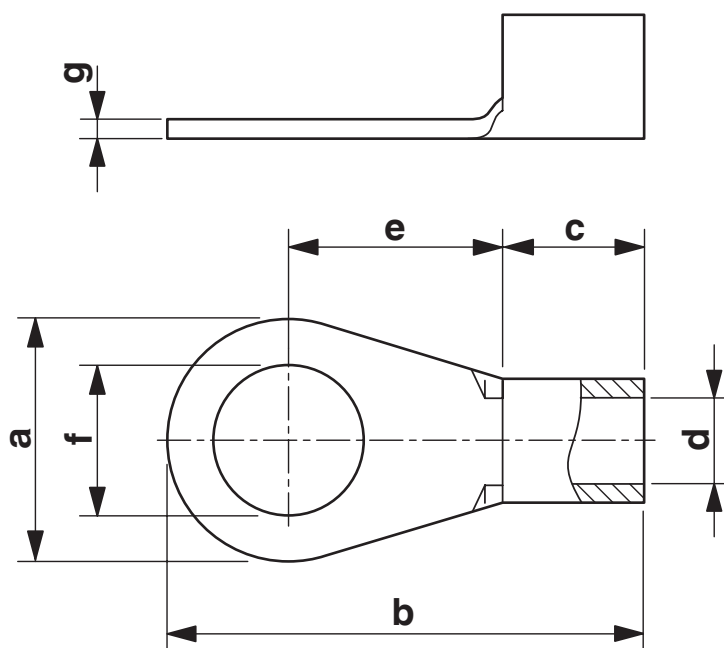

C-RC 2,5/M3,5 DIN - Ring cable lug

3240077

<https://www.phoenixcontact.com/us/products/3240077>

Technical data

Product properties

Product type	Connector
--------------	-----------

Dimensions

Dimensional drawing	
Width	6 mm
Length	14 mm
Length of the insulating material sleeve	5 mm
Maximum stripping length	8 mm
Distance from the center to the insulating material sleeve	6 mm
Min. material thickness	0.8 mm
Inner dimensions of the insulating collar	2.3 mm

Internal dimensions

Internal diameter	3.7 mm
-------------------	--------

Material specifications

Color	silver
Material	Copper
Coating	tin-plated

Environmental and real-life conditions

Ambient conditions

Ambient temperature (operation)	110 °C
---------------------------------	--------

Standards and regulations

Design according to standard	DIN 46234
------------------------------	-----------

C-RC 2,5/M3,5 DIN - Ring cable lug

3240077

<https://www.phoenixcontact.com/us/products/3240077>

Drawings

Dimensional drawing

C-RC 2,5/M3,5 DIN - Ring cable lug

3240077

<https://www.phoenixcontact.com/us/products/3240077>

Classifications

ECLASS

ECLASS-11.0	27400204
ECLASS-13.0	27400204
ECLASS-12.0	27400204

ETIM