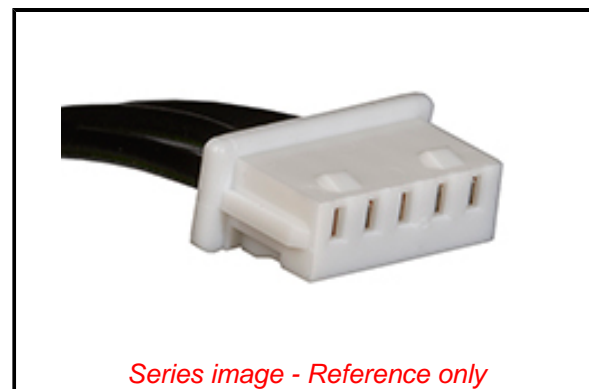

PLEASE CHECK WWW.MOLEX.COM FOR LATEST PART INFORMATION

Part Number: [0151340501](#)
Status: **Active**
Overview: [PicoBlade Connector System](#)
Description: PicoBlade-to-PicoBlade Off-the-Shelf (OTS) Cable Assembly, Single Row, 100.00mm Length, 5 Circuits, Natural

Documents:

3D Model	RoHS Certificate of Compliance (PDF)
Drawing (PDF)	Product Literature (PDF)
3D Model (PDF)	

General

Product Family	Cable Assemblies
Series	15134
Application	Signal, Wire-to-Board, Wire-to-Wire
Assembly Configuration	Dual Ended Connectors
Connector to Connector	PicoBlade-to-PicoBlade
Overmolded	No
Overview	PicoBlade Connector System
Product Name	PicoBlade
Type	Discrete Wire Assembly
UPC	889056871167

Physical

Cable Length	100.00mm
Circuits (Loaded)	5
Color - Resin	Natural
Gender	Female-Female
Lock to Mating Part	Yes
Material - Metal	Phosphor Bronze
Material - Plating Mating	Tin
Material - Plating Termination	Tin
Material - Resin	Polyester
Net Weight	1.100/g
Number of Rows	1
Packaging Type	Bag
Pitch - Mating Interface	1.25mm
Plating min - Mating	0.889µm
Plating min - Termination	0.914µm
Single Ended	No
Termination Interface: Style	Crimp or Compression
Wire Insulation Diameter	0.90mm
Wire Size AWG	28
Wire/Cable Type	UL 1061

Electrical

Current - Maximum per Contact	1.0A
Voltage - Maximum	125V

Material Info

Reference - Drawing Numbers

Sales Drawing	2012341357-000

Series image - Reference only

EU ELV

Not Relevant

EU RoHS

Compliant

REACH SVHC

Not Contained Per -
D(2020)4578-DC (25
June 2020)

Halogen-Free

Status

Not Low-Halogen

For more information, please visit [Contact US](#)

China ROHS

ELV

RoHS Phthalates

China RoHS

Green Image

Not Relevant

Not Contained

Search Parts in this Series

[15134 Series](#)

Mates With

PicoBlade Header [53261](#) , [53047](#) , [53398](#) ,
[53048](#)
PicoBlade Plug Housing [51047](#)