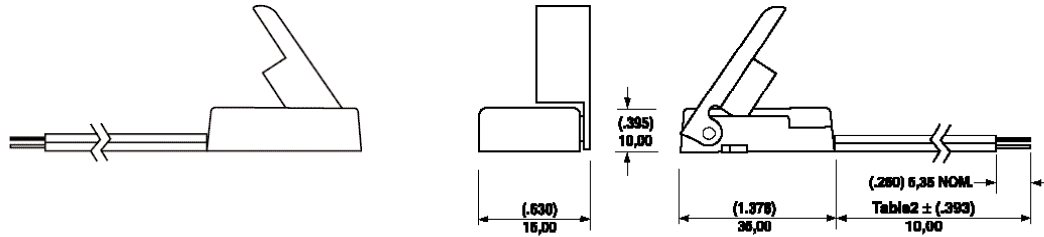

59230 Robust Lever Arm Sensor Features and Benefits

Features

- Sensor, magnet and vane contained in single housing
- Sensor operates when integral vane is depressed
- Choice of normally closed standard or normally closed high voltage contacts
- Choice of cable length and connector

Applications

- Position and limit sensing
- Security system switch
- Door switch

DIMENSIONS (in) mm

CUSTOMER OPTIONS - Switching Specifications

TABLE 1			Normally Closed	Normally Closed High Voltage
Contact Type			4	5
Switch Type	Power	Watt - max.	10	10
Voltage	Switching	Vdc - max.	200	300
	Breakdown	Vdc - min.	250	450
Current	Switching	A - max.	0.5	0.5
	Carry	A - max.	1.2	1.5
Resistance	Contact, Initial	Ω - max.	0.2	0.2
	Insulation	Ω - min.	10 ¹⁰	10 ¹⁰
Capacitance	Contact	pF - typ.	0.3	0.2
Temperature	Operating	°C	-40 to +105	-20 to +105
	Storage	°C	-65 to +105	-65 to +105
Time	Operate	ms - max.	1.0	1.0
	Release	ms - max.	1.0	1.0
Shock	11ms 1/2 sine	G - max.	100	100
Vibration	50-2000 Hz	G - max.	30	30

CUSTOMER OPTIONS - Cable Length and Termination Specification

TABLE 2	
Cable Type:- 14 AWG 10/30 PVC Fig 8	
Standard Lengths	
SELECT OPTION	CABLE LENGTH (in) mm
01	(3,94) 100
02	(11,81) 300
03	(19,69) 500
04	(29,53) 750
05	(39,37) 1000