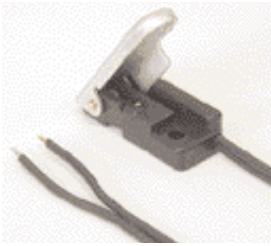

59230 Robust Lever Arm Sensor Features and Benefits

Features

- Sensor, magnet and vane contained in single housing
- Sensor operates when integral vane is depressed
- Choice of normally closed standard or normally closed high voltage contacts
- Choice of cable length and connector

Benefits

- No standby power requirement
- Hermetically sealed, magnetically operated contacts continue to operate long after optical and other technologies fail due to contamination
- Simple installation and adjustment
- Single screw mounting