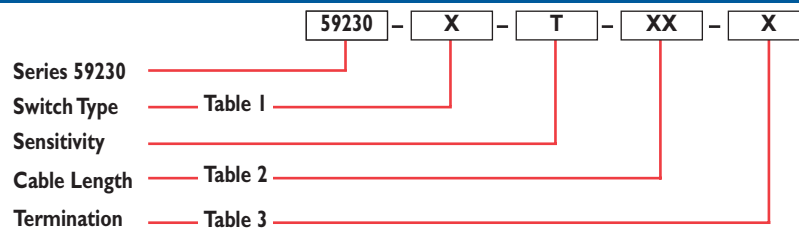

ORDERING INFORMATION

Hamlin USA Tel: +1 920 648 3000 • Fax: +1 920 648 3001 • Email: sales.us@hamlin.com
Hamlin UK Tel: +44 (0)1379 649700 • Fax: +44 (0)1379 649702 • Email: sales.uk@hamlin.com
Hamlin Germany Tel: +49 (0) 6181 953660 • Fax: +49 (0) 6181 953666 • Email: sales.de@hamlin.com
Hamectrol France Tel: +33 (0) 1 4687 0202 • Fax: +33 (0) 1 4686 6786 • Email: sales.fr@hamlin.com