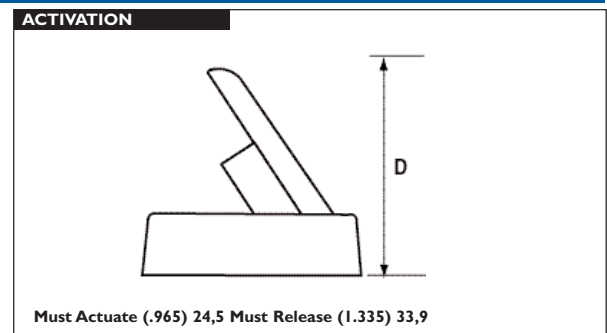

59230 Robust Lever Arm Sensor Features and Benefits

Features

- Sensor, magnet and vane contained in single housing
- Sensor operates when integral vane is depressed
- Choice of normally closed standard or normally closed high voltage contacts
- Choice of cable length and connector

Benefits

- No standby power requirement
- Hermetically sealed, magnetically operated contacts continue to operate long after optical and other technologies fail due to contamination
- Simple installation and adjustment
- Single screw mounting

Applications

- Position and limit sensing
- Security system switch
- Door switch

DIMENSIONS (in) mm

CUSTOMER OPTIONS - Switching Specifications

TABLE 1			Normally Closed	Normally Closed High Voltage
Contact Type			4	5
Switch Type	Power	Watt - max.	10	10
Voltage	Switching	Vdc - max.	200	300
	Breakdown	Vdc - min.	250	450
Current	Switching	A - max.	0.5	0.5
	Carry	A - max.	1.2	1.5
Resistance	Contact, Initial	Ω - max.	0.2	0.2
	Insulation	Ω - min.	10¹⁰	10¹⁰
Capacitance	Contact	pF - typ.	0.3	0.2
Temperature	Operating	°C	-40 to +105	-20 to +105
	Storage	°C	-65 to +105	-65 to +105
Time	Operate	ms - max.	1.0	1.0
	Release	ms - max.	1.0	1.0
Shock	11ms 1/2 sine	G - max.	100	100
Vibration	50-2000 Hz	G - max.	30	30

CUSTOMER OPTIONS - Cable Length and Termination Specification

TABLE 2	
Cable Type:- 14 AWG 10/30 PVC Fig 8	
Standard Lengths	
SELECT OPTION	CABLE LENGTH (in) mm
01	(3,94) 100
02	(11,81) 300
03	(19,69) 500
04	(29,53) 750
05	(39,37) 1000

TABLE 3		
Termination Options:-		
SELECT OPTION	DESCRIPTION	
A or F	Tinned or untinned leads	
C	6.35mm fastons	

ORDERING INFORMATION