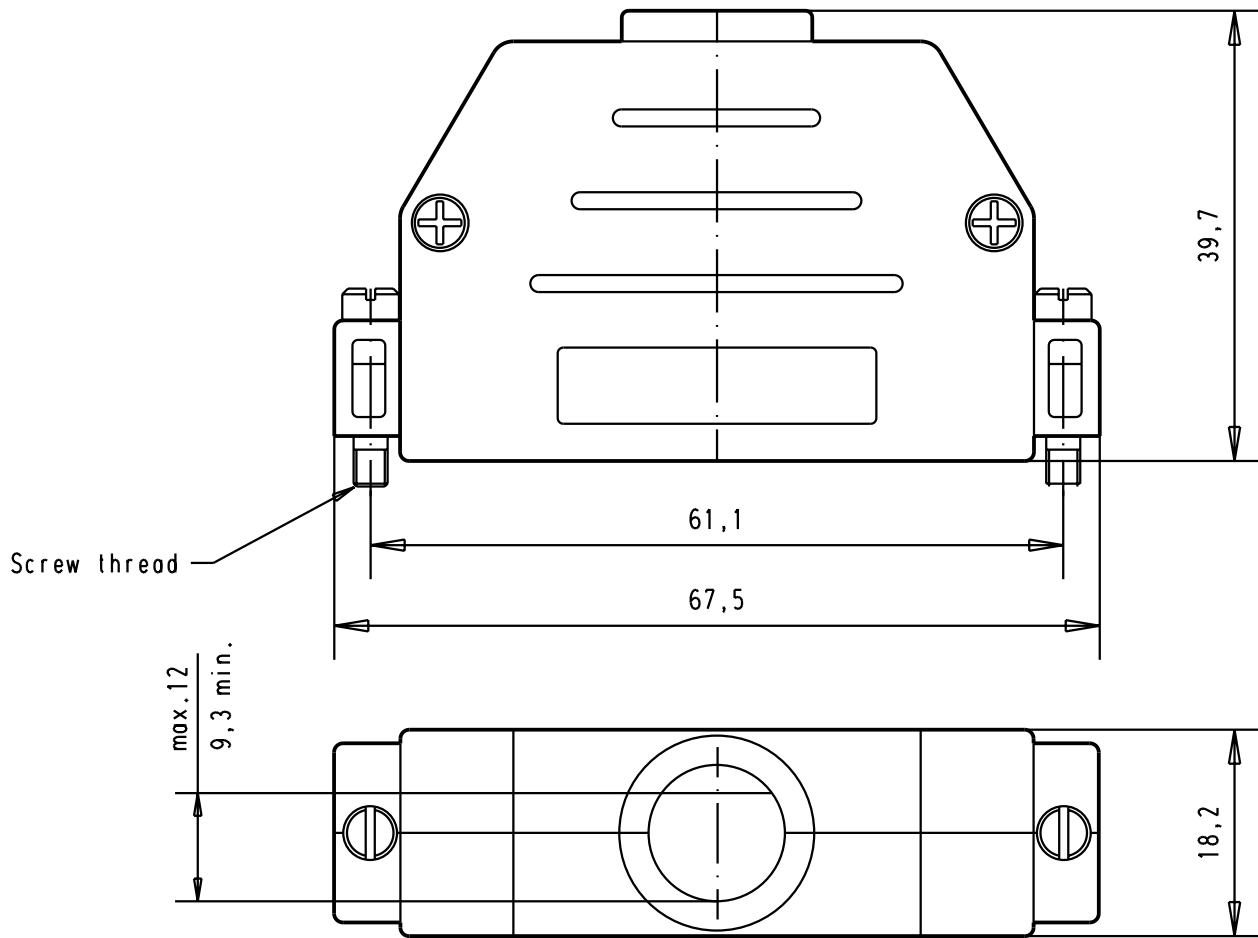

5

4

3

2

1

D

C

B

A

						Det.		Name		Moßstab/ Scale	
						Detail.		CV		1.5:1	
						Insp.				All Dim. in mm Orig. Size DIN A 4	
						Stand.				D-Sub, thermoplastic black hood, 50 poles with short locking screws.	
										Blatt/ Page	
09 67 050 0442		4-40 UNC		31085		4-SEP-02		CV		1	
Part number		Screw thread		Mod.		Dat.		Name		Sub.	
				29760		28-MAR-02		CV		TB 0967 050 044X	
								HARTING EURL F-95972 Paris		HARTING