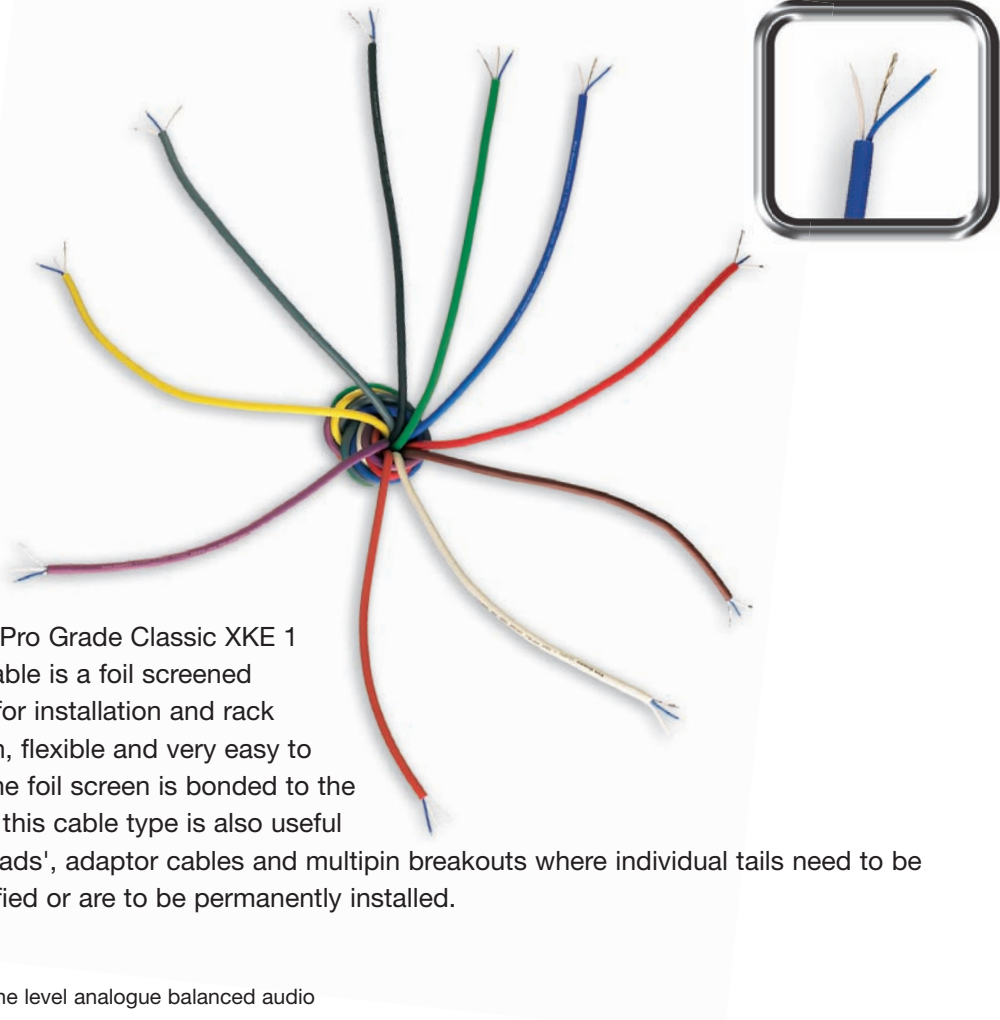

## 17 Pro Grade Classic XKE 1 pair install cable

Van Damme Pro Grade Classic XKE 1 pair install cable is a foil screened twisted pair for installation and rack wiring. Tough, flexible and very easy to prepare as the foil screen is bonded to the outer jacket, this cable type is also useful for 'bodge leads', adaptor cables and multipin breakouts where individual tails need to be colour identified or are to be permanently installed.

### Applications

- For mic and line level analogue balanced audio
- Internal rack and patch panel wiring looms
- Installations not requiring LSZH jacket materials
- Adaptor leads and multipin breakouts

### Application notes

- Foil screen bonded to the outer jacket for a one strip operation when preparing
- Available in 10 colours for application or length colour coding
- 24AWG tinned drain wire in close contact to the aluminium/polyester FEF screen
- Combination of silver plated and plain ultra pure oxygen free copper conductors for unsurpassed sound quality

## Mechanical specification

Conductor	Material	Bare silver plated ultra pure oxygen free copper wire
	Stranding	1 x 0.20mm
Insulation	Material	Bare ultra pure oxygen free copper wire
	Stranding	6 x 0.20mm
	Diameter	1.60mm ±0.10
Cabling	Colour coding	Blue, White
	Type	Twisted pair
Screen	Lay length	~25mm
	Type	Aluminium/polyester foil
Jacket	Coverage	150%
	Material	Flexible PVC/Neoprene composite
	Average thickness	0.40mm
	Overall diameter	3.50mm ±0.10