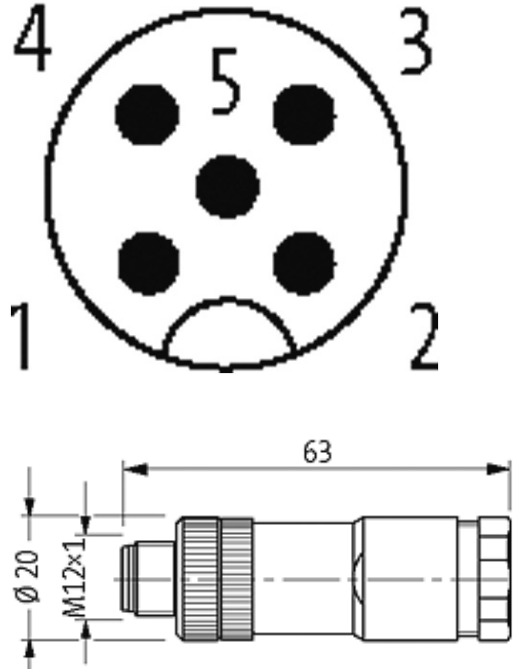

M12 MALE Y-DISTR. 0° WIREABLE SCREW TERM.5-pol. max.0,75mm²

Plastic housings with good resistance against chemicals and oils. The resistance to aggressive media should be individually tested for your application. Further details on request.

[Link to Product](#)**Illustration**

Male

Product may differ from Image

Form

Form 12801

Technical Data

Operating voltage	max. 125 V AC/DC
Operating current per contact	max. 4 A
Connection cross section	max. 0.75 mm ²
Sealing range (cable Ø)	2.1...3/4...5 mm (2 cable entries)
Protection	IP67 inserted and tightened (EN 60529)

General data

Temperature range	-25...+85 °C
Dimensions H x W x D	63x20x20 mm

Commercial data

country of origin	DE
customs tariff number	85369010
EAN	4048879201612
eClass	27279221
minimum order quantity	1