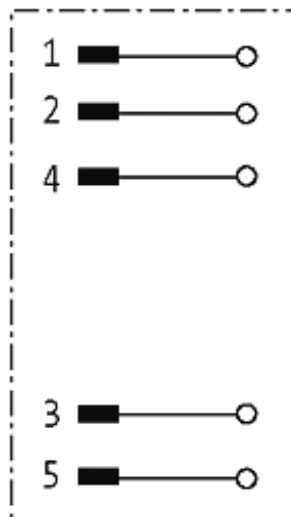

M12 MALE Y-DISTR. 0° WIREABLE SCREW TERM.5-pol. max.0,75mm²

Plastic housings with good resistance against chemicals and oils. The resistance to aggressive media should be individually tested for your application. Further details on request.

[Link to Product](#)**Illustration**

Male

Product may differ from Image

Form

Form 12801

Technical Data

Operating voltage	max. 125 V AC/DC
Operating current per contact	max. 4 A
Connection cross section	max. 0.75 mm ²
Sealing range (cable Ø)	2.1...3/4...5 mm (2 cable entries)
Protection	IP67 inserted and tightened (EN 60529)

General data

Temperature range	-25...+85 °C
Dimensions H x W x D	63x20x20 mm

Commercial data

country of origin	DE
customs tariff number	85369010
EAN	4048879201612
eClass	27279221
minimum order quantity	1