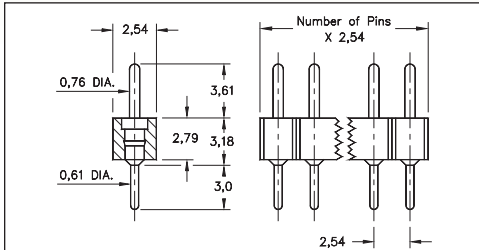

## SERIES 800, 801, 802, 803 • 2,54 GRID (0,76 DIA. PINS), LOW PROFILE HEADERS & VERSATILE SOCKETS • SINGLE & DOUBLE ROW STRIPS

**FIG. 1**

**FIG. 2**

**FIG. 3**

**FIG. 4**

**FIG. 5**

- Series 800 and 802 single and double row pin headers use MM #5016 pins. See page 215 for details
- Series 801 and 803 single and double row sockets use MM #1303 receptacles. See page 180 for details
- Series 801 and 803 receptacles use Hi-Rel, 6-finger BeCu #47 contact rated at 4.5 amps. Receptacles accept 0,76 diameter and 0,64 square pins. See page 256 for details
- Insulators are high temperature thermoplastic, suitable for all soldering operations

### ORDERING INFORMATION

<b>FIG. 1</b>	<b>Series 800...002</b>	<b>Single Row Low Profile Pin Header</b>				
	800-XX-0__-10-002000	Specify number of pins ↑ 01-64				
<b>FIG. 2</b>	<b>Series 802...002</b>	<b>Double Row Low Profile Pin Header</b>				
	802-XX-0__-10-002000	Specify number of pins ↑ 04-64				
						
<b>SPECIFY PLATING CODE XX=</b>		10 	90	40 		
Pin Plating 		0,25µm Au	5,08µm Sn/Pb	5,08µm Sn		
<b>FIG. 3</b>	<b>Series 801...002</b>	<b>Low Profile Socket (short insulator)</b>				
	801-XX-0__-10-002000	Specify number of pins ↑ 01-64				
<b>FIG. 4</b>	<b>Series 801...012</b>	<b>Low Profile Socket (long insulator)</b>				
	801-XX-0__-10-012000	Specify number of pins ↑ 01-36				
<b>FIG. 5</b>	<b>Series 803...002</b>	<b>Double Row Low Profile Socket</b>				
	803-XX-0__-10-002000	Specify number of pins ↑ 04-72				
						
<b>SPECIFY PLATING CODE XX=</b>		91	93	99	41 	43 
Sleeve (Pin) 		5,08µm Sn/Pb	5,08µm Sn/Pb	5,08µm Sn/Pb	5,08µm Sn	5,08µm Sn
Contact (Clip) 		0,25µm Au	0,76µm Au	2,54µm Sn/Pb	0,25µm Au	0,76µm Au