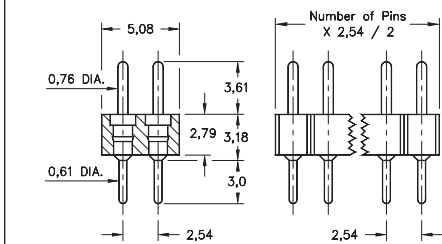

## SERIES 800, 801, 802, 803 • 2,54 GRID (0,76 DIA. PINS), LOW PROFILE HEADERS & VERSATILE SOCKETS • SINGLE & DOUBLE ROW STRIPS

**FIG. 1**

**FIG. 2**

**FIG. 3**

**FIG. 4**

**FIG. 5**

- Series 800 and 802 single and double row pin headers use MM #5016 pins. See page 215 for details
- Series 801 and 803 single and double row sockets use MM #1303 receptacles. See page 180 for details
- Series 801 and 803 receptacles use Hi-Rel, 6-finger BeCu #47 contact rated at 4.5 amps. Receptacles accept 0,76 diameter and 0,64 square pins. See page 256 for details
- Insulators are high temperature thermoplastic, suitable for all soldering operations

### ORDERING INFORMATION

<b>FIG. 1</b>	<b>Series 800...002</b>	<b>Single Row Low Profile Pin Header</b>				
	800-XX-0__-10-002000	Specify number of pins ↑ 01-64				
<b>FIG. 2</b>	<b>Series 802...002</b>	<b>Double Row Low Profile Pin Header</b>				
	802-XX-0__-10-002000	Specify number of pins ↑ 04-64				
						
<b>SPECIFY PLATING CODE XX=</b>		10 	90	40 		
Pin Plating 		0,25µm Au	5,08µm Sn/Pb	5,08µm Sn		
<b>FIG. 3</b>	<b>Series 801...002</b>	<b>Low Profile Socket (short insulator)</b>				
	801-XX-0__-10-002000	Specify number of pins ↑ 01-64				
<b>FIG. 4</b>	<b>Series 801...012</b>	<b>Low Profile Socket (long insulator)</b>				
	801-XX-0__-10-012000	Specify number of pins ↑ 01-36				
<b>FIG. 5</b>	<b>Series 803...002</b>	<b>Double Row Low Profile Socket</b>				
	803-XX-0__-10-002000	Specify number of pins ↑ 04-72				
						
<b>SPECIFY PLATING CODE XX=</b>		91	93	99	41 	43 
Sleeve (Pin) 		5,08µm Sn/Pb	5,08µm Sn/Pb	5,08µm Sn/Pb	5,08µm Sn	5,08µm Sn
Contact (Clip) 		0,25µm Au	0,76µm Au	2,54µm Sn/Pb	0,25µm Au	0,76µm Au