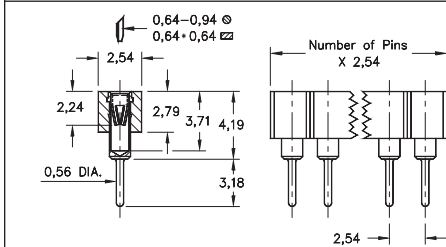

## SERIES 800, 801, 802, 803 • 2,54 GRID (0,76 DIA. PINS), LOW PROFILE HEADERS & VERSATILE SOCKETS • SINGLE & DOUBLE ROW STRIPS

**FIG. 1**

**FIG. 2**

**FIG. 3**

**FIG. 4**

**FIG. 5**

- Series 800 and 802 single and double row pin headers use MM #5016 pins. See page 215 for details
- Series 801 and 803 single and double row sockets use MM #1303 receptacles. See page 180 for details
- Series 801 and 803 receptacles use Hi-Rel, 6-finger BeCu #47 contact rated at 4.5 amps. Receptacles accept 0,76 diameter and 0,64 square pins. See page 256 for details
- Insulators are high temperature thermoplastic, suitable for all soldering operations

### ORDERING INFORMATION

<b>FIG. 1</b>	<b>Series 800...002</b>	<b>Single Row Low Profile Pin Header</b>				
	800-XX-0__-10-002000	Specify number of pins ↑ 01-64				
<b>FIG. 2</b>	<b>Series 802...002</b>	<b>Double Row Low Profile Pin Header</b>				
	802-XX-0__-10-002000	Specify number of pins ↑ 04-64				
						
<b>SPECIFY PLATING CODE XX=</b>		10 	90	40 		
Pin Plating 		0,25µm Au	5,08µm Sn/Pb	5,08µm Sn		
<b>FIG. 3</b>	<b>Series 801...002</b>	<b>Low Profile Socket (short insulator)</b>				
	801-XX-0__-10-002000	Specify number of pins ↑ 01-64				
<b>FIG. 4</b>	<b>Series 801...012</b>	<b>Low Profile Socket (long insulator)</b>				
	801-XX-0__-10-012000	Specify number of pins ↑ 01-36				
<b>FIG. 5</b>	<b>Series 803...002</b>	<b>Double Row Low Profile Socket</b>				
	803-XX-0__-10-002000	Specify number of pins ↑ 04-72				
						
<b>SPECIFY PLATING CODE XX=</b>		91	93	99	41 	43 
Sleeve (Pin) 		5,08µm Sn/Pb	5,08µm Sn/Pb	5,08µm Sn/Pb	5,08µm Sn	5,08µm Sn
Contact (Clip) 		0,25µm Au	0,76µm Au	2,54µm Sn/Pb	0,25µm Au	0,76µm Au