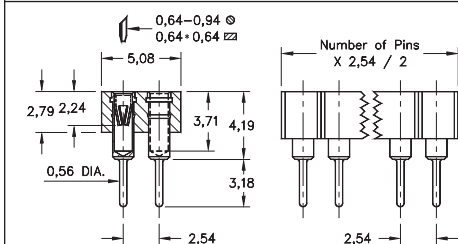

## SERIES 800, 801, 802, 803 • 2,54 GRID (0,76 DIA. PINS), LOW PROFILE HEADERS & VERSATILE SOCKETS • SINGLE & DOUBLE ROW STRIPS

**FIG. 1**

**FIG. 2**

**FIG. 3**

**FIG. 4**

**FIG. 5**

- Series 800 and 802 single and double row pin headers use MM #5016 pins. See page 215 for details
- Series 801 and 803 single and double row sockets use MM #1303 receptacles. See page 180 for details
- Series 801 and 803 receptacles use Hi-Rel, 6-finger BeCu #47 contact rated at 4.5 amps. Receptacles accept 0,76 diameter and 0,64 square pins. See page 256 for details
- Insulators are high temperature thermoplastic, suitable for all soldering operations

### ORDERING INFORMATION

<b>FIG. 1</b>	<b>Series 800...002</b>	<b>Single Row Low Profile Pin Header</b>				
	800-XX-0__-10-002000	Specify number of pins ↑ 01-64				
<b>FIG. 2</b>	<b>Series 802...002</b>	<b>Double Row Low Profile Pin Header</b>				
	802-XX-0__-10-002000	Specify number of pins ↑ 04-64				
						
<b>SPECIFY PLATING CODE XX=</b>		10 	90	40 		
Pin Plating 		0,25µm Au	5,08µm Sn/Pb	5,08µm Sn		
<b>FIG. 3</b>	<b>Series 801...002</b>	<b>Low Profile Socket (short insulator)</b>				
	801-XX-0__-10-002000	Specify number of pins ↑ 01-64				
<b>FIG. 4</b>	<b>Series 801...012</b>	<b>Low Profile Socket (long insulator)</b>				
	801-XX-0__-10-012000	Specify number of pins ↑ 01-36				
<b>FIG. 5</b>	<b>Series 803...002</b>	<b>Double Row Low Profile Socket</b>				
	803-XX-0__-10-002000	Specify number of pins ↑ 04-72				
						
<b>SPECIFY PLATING CODE XX=</b>		91	93	99	41 	43 
Sleeve (Pin) 		5,08µm Sn/Pb	5,08µm Sn/Pb	5,08µm Sn/Pb	5,08µm Sn	5,08µm Sn
Contact (Clip) 		0,25µm Au	0,76µm Au	2,54µm Sn/Pb	0,25µm Au	0,76µm Au