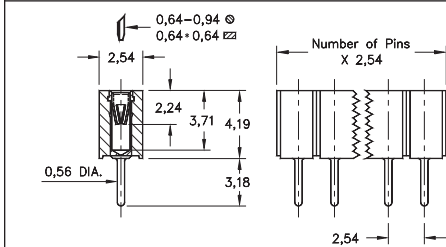

## SERIES 800, 801, 802, 803 • 2,54 GRID (0,76 DIA. PINS), LOW PROFILE HEADERS & VERSATILE SOCKETS • SINGLE & DOUBLE ROW STRIPS

**FIG. 1**

**FIG. 2**

**FIG. 3**

**FIG. 4**

**FIG. 5**

- Series 800 and 802 single and double row pin headers use MM #5016 pins. See page 215 for details
- Series 801 and 803 single and double row sockets use MM #1303 receptacles. See page 180 for details
- Series 801 and 803 receptacles use Hi-Rel, 6-finger BeCu #47 contact rated at 4.5 amps. Receptacles accept 0,76 diameter and 0,64 square pins. See page 256 for details
- Insulators are high temperature thermoplastic, suitable for all soldering operations

### ORDERING INFORMATION

<b>FIG. 1</b>	<b>Series 800...002</b>	<b>Single Row Low Profile Pin Header</b>				
	800-XX-0__-10-002000	Specify number of pins ↑ 01-64				
<b>FIG. 2</b>	<b>Series 802...002</b>	<b>Double Row Low Profile Pin Header</b>				
	802-XX-0__-10-002000	Specify number of pins ↑ 04-64				
						
<b>SPECIFY PLATING CODE XX=</b>		10 	90	40 		
Pin Plating 		0,25µm Au	5,08µm Sn/Pb	5,08µm Sn		
<b>FIG. 3</b>	<b>Series 801...002</b>	<b>Low Profile Socket (short insulator)</b>				
	801-XX-0__-10-002000	Specify number of pins ↑ 01-64				
<b>FIG. 4</b>	<b>Series 801...012</b>	<b>Low Profile Socket (long insulator)</b>				
	801-XX-0__-10-012000	Specify number of pins ↑ 01-36				
<b>FIG. 5</b>	<b>Series 803...002</b>	<b>Double Row Low Profile Socket</b>				
	803-XX-0__-10-002000	Specify number of pins ↑ 04-72				
						
<b>SPECIFY PLATING CODE XX=</b>		91	93	99	41 	43 
Sleeve (Pin) 		5,08µm Sn/Pb	5,08µm Sn/Pb	5,08µm Sn/Pb	5,08µm Sn	5,08µm Sn
Contact (Clip) 		0,25µm Au	0,76µm Au	2,54µm Sn/Pb	0,25µm Au	0,76µm Au