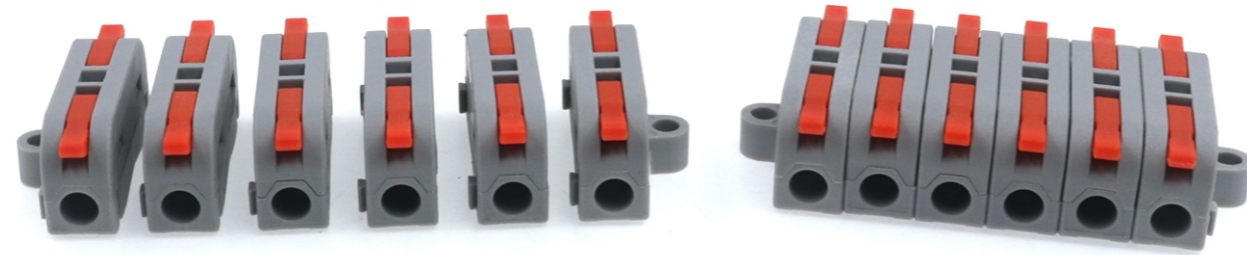

## M Seires Wiring Connectors Quick Splice Wire Connector Series

Electrical Performance & Material	
Model	PCT-2-1M / ML / MR
Number of holes	1(Can Be Spliced With Any Number Of Digits)
Rated Voltage	250V
Rated Current	32A
Strip Length	9-10mm/0.39in
Wiring size	Solid wire: 0.5-4mm <sup>2</sup>
	Strand wire: 0.4-2.5mm <sup>2</sup>
Wiring Method	Lever Crimp
Shell	Nylon / PC
Contact	Copper
Spring	High-Performance spring steel
Temperature	-25°C-85°C
Applications	Electrical Equipment Electrical Cabinet Wiring Connections

### Model Identification And Size

**PCT-2-1ML**  
Splice Buckle And Screw Holes Are **Not** On The Same Side

**PCT-2-1MR**  
Splice Buckle And Screw Holes Are On The Same Side

**PCT-2-1M**  
**Only** The Splice Buckle Has No Screw Fixing Holes

### How To Use

Splicing With Snaps And Card Slots

Nylon Regular

Color Lever

PC transparent