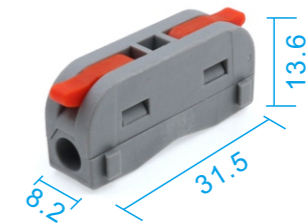

## M Seires Wiring Connectors Quick Splice Wire Connector Series

Electrical Performance & Material	
Model	PCT-2-1M / ML / MR
Number of holes	1(Can Be Spliced With Any Number Of Digits)
Rated Voltage	250V
Rated Current	32A
Strip Length	9-10mm/0.39in
Wiring size	Solid wire: 0.5-4mm <sup>2</sup>
	Strand wire: 0.4-2.5mm <sup>2</sup>
Wiring Method	Lever Crimp
Shell	Nylon / PC
Contact	Copper
Spring	High-Performance spring steel
Temperature	-25°C-85°C
Applications	Electrical Equipment Electrical Cabinet Wiring Connections

### Model Identification And Size

**PCT-2-1ML**  
Splice Buckle And Screw Holes Are **Not** On The Same Side

**PCT-2-1MR**  
Splice Buckle And Screw Holes Are On The Same Side

**PCT-2-1M**  
**Only** The Splice Buckle Has No Screw Fixing Holes

### How To Use

Splicing With Snaps And Card Slots

Nylon Regular

Color Lever

PC transparent