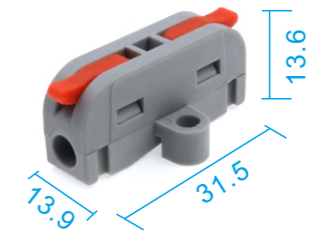

## M Seires Wiring Connectors Quick Splice Wire Connector Series

Electrical Performance & Material	
Model	PCT-2-1M / ML / MR
Number of holes	1(Can Be Spliced With Any Number Of Digits)
Rated Voltage	250V
Rated Current	32A
Strip Length	9-10mm/0.39in
Wiring size	Solid wire: 0.5-4mm <sup>2</sup>
	Strand wire: 0.4-2.5mm <sup>2</sup>
Wiring Method	Lever Crimp
Shell	Nylon / PC
Contact	Copper
Spring	High-Performance spring steel
Temperature	-25°C-85°C
Applications	Electrical Equipment Electrical Cabinet Wiring Connections

### Model Identification And Size

**PCT-2-1ML**  
Splice Buckle And Screw Holes Are **Not** On The Same Side

**PCT-2-1MR**  
Splice Buckle And Screw Holes Are On The Same Side

**PCT-2-1M**  
**Only** The Splice Buckle Has No Screw Fixing Holes

### How To Use

Splicing With Snaps And Card Slots

Nylon Regular

Color Lever

PC transparent