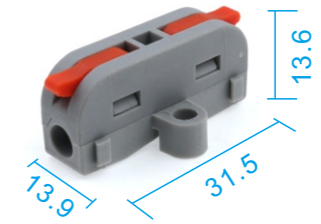

## M Seires Wiring Connectors Quick Splice Wire Connector Series

Electrical Performance & Material	
Model	PCT-2-1M / ML / MR
Number of holes	1(Can Be Spliced With Any Number Of Digits)
Rated Voltage	250V
Rated Current	32A
Strip Length	9-10mm/0.39in
Wiring size	Solid wire: 0.5-4mm <sup>2</sup>
	Strand wire: 0.4-2.5mm <sup>2</sup>
Wiring Method	Lever Crimp
Shell	Nylon / PC
Contact	Copper
Spring	High-Performance spring steel
Temperature	-25°C-85°C
Applications	Electrical Equipment Electrical Cabinet Wiring Connections

### Model Identification And Size

**PCT-2-1ML**  
Splice Buckle And Screw Holes Are **Not** On The Same Side

**PCT-2-1MR**  
Splice Buckle And Screw Holes Are On The Same Side

**PCT-2-1M**  
**Only** The Splice Buckle Has No Screw Fixing Holes

### How To Use

Splicing With Snaps And Card Slots

Nylon Regular

Color Lever

PC transparent