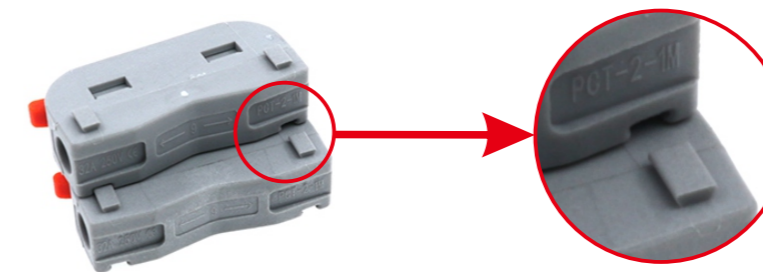

## M Seires Wiring Connectors Quick Splice Wire Connector Series

Electrical Performance & Material	
Model	PCT-2-1M / ML / MR
Number of holes	1(Can Be Spliced With Any Number Of Digits)
Rated Voltage	250V
Rated Current	32A
Strip Length	9-10mm/0.39in
Wiring size	Solid wire: 0.5-4mm <sup>2</sup>
	Strand wire: 0.4-2.5mm <sup>2</sup>
Wiring Method	Lever Crimp
Shell	Nylon / PC
Contact	Copper
Spring	High-Performance spring steel
Temperature	-25°C-85°C
Applications	Electrical Equipment Electrical Cabinet Wiring Connections

### Model Identification And Size

**PCT-2-1ML**  
Splice Buckle And Screw Holes Are **Not** On The Same Side

**PCT-2-1MR**  
Splice Buckle And Screw Holes Are On The Same Side

**PCT-2-1M**  
**Only** The Splice Buckle Has No Screw Fixing Holes

### How To Use

Splicing With Snaps And Card Slots

Nylon Regular

Color Lever

PC transparent