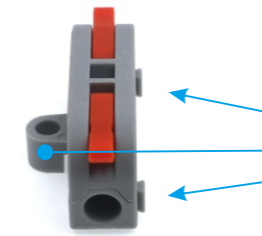

## M Seires Wiring Connectors Quick Splice Wire Connector Series

Electrical Performance & Material	
Model	PCT-2-1M / ML / MR
Number of holes	1(Can Be Spliced With Any Number Of Digits)
Rated Voltage	250V
Rated Current	32A
Strip Length	9-10mm/0.39in
Wiring size	Solid wire: 0.5-4mm <sup>2</sup>
	Strand wire: 0.4-2.5mm <sup>2</sup>
Wiring Method	Lever Crimp
Shell	Nylon / PC
Contact	Copper
Spring	High-Performance spring steel
Temperature	-25°C-85°C
Applications	Electrical Equipment Electrical Cabinet Wiring Connections

### Model Identification And Size

**PCT-2-1ML**  
Splice Buckle And Screw Holes Are **Not** On The Same Side

**PCT-2-1MR**  
Splice Buckle And Screw Holes Are On The Same Side

**PCT-2-1M**  
**Only** The Splice Buckle Has No Screw Fixing Holes

### How To Use

Splicing With Snaps And Card Slots

Nylon Regular

Color Lever

PC transparent