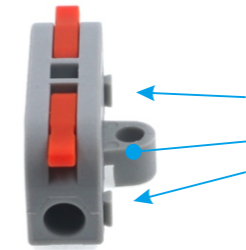

## M Seires Wiring Connectors Quick Splice Wire Connector Series

Electrical Performance & Material	
Model	PCT-2-1M / ML / MR
Number of holes	1(Can Be Spliced With Any Number Of Digits)
Rated Voltage	250V
Rated Current	32A
Strip Length	9-10mm/0.39in
Wiring size	Solid wire: 0.5-4mm <sup>2</sup>
	Strand wire: 0.4-2.5mm <sup>2</sup>
Wiring Method	Lever Crimp
Shell	Nylon / PC
Contact	Copper
Spring	High-Performance spring steel
Temperature	-25°C-85°C
Applications	Electrical Equipment Electrical Cabinet Wiring Connections

### Model Identification And Size

**PCT-2-1ML**  
Splice Buckle And Screw Holes Are **Not** On The Same Side

**PCT-2-1MR**  
Splice Buckle And Screw Holes Are On The Same Side

**PCT-2-1M**  
**Only** The Splice Buckle Has No Screw Fixing Holes

### How To Use

Splicing With Snaps And Card Slots

Nylon Regular

Color Lever

PC transparent