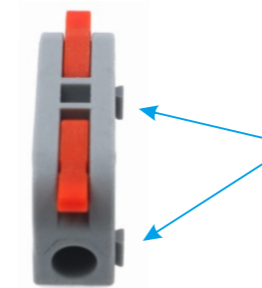

## M Seires Wiring Connectors Quick Splice Wire Connector Series

Electrical Performance & Material	
Model	PCT-2-1M / ML / MR
Number of holes	1(Can Be Spliced With Any Number Of Digits)
Rated Voltage	250V
Rated Current	32A
Strip Length	9-10mm/0.39in
Wiring size	Solid wire: 0.5-4mm <sup>2</sup>
	Strand wire: 0.4-2.5mm <sup>2</sup>
Wiring Method	Lever Crimp
Shell	Nylon / PC
Contact	Copper
Spring	High-Performance spring steel
Temperature	-25°C-85°C
Applications	Electrical Equipment Electrical Cabinet Wiring Connections

### Model Identification And Size

**PCT-2-1ML**  
Splice Buckle And Screw Holes Are **Not** On The Same Side

**PCT-2-1MR**  
Splice Buckle And Screw Holes Are On The Same Side

**PCT-2-1M**  
**Only** The Splice Buckle Has No Screw Fixing Holes

### How To Use

Splicing With Snaps And Card Slots

Nylon Regular

Color Lever

PC transparent