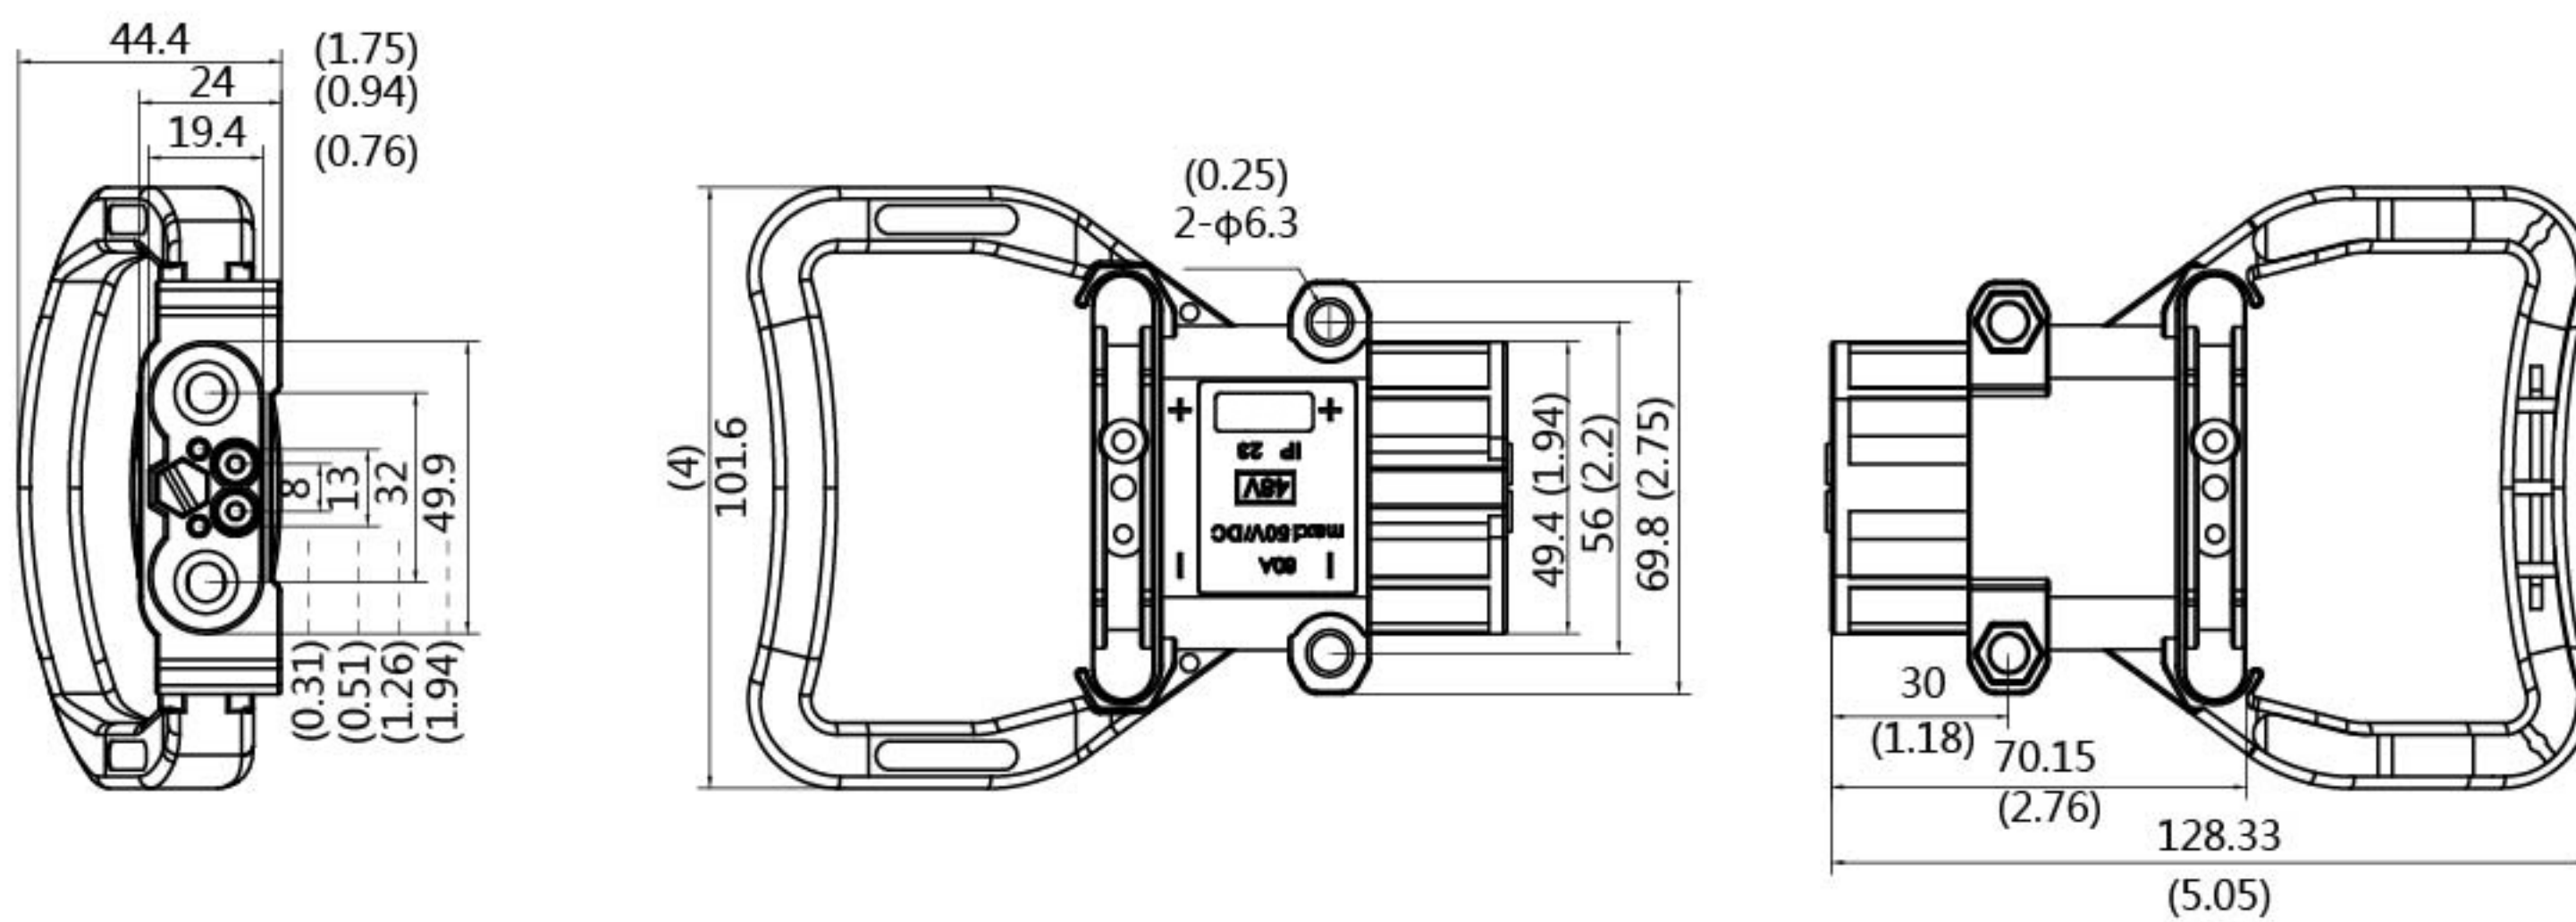

XIAMEN OLINK IMPORT & EXPORT CO.,LTD

ANRE SERIES

Connectors-ANRE-80A

Certification: CE / ROHS

ANRE-80A-M

ANRE-80A-F

零件型号 Part Number	额定电流 Rated current	额定电压 Rated current	零件材料 Material of terminal	颜色 Color	阻燃等级 Flannability	线 Wire
胶壳 Housing	80A	150V	尼龙 PA66	灰/黑 Grey/Black	UL94V-0	N/A
主端子 Chief Terminal	80A	150V	铜镀银 Copper with silver	银色 Silvery	N/A	6AWG-4AWG
上辅助端子 Upper Assist Terminal	15A	150V	铜镀银 Copper with silver	银色 Silvery	N/A	18AWG-14AWG
下辅助端子 Below Assist Terminal	15A	150V	铜镀银 Copper with silver	银色 Silvery	N/A	18AWG-14AWG