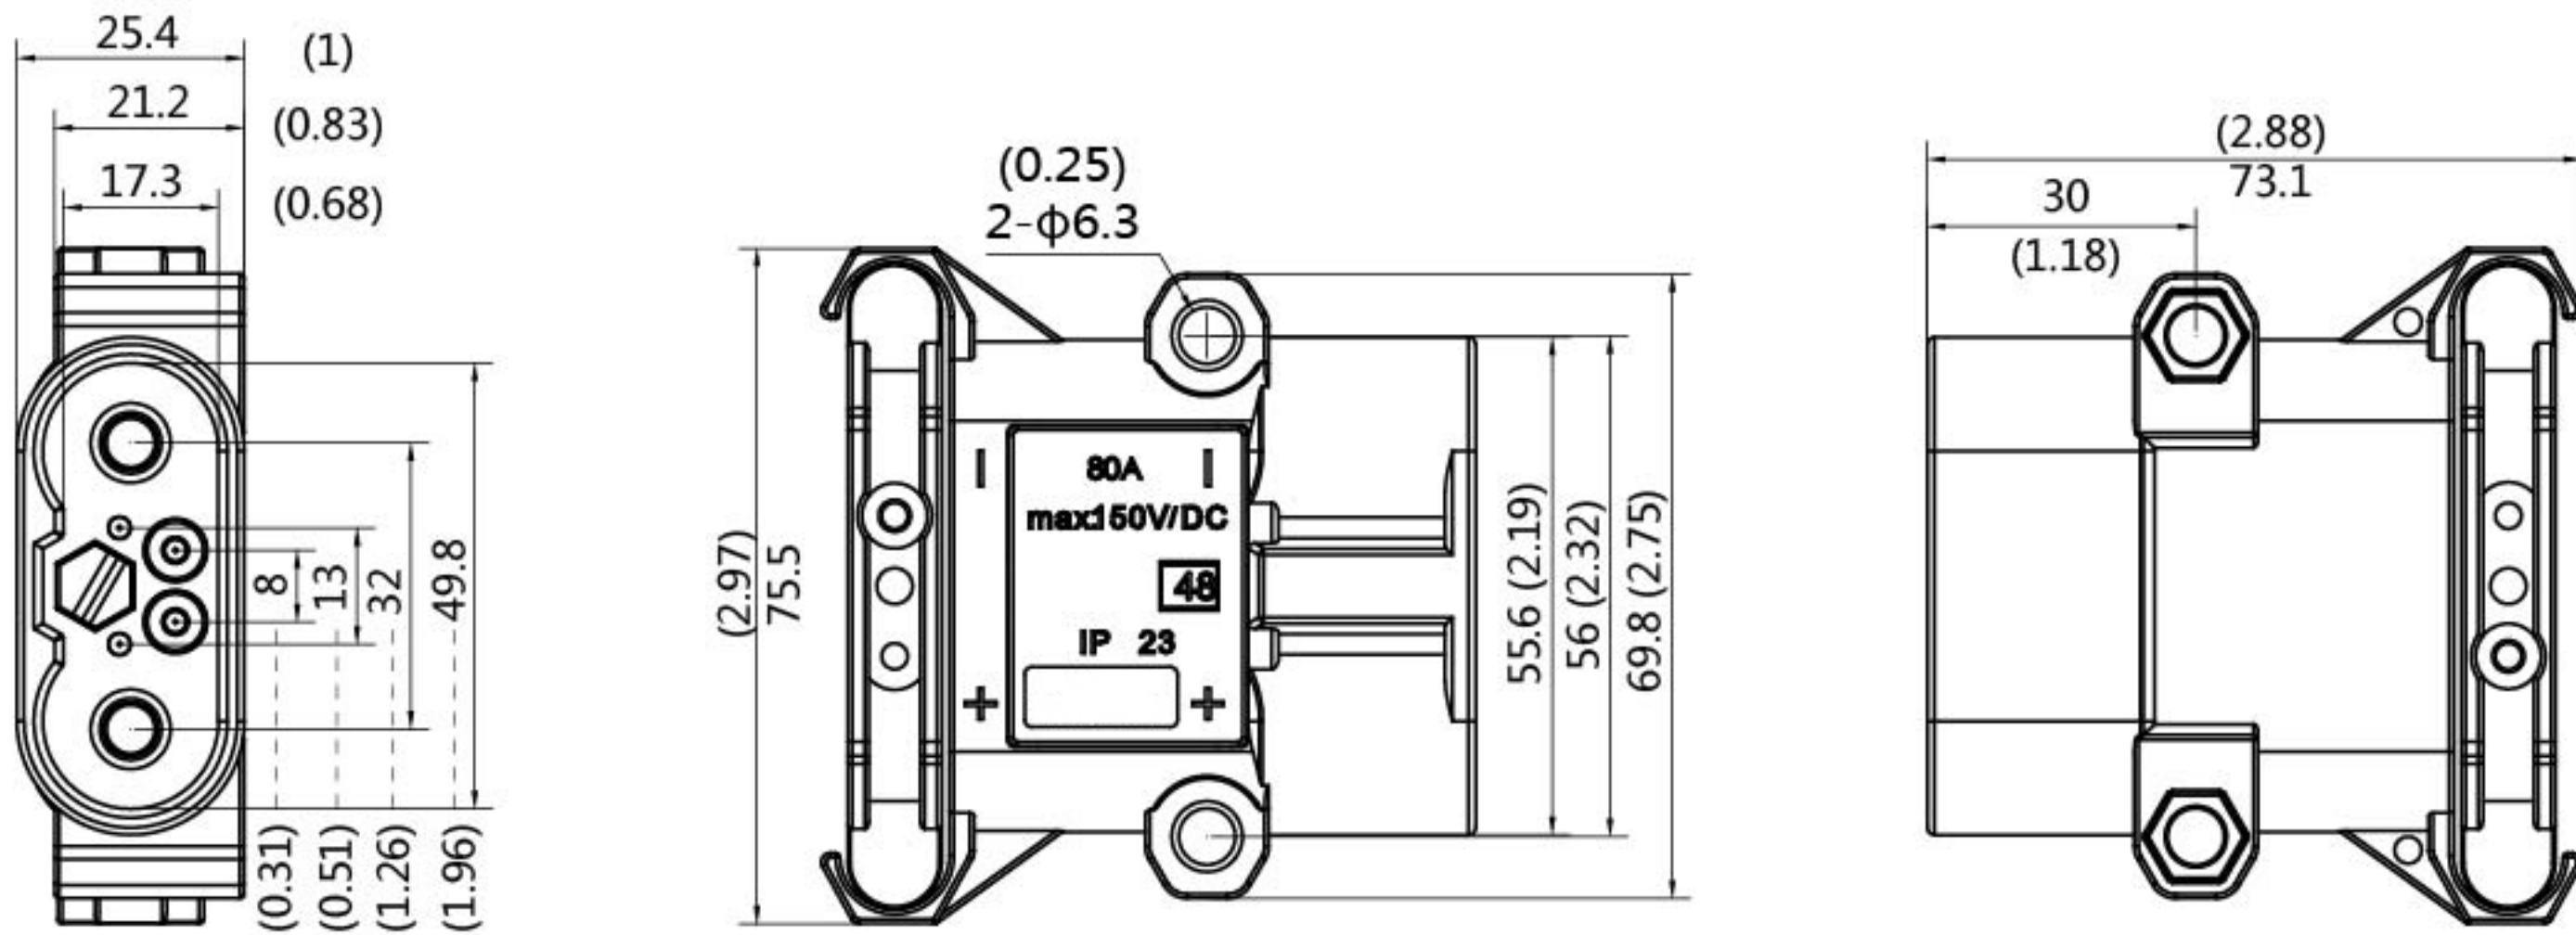

XIAMEN OLINK IMPORT & EXPORT CO.,LTD

ANRE SERIES

Connectors-ANRE-80A

Certification: CE / ROHS

ANRE-80A-M

ANRE-80A-F

零件型号 Part Number	额定电流 Rated current	额定电压 Rated current	零件材料 Material of terminal	颜色 Color	阻燃等级 Flannability	线 Wire
胶壳 Housing	80A	150V	尼龙 PA66	灰/黑 Grey/Black	UL94V-0	N/A
主端子 Chief Terminal	80A	150V	铜镀银 Copper with silver	银色 Silvery	N/A	6AWG-4AWG
上辅助端子 Upper Assist Terminal	15A	150V	铜镀银 Copper with silver	银色 Silvery	N/A	18AWG-14AWG
下辅助端子 Below Assist Terminal	15A	150V	铜镀银 Copper with silver	银色 Silvery	N/A	18AWG-14AWG