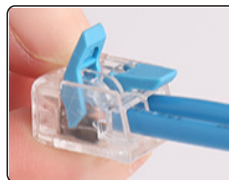

221Series

接线范围/Wire Range:
硬线/solid wire:
0.2-4.0mm²
软线/Strand wire:
0.14-4.0mm²

电压/Voltage:
450V
电流/Current:
32A

Shell : PC
Contact:
Phosphor bronze tin plating
Spring piece:
Stainless steel

型号/Model:
221-412
产品尺寸/LxWxH:
13x19x9.9MM

型号/Model:
221-413
产品尺寸/LxWxH:
18.7x19x9.9MM

型号/Model:
221-414
产品尺寸/LxWxH:
24.3x19x9.9MM

型号/Model:
221-415
产品尺寸/LxWxH:
30x19x9.9MM

手柄颜色，多色可选

Lever button can have more color options.

- Small space consumption
- Protection against electrical shock
- Low installed cost and safe
- Maintenance-free connection
- A reusable connector
- Lever color can be customized

Strip Wire: 10-12mm

Push up lever

Insert conductor and push down lever