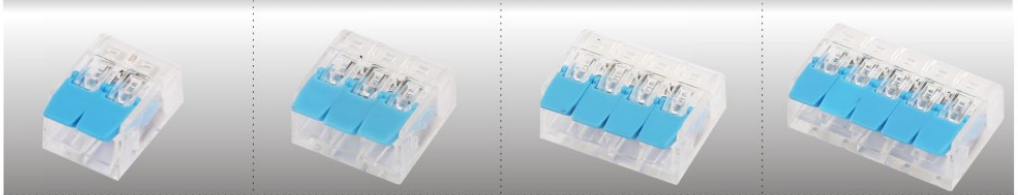

221Series

接线范围/Wire Range:
硬线/solid wire:
0.2-4.0mm²
软线/Strand wire:
0.14-4.0mm²

电压/Voltage:
450V
电流/Current:
32A

Shell : PC
Contact:
Phosphor bronze tin plating
Spring piece:
Stainless steel

型号/Model:
221-412
产品尺寸/LxWxH:
13x19x9.9MM

型号/Model:
221-413
产品尺寸/LxWxH:
18.7x19x9.9MM

型号/Model:
221-414
产品尺寸/LxWxH:
24.3x19x9.9MM

型号/Model:
221-415
产品尺寸/LxWxH:
30x19x9.9MM

手柄颜色，多色可选

Lever button can have more color options.

- Small space consumption
- Protection against electrical shock
- Low installed cost and safe
- Maintenance-free connection
- A reusable connector
- Lever color can be customized

Strip Wire: 10-12mm

Push up lever

Insert conductor and push down lever