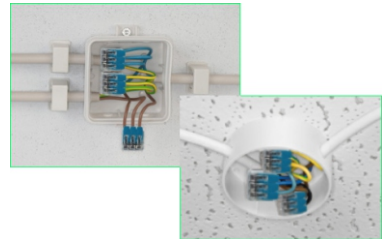

221Series

接线范围/Wire Range:
硬线/solid wire:
0.2-4.0mm²
软线/Strand wire:
0.14-4.0mm²

电压/Voltage:
450V
电流/Current:
32A

Shell : PC
Contact:
Phosphor bronze tin plating
Spring piece:
Stainless steel

型号/Model:
221-412
产品尺寸/LxWxH:
13x19x9.9MM

型号/Model:
221-413
产品尺寸/LxWxH:
18.7x19x9.9MM

型号/Model:
221-414
产品尺寸/LxWxH:
24.3x19x9.9MM

型号/Model:
221-415
产品尺寸/LxWxH:
30x19x9.9MM

手柄颜色，多色可选

Lever button can have more color options.

- Small space consumption
- Protection against electrical shock
- Low installed cost and safe
- Maintenance-free connection
- A reusable connector
- Lever color can be customized

Strip Wire: 10-12mm

Push up lever

Insert conductor and push down lever