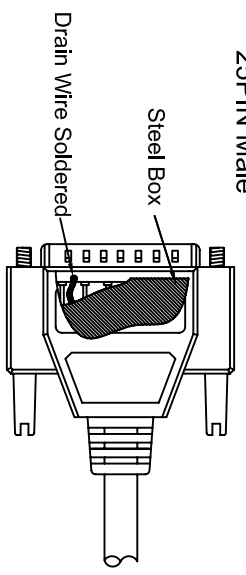

THE INFORMATION CONTAINED IN THIS DRAWING IS THE SOLE PROPERTY OF AMPHENOL CABLES ON DEMAND. ANY REPRODUCTION OR DISCLOSURE TO THIRD PARTIES IN PART OR WHOLE WITHOUT THE EXPRESS WRITTEN PERMISSION OF AMPHENOL CABLES ON DEMAND IS PROHIBITED.

REV.	DESCRIPTION	DATE	APPROVED
A	NEW RELEASE	03/01/07	
A1	Add wiring color	16/JAN/12	

LENGTH & P/N Table

LENGTH	P/N	Cable Color
2.5FT ±1 inch	CS-DSPMDB25MF-002.5	GREY
4FT ±2 inch	CS-DSPMDB25MF-004	GREY
5FT ±2 inch	CS-DSPMDB25MF-005	GREY
6FT ±2 inch	CS-DSPMDB25MF-006	GREY
10FT ±3 inch	CS-DSPMDB25MF-010	GREY
12FT ±3 inch	CS-DSPMDB25MF-012	GREY
15FT ±3 inch	CS-DSPMDB25MF-015	GREY
18FT ±4 inch	CS-DSPMDB25MF-018	GREY
25FT ±4 inch	CS-DSPMDB25MF-025	GREY
50FT ±8 inch	CS-DSPMDB25MF-050	GREY

PIN OUT:

Male	Female	Color
PIN1	PIN1	Black
PIN2	PIN2	Brown
PIN3	PIN3	Red
PIN4	PIN4	Orange
PIN5	PIN5	Yellow
PIN6	PIN6	Green
PIN7	PIN7	Blue
PIN8	PIN8	Purple
PIN9	PIN9	Gray
PIN10	PIN10	White
PIN11	PIN11	Pink
PIN12	PIN12	Light green
PIN13	PIN13	Black/white
PIN14	PIN14	Brown/white
PIN15	PIN15	Red/white
PIN16	PIN16	Orange/white
PIN17	PIN17	Green/white
PIN18	PIN18	Blue/white
PIN19	PIN19	Purple/white
PIN20	PIN20	Red/black
PIN21	PIN21	Orange/black
PIN22	PIN22	Yellow/black
PIN23	PIN23	Green/black
PIN24	PIN24	Gray/black
PIN25	PIN25	Pink/black
SHIELD	SHIELD	Drain Wire