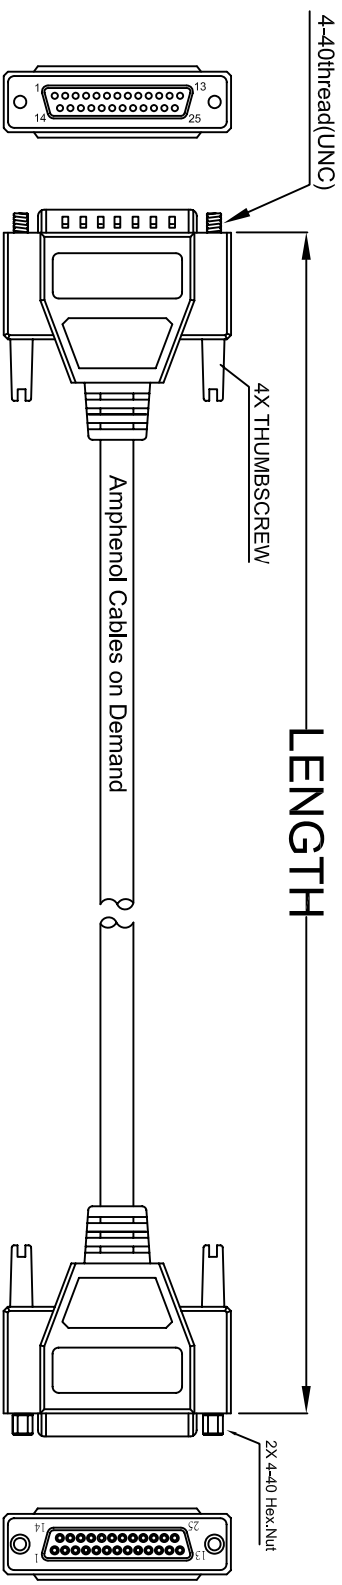

THE INFORMATION CONTAINED IN THIS DRAWING IS THE SOLE PROPERTY OF AMPHENOL CABLES ON DEMAND. ANY REPRODUCTION OR DISCLOSURE TO THIRD PARTIES IN PART OR WHOLE WITHOUT THE EXPRESS WRITTEN PERMISSION OF AMPHENOL CABLES ON DEMAND IS PROHIBITED.

REV.	DESCRIPTION	DATE	APPROVED
A	NEW RELEASE	03/01/07	
A1	Add wiring color	16/JAN/12	

LENGTH & P/N Table

LENGTH	P/N	Cable Color
2.5FT ±1 inch	CS-DSPMDB25MF-002.5	GREY
4FT ±2 inch	CS-DSPMDB25MF-004	GREY
5FT ±2 inch	CS-DSPMDB25MF-005	GREY
6FT ±2 inch	CS-DSPMDB25MF-006	GREY
10FT ±3 inch	CS-DSPMDB25MF-010	GREY
12FT ±3 inch	CS-DSPMDB25MF-012	GREY
15FT ±3 inch	CS-DSPMDB25MF-015	GREY
18FT ±4 inch	CS-DSPMDB25MF-018	GREY
25FT ±4 inch	CS-DSPMDB25MF-025	GREY
50FT ±8 inch	CS-DSPMDB25MF-050	GREY

PIN OUT:

Male	Female	Color
PIN1	PIN1	Black
PIN2	PIN2	Brown
PIN3	PIN3	Red
PIN4	PIN4	Orange
PIN5	PIN5	Yellow
PIN6	PIN6	Green
PIN7	PIN7	Blue
PIN8	PIN8	Purple
PIN9	PIN9	Gray
PIN10	PIN10	White
PIN11	PIN11	Pink
PIN12	PIN12	Light green
PIN13	PIN13	Black/white
PIN14	PIN14	Brown/white
PIN15	PIN15	Red/white
PIN16	PIN16	Orange/white
PIN17	PIN17	Green/white
PIN18	PIN18	Blue/white
PIN19	PIN19	Purple/white
PIN20	PIN20	Red/black
PIN21	PIN21	Orange/black
PIN22	PIN22	Yellow/black
PIN23	PIN23	Green/black
PIN24	PIN24	Gray/black
PIN25	PIN25	Pink/black
SHIELD	SHIELD	Drain Wire

AMPHENOL CABLES ON DEMAND
20 VALLEY ST. ENDCOTT, NY 13760

ASM CBL Premium 25PIN D-Sub MF

SIZE DWG. NO. A CS-DSPMDB25MF-XXX

SCALE SHEET OF REV. A1

NOTES: UNLESS OTHERWISE SPECIFIED

Mouser Electronics

Authorized Distributor