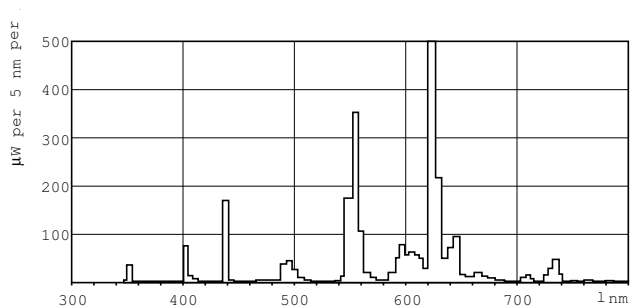

MASTER TL-D Super 80

MASTER TL-D Super 80 58W/827 1SL/25

The MASTER TL-D Super 80 lamp offers more lumens per watt and better color rendering than TL-D standard colors. Furthermore, it has a lower mercury content. The lamp can be operated in existing TL-D luminaires.

MASTER TL-D Super 80

Energy Consumption kWh/1000 h	68 kWh
Product Data	
Full product code	871150063210440
Order product name	MASTER TL-D Super 80 58W/827 1SL/25
EAN/UPC - Product	8711500632104
Order code	927922082723

Numerator - Quantity Per Pack	1
Numerator - Packs per outer box	25
Material Nr. (12NC)	927922082723
Net Weight (Piece)	167.000 g
ILCOS Code	FD-58/27/1B-E-G13

Dimensional drawing

Product	D (max)	A (max)	B (max)	B (min)	C (max)
MASTER TL-D Super 80 58W/827 1SL/25	28 mm	1500.0 mm	1507.1 mm	1504.7 mm	1514.2 mm

TL-D 58W/827

Photometric data

LDPB_TL-D8_827-Spectral power distribution B/W

LDPO_TL-D8_827-Spectral power distribution Colour

MASTER TL-D Super 80

Lifetime

LDLE_TL-D8_0001-Life expectancy diagram

LDLE_TL-D8_0002-Life expectancy diagram