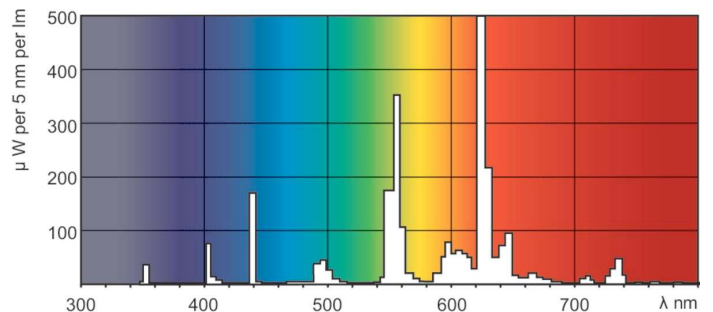

MASTER TL-D Super 80

MASTER TL-D Super 80 58W/827 1SL/25

The MASTER TL-D Super 80 lamp offers more lumens per watt and better color rendering than TL-D standard colors. Furthermore, it has a lower mercury content. The lamp can be operated in existing TL-D luminaires.

Numerator - Quantity Per Pack	1
Numerator - Packs per outer box	25
Material Nr. (12NC)	927922082723
Net Weight (Piece)	167.000 g
ILCOS Code	FD-58/27/1B-E-G13

Dimensional drawing

Product	D (max)	A (max)	B (max)	B (min)	C (max)
MASTER TL-D Super 80 58W/827 1SL/25	28 mm	1500.0 mm	1507.1 mm	1504.7 mm	1514.2 mm

TL-D 58W/827

Photometric data

LDPB_TL-D8_827-Spectral power distribution B/W

LDPO_TL-D8_827-Spectral power distribution Colour

MASTER TL-D Super 80

Lifetime

LDLE_TL-D8_0001-Life expectancy diagram

LDLE_TL-D8_0002-Life expectancy diagram