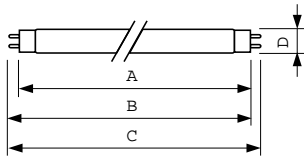

Product data

General Information	
Cap-Base	G13 [Medium Bi-Pin Fluorescent]
Life To 10% Failures (Nom)	12000 h
Life to 50% Failures (Nom)	15000 h
Life to 50% Failures Preheat (Nom)	20000 h
LSF 2000 h Rated	99 %
LSF 4000 h Rated	99 %
LSF 6000 h Rated	99 %
LSF 8000 h Rated	99 %
LSF 12000 h Rated	89 %
LSF 16000 h Rated	33 %
LSF 20000 h Rated	2 %
Light Technical	
Color Code	827 [CCT of 2700K]
Luminous Flux (Nom)	5240 lm
Luminous Flux (Rated) (Nom)	5240 lm
Color Designation	Incandescent White
Correlated Color Temperature (Nom)	2700 K
Luminous Efficacy (rated) (Nom)	90 lm/W
Color Rendering Index (Nom)	>80

Numerator - Quantity Per Pack	1
Numerator - Packs per outer box	25
Material Nr. (12NC)	927922082723
Net Weight (Piece)	167.000 g
ILCOS Code	FD-58/27/1B-E-G13

Dimensional drawing

Product	D (max)	A (max)	B (max)	B (min)	C (max)
MASTER TL-D Super 80 58W/827 1SL/25	28 mm	1500.0 mm	1507.1 mm	1504.7 mm	1514.2 mm