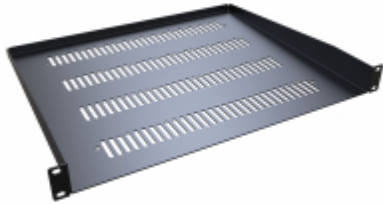

Quality Products. Service Excellence.

Universal Rack Shelf *RAS Series*

Up to 200 lbs (91 kg) Weight Capacity

Features

- Constructed of 14 or 16 gauge steel.
- Universal design mounts to any standard EIA compliant rack or cabinet.
- Allows easy rack mounting of equipment or items that do not have rack mounting capabilities.
- Mounts to rack rails either as an internal shelf or external shelf/work area.
- Available in either vented or solid versions.
- Rugged textured black powder paint finish.
- TAA compliant for GSA Schedule purchases.
- RoHS and REACH compliant
- Manufactured in North America

Accessories

- Mounting Hardware
- Hook and Loop Roll

19 Inch Mounting Shelves

Part No. Vented	Part No. Solid (Un-Vented)	Mounting Dimensions			Rack Units	Stiffener Lip(s) Folded	Suggested Load Capacity*
		Height	Width	Depth			
RASV190107UBK1	RASU190107UBK1	1.75	19.30	7.00	1U	Up (Front & Back)	16ga 42 lbs (19 kg)
RASV190107DBK1	RASU190107DBK1	1.75	19.30	7.00	1U	Down (Front & Back)	16ga 42 lbs (19 kg)
RASV190110BK1	RASU190110BK1	1.75	19.30	10.00	1U	Up (Back Only)	16ga 42 lbs (19 kg)
RASV190112BK1	RASU190112BK1	1.75	19.30	12.00	1U	Up (Back Only)	16ga 42 lbs (19 kg)
RASV190115BK1	RASU190115BK1	1.75	19.30	15.00	1U	Up (Back Only)	16ga 42 lbs (19 kg)
RASV190120BK1	RASU190120BK1	1.75	19.30	20.00	1U	Up (Back Only)	16ga 42 lbs (19 kg)
RASVL190314BK1	RASUL190314BK1	3.50	19.30	14.50	2U	Up (Back Only)	16ga 65 lbs (30 kg)
RASV190312BK1	RASU190312BK1	3.50	19.30	12.00	2U	Up (Back Only)	14ga 100 lbs (45 kg)
RASV190315BK1	RASU190315BK1	3.50	19.30	15.00	2U	Up (Back Only)	14ga 100 lbs (45 kg)