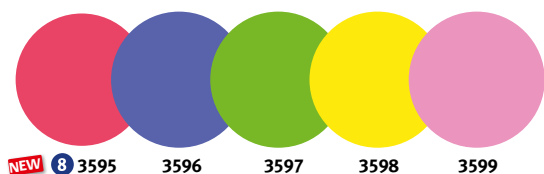

Art No.	Format mm (B x H)	Description	Colour	Labels/ Pack
Small packs, Labels on sheet				
NEW 7 3589	Ø 8	Removable	red	416
NEW 7 3591	Ø 8	Removable	blue	416
NEW 7 3592	Ø 8	Removable	green	416
NEW 7 3593	Ø 8	Removable	yellow	416
NEW 7 3594	Ø 8	Removable	pink	416
NEW 8 3595	Ø 18	Removable	red	96
NEW 8 3596	Ø 18	Removable	blue	96
NEW 8 3597	Ø 18	Removable	green	96
NEW 8 3598	Ø 18	Removable	yellow	96
NEW 8 3599	Ø 18	Removable	pink	96

Ø 8 mm

Ø 12 mm

Ø 18 mm

Image of neon colours does not reflect original colour due to printing process