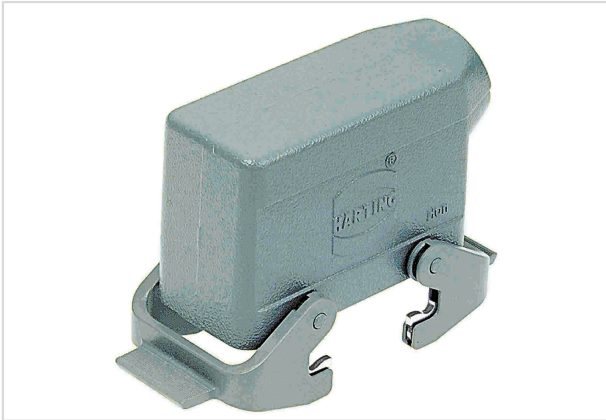

Han B Hood Side Entry LC 2 Levers PG 21

Image is for illustration purposes only. Please refer to product description.

Part number	09 30 024 1530
Specification	Han B Hood Side Entry LC 2 Levers PG 21
HARTING eCatalogue	https://b2b.harting.com/09300241530

Identification

Category	Hoods/Housings
Series of hoods/housings	Han [®] B
Type of hood/housing	Hood
Type	Low construction

Version

Size	24 B
Version	Side entry
Cable entry	1x Pg 21
Locking type	Double locking lever (on the hood)
Han-Easy Lock [®]	Yes
Field of application	Standard hoods/housings for industrial connectors

Technical characteristics

Limiting temperature	-40 ... +125 °C
Degree of protection acc. to IEC 60529	IP65
	IP66
	IP67
Type rating acc. to UL 50 / UL 50E	4
	4X
	12

Material properties

Material (hood/housing)	Aluminium die-cast
-------------------------	--------------------

Pushing Performance

Material properties

Surface (hood/housing)	Powder-coated
Colour (hood/housing)	RAL 7037 (dust grey)
Material (locking)	Polycarbonate (PC) Stainless steel
Colour (locking)	RAL 7037 (dust grey)
Material flammability class acc. to UL 94 (locking levers)	V-0
RoHS	compliant
ELV status	compliant
China RoHS	e
REACH Annex XVII substances	No
REACH ANNEX XIV substances	No
REACH SVHC substances	Yes
REACH SVHC substances	Potassium 1,1,2,2,3,3,4,4,4-nonafluorobutane-1-sulphonate
California Proposition 65 substances	Yes
California Proposition 65 substances	Nickel