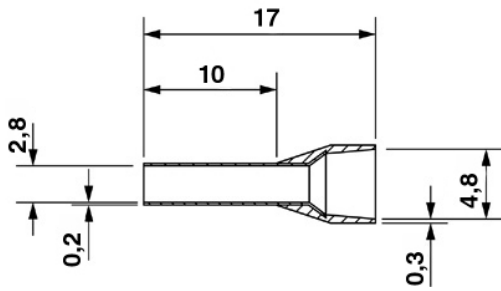

Ferrule diameter	2.8 mm
Insulating collar thickness	0.3 mm
Sleeve wall thickness	0.2 mm

Certificates / Approvals

Certification CSA, UCSA

Diagrams/Drawings

Dimensioned drawing