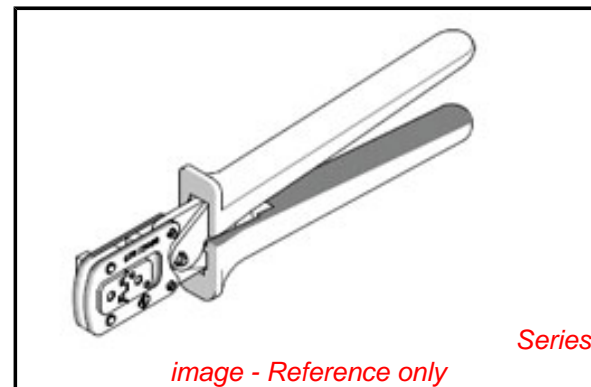

PLEASE CHECK WWW.MOLEX.COM FOR LATEST PART INFORMATION

Part Number: [63811-6000](#)
Status: **Active**
Description: Hand Crimp Tool, 18-22AWG

Documents:
[RoHS Certificate of Compliance (PDF)](#)

General

Product Family	Application Tooling
Series	T9999
Function	Crimp
Geographic Area	Global
Level of Automation	Manual
More Detailed Tech Information	applicationtooling@molex.com
Product Name	N/A
Survey	www.molex.com//review/apptool_survey.html
Tool Type	Handtool
UPC	822350665940

Physical

Net Weight 428.885/g

Material Info

Reference - Drawing Numbers

Application Tooling Documents
ATS-638116000, TM-638000029, TM-638000029CN,
TM-638000029DE, TM-638000029FR,
TM-638000029IT, TM-638000029JP,
TM-638000029KR, TM-638000029MY,
TM-638000029PL, TM-638000029RU,
TM-638000029SK, TM-638000029SP,
TM-638000029TH, TM-638000029TW,
TM-638000029VN

image - Reference only

EU RoHS

**ELV and RoHS
Compliant**

REACH SVHC

Not Reviewed

Low-Halogen Status

Not Reviewed

China RoHS

**Need more information on product
environmental compliance?**

Email productcompliance@molex.com
For a multiple part number RoHS Certificate of
Compliance, [click here](#)

Please visit the [Contact Us](#) section for any
non-product compliance questions.

Search Parts in this Series

T9999Series

Use With

Loose Piece Terminals

Application Tooling Description	FAQ Product #
MX150™ Female Terminal, Select Gold	0330012023
MX150™ Female Terminal, Silver	0330014002
MX150™ Female Terminal, Silver	0330014003
MX150™ Female Terminal, Silver	0330014022
MX150™ Female Terminal, Silver	0330014023
MX150™ Female Terminal, Silver	0330015002
MX150™ Female Terminal, Silver	0330015003
MX150™ Female Terminal, Silver	0330015022