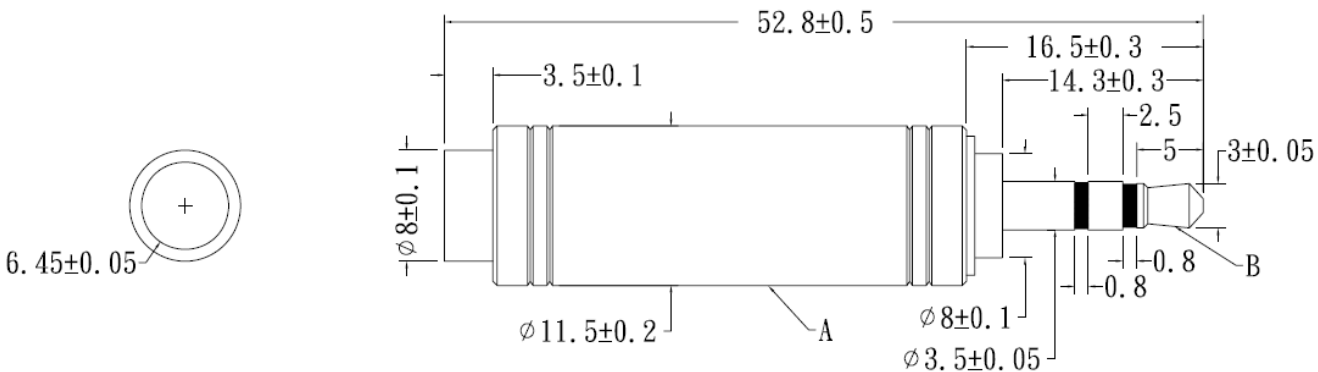

**Datasheet**

**Audio Connector Adapter**

RS Stock number [392-655](#)

Dimensions(mm):

No.	Description	Unit	Material	Finish/Colour
A	Shell	1	Brass	SD NI
B	3.5SP	1	Brass	NI