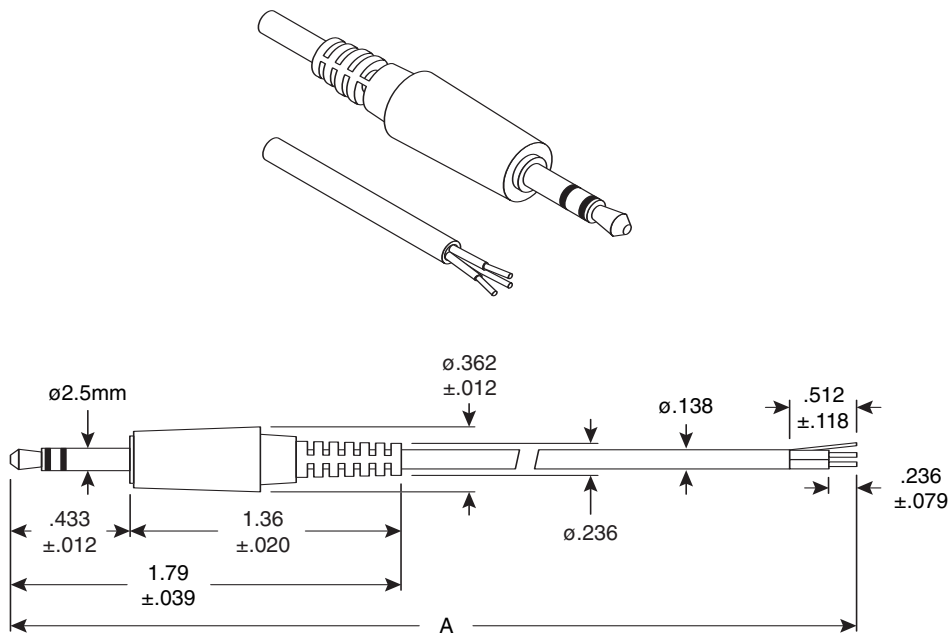

# Stereo Plug Cable Assemblies

172-2204, 172-2214, 172-2234, 172-2304

Stereo Plug Cable Assemblies

**DIMENSIONS: IN**  
(Except where noted.)

SPECIFICATIONS	
Type:	2.5mm Stereo Plug, Stripped & Tinned, Shielded
Temperature:	60°C
Voltage Rating:	24VDC
Conductor:	26AWG (.12mm x 10) Copper Wire with PVC Jacket
Shield:	.12mm x 30 Wrapped Copper Wire
Plug:	Brass
Tip Insulator:	ABS
Body & Jacket:	PVC
Wire Color Coding:	Plug Tip (White), Ring (Red), Sleeve (Shielding)