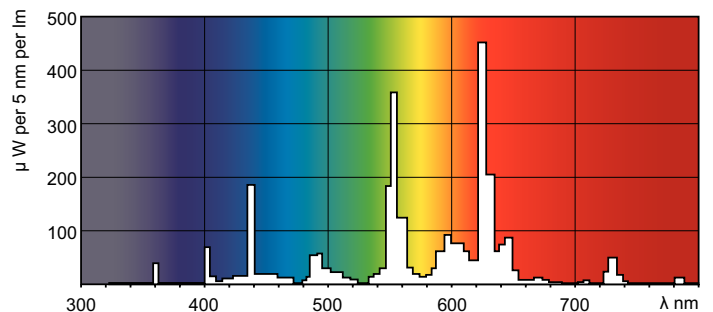

MASTER TL-D Super 80

MASTER TL-D Super 80 30W/830 1SL/25

The MASTER TL-D Super 80 lamp offers more lumens per watt and better color rendering than TL-D standard colors. Furthermore, it has a lower mercury content. The lamp can be operated in existing TL-D luminaires.

Product data

General Information	
Cap-Base	G13 [Medium Bi-Pin Fluorescent]
Life To 10% Failures (Nom)	12000 h
Life to 50% Failures (Nom)	15000 h
Life to 50% Failures Preheat (Nom)	20000 h
LSF 2000 h Rated	99 %
LSF 4000 h Rated	99 %
LSF 6000 h Rated	99 %
LSF 8000 h Rated	99 %
LSF 12000 h Rated	89 %
LSF 16000 h Rated	33 %
LSF 20000 h Rated	2 %
Light Technical	
Color Code	830 [CCT of 3000K]
Luminous Flux (Nom)	2400 lm
Luminous Flux (Rated) (Nom)	2400 lm
Color Designation	Warm White (WW)
Correlated Color Temperature (Nom)	3000 K
Luminous Efficacy (rated) (Nom)	80 lm/W
Color Rendering Index (Nom)	>80

Numerator - Quantity Per Pack	1
Numerator - Packs per outer box	25
Material Nr. (12NC)	927920583023
Net Weight (Piece)	103.600 g
ILCOS Code	FD-30/30/1B-E-G13

Dimensional drawing

Product	D (max)	A (max)	B (max)	B (min)	C (max)
MASTER TL-D Super 80 30W/830 1SL/25	28 mm	894.6 mm	901.7 mm	899.3 mm	908.8 mm

TL-D 30W/830

Photometric data

LDPB_TL-D8_830_0001-Spectral power distribution B/W

LDPO_TL-D8_830_0001-Spectral power distribution Colour

MASTER TL-D Super 80

Lifetime

LDLE_TL-D8_0001-Life expectancy diagram