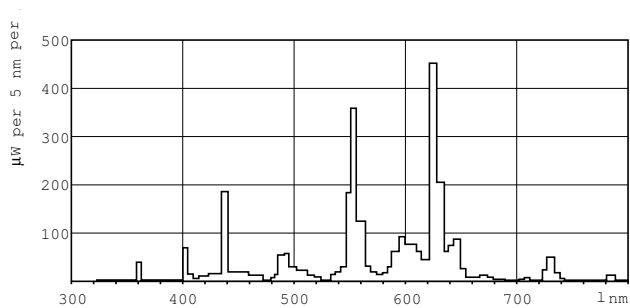

MASTER TL-D Super 80

MASTER TL-D Super 80 30W/830 1SL/25

The MASTER TL-D Super 80 lamp offers more lumens per watt and better color rendering than TL-D standard colors. Furthermore, it has a lower mercury content. The lamp can be operated in existing TL-D luminaires.

Numerator - Quantity Per Pack	1
Numerator - Packs per outer box	25
Material Nr. (12NC)	927920583023
Net Weight (Piece)	103.600 g
ILCOS Code	FD-30/30/1B-E-G13

Dimensional drawing

Product	D (max)	A (max)	B (max)	B (min)	C (max)
MASTER TL-D Super 80 30W/830 1SL/25	28 mm	894.6 mm	901.7 mm	899.3 mm	908.8 mm

TL-D 30W/830

Photometric data

LDPB_TL-D8_830_0001-Spectral power distribution B/W

LDPO_TL-D8_830_0001-Spectral power distribution Colour

MASTER TL-D Super 80

Lifetime

LDLE_TL-D8_0001-Life expectancy diagram