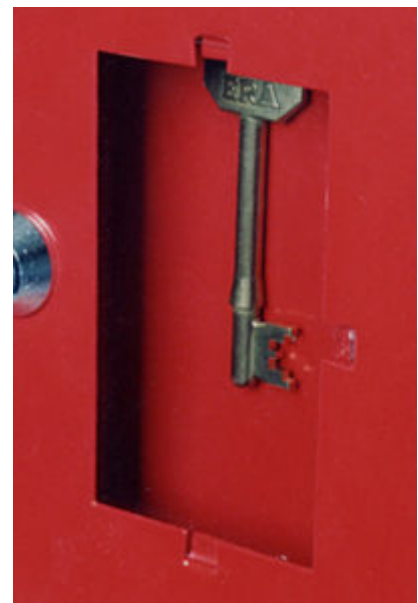

SKU: EK0SGTH5

KEY CABINETS

When it comes to keys, you want to make sure they're safe. From a simple key cabinet to a more advanced issue and monitoring system, Securikey can offer a solution to meet your requirements.

Emergency Key Box Replacement Glass K0 / K1 Glass
dimensions 116 x 61 x 2mm Pack of 5

ADDITIONAL INFORMATION

Weight	0.247 kg
Dimensions	152 (H) x 75 (W) x 19 (D) mm

Your Securikey Stockist

Every effort has been made to ensure that the information in this brochure is correct. We have a policy of continually developing and improving our products and reserve the right to change specification without notice. By virtue of the Trades Description Act 1968 all measurements and weights must be considered approximate.