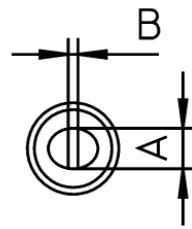

## Benefits

For this purpose, we recommend:

Solder fume extractors

Cleaning

Soldering irons

Zubehoer

Technical Data

Tip shape	---
Tip type	---
Width in mm	5.0
Width in inches	0.197
Thickness in mm	---
Thickness in inches	---
Length mm	---
Length inches	---
Power	---
Packaging unit	1