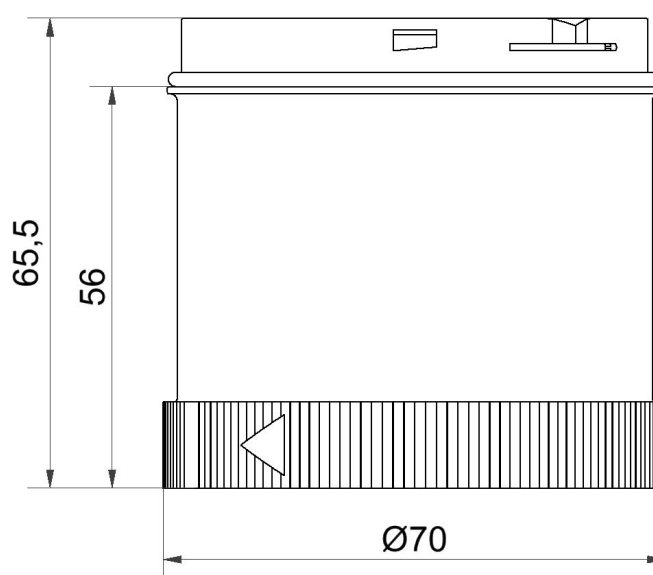

Modular Signal Towers / KombiSIGN 72
TwinLIGHT Classic 24VAC/DC YE

EAC certificate available	Yes
Conforms with AS-I	No
ICAO Certification	No
Conforms with GL	No
Conforms with RoHS CN	No
Conforms with VdS	No

DRAWING

For additional installation and mounting information, refer to the appropriate user guide at www.werma.com. This printed copy is for information only and is subject to alteration.