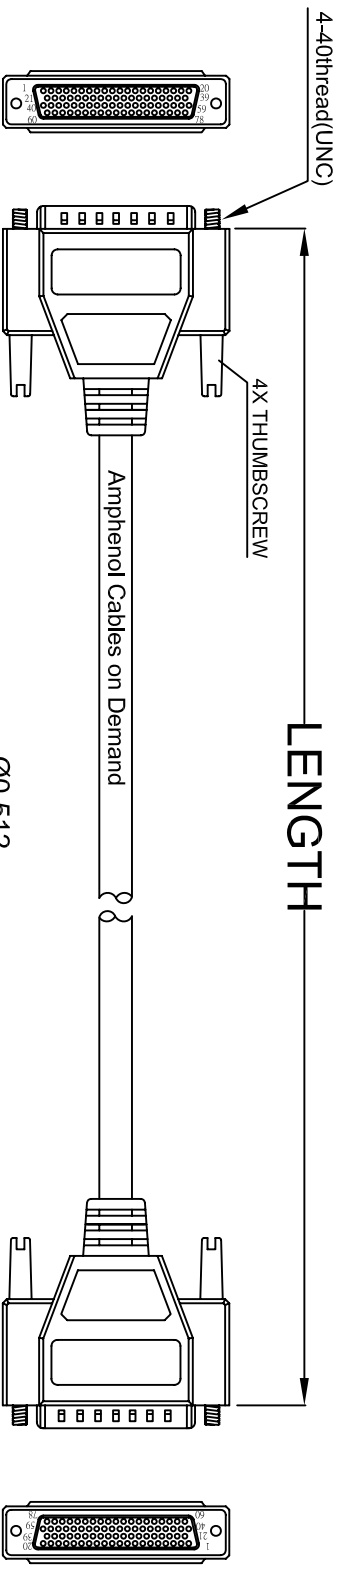

THE INFORMATION CONTAINED IN THIS DRAWING IS THE SOLE PROPERTY OF AMPHENOL CABLES ON DEMAND. ANY REPRODUCTION OR DISCLOSURE TO THIRD PARTIES, IN PART OR WHOLE, WITHOUT THE EXPRESS WRITTEN PERMISSION OF AMPHENOL CABLES ON DEMAND IS PROHIBITED.

REV.	DESCRIPTION	DATE	APPROVED
A	NEW RELEASE	03/01/12	
A1	ADD WIRING COLOR	16/JAN/2012	

PIN OUT:		Inner Layer Code		Middle Layer Code		Outer Layer Code		
Male	Male	Color	Male	Male	Color	Male	Color	
PIN1	PIN1	Black	PIN29	PIN29	Black	PIN51	PIN51	Black
PIN2	PIN2	Brown	PIN30	PIN30	Brown	PIN52	PIN52	Brown
PIN3	PIN3	Red	PIN31	PIN31	Red	PIN53	PIN53	Red
PIN4	PIN4	Orange	PIN32	PIN32	Orange	PIN54	PIN54	Orange
PIN5	PIN5	Yellow	PIN33	PIN33	Yellow	PIN55	PIN55	Yellow
PIN6	PIN6	Green	PIN34	PIN34	Green	PIN56	PIN56	Green
PIN7	PIN7	Blue	PIN35	PIN35	Blue	PIN57	PIN57	Blue
PIN8	PIN8	Purple	PIN36	PIN36	Purple	PIN58	PIN58	Purple
PIN9	PIN9	Gray	PIN37	PIN37	Gray	PIN59	PIN59	Gray
PIN10	PIN10	White	PIN38	PIN38	White	PIN60	PIN60	White
PIN11	PIN11	Pink	PIN39	PIN39	Pink	PIN61	PIN61	Pink
PIN12	PIN12	Light Green	PIN40	PIN40	Light Green	PIN62	PIN62	Light Green
PIN13	PIN13	Black/White	PIN41	PIN41	Black/White	PIN63	PIN63	Black/White
PIN14	PIN14	Brown/White	PIN42	PIN42	Brown/White	PIN64	PIN64	Brown/White
PIN15	PIN15	Red/White	PIN43	PIN43	Red/White	PIN65	PIN65	Red/White
PIN16	PIN16	Orange/White	PIN44	PIN44	Orange/White	PIN66	PIN66	Orange/White
PIN17	PIN17	Green/White	PIN45	PIN45	Green/White	PIN67	PIN67	Green/White
PIN18	PIN18	Blue/White	PIN46	PIN46	Blue/White	PIN68	PIN68	Blue/White
PIN19	PIN19	Purple/White	PIN47	PIN47	Purple/White	PIN69	PIN69	Purple/White
PIN20	PIN20	Red/Black	PIN48	PIN48	Red/Black	PIN70	PIN70	Red/Black
PIN21	PIN21	Orange/Black	PIN49	PIN49	Orange/Black	PIN71	PIN71	Orange/Black
PIN22	PIN22	Yellow/Black	PIN50	PIN50	Yellow/Black	PIN72	PIN72	Yellow/Black
PIN23	PIN23	Green/Black				PIN73	PIN73	Green/Black
PIN24	PIN24	Gray/Black				PIN74	PIN74	Gray/Black
PIN25	PIN25	Pink/Black				PIN75	PIN75	Pink/Black
PIN26	PIN26	Pink/Red				PIN76	PIN76	Pink/Red
PIN27	PIN27	Pink/Blue				PIN77	PIN77	Pink/Blue
PIN28	PIN28	Pink/Green				PIN78	PIN78	Pink/Green

LENGTH & P/N Table

LENGTH	P/N	Cable Color
2.5FT ±1 inch	CS-DSDHD78MM0-002.5	GREY
5FT ±2 inch	CS-DSDHD78MM0-005	GREY
10FT ±3 inch	CS-DSDHD78MM0-010	GREY
25FT ±4 inch	CS-DSDHD78MM0-025	GREY

UNLESS OTHERWISE SPECIFIED DIMENSIONS ARE IN INCHES TOLERANCES ARE:

DESIRES	±X	±XX	±XXX	ANGLES	±X°	±X'
X	±X	±XX	±XXX			
XX	±X	±XX	±XXX			
XXX	±X	±XX	±XXX			

THIRD ANGLE PROJECTION

APPROVALS	DATE	SIZE	DWG. NO.	REV.
LF	16/JAN/2012	A	CS-DSDHD78MM0-XXX	A1
BA	16/JAN/2012			
RESP. ENG				
MFG. ENG				

Amphenol Cables on Demand
20 VALLEY ST. ENDCOTT, NY 13760

ASM CBL Deluxe High Density
78PIN D-Sub MM

CS-DSDHD78MM0-XXX

SCALE SHEET OF

NOTES: UNLESS OTHERWISE SPECIFIED

4

3

2

1

4

3

2

1