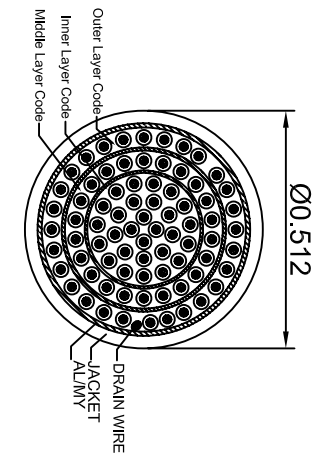

THE INFORMATION CONTAINED IN THIS DRAWING IS THE SOLE PROPERTY OF AMPHENOL CABLES ON DEMAND. ANY REPRODUCTION OR DISCLOSURE TO THIRD PARTIES, IN PART OR WHOLE, WITHOUT THE EXPRESS WRITTEN PERMISSION OF AMPHENOL CABLES ON DEMAND IS PROHIBITED.

REV.	DESCRIPTION	DATE	APPROVED
A	NEW RELEASE	03/01/12	
A1	ADD WIRING COLOR	16/JAN/2012	

PIN OUT:		Inner Layer Code		Middle Layer Code		Outer Layer Code		
Male	Male	Color	Male	Male	Color	Male	Color	
PIN1	PIN1	Black	PIN29	PIN29	Black	PIN51	PIN51	Black
PIN2	PIN2	Brown	PIN30	PIN30	Brown	PIN52	PIN52	Brown
PIN3	PIN3	Red	PIN31	PIN31	Red	PIN53	PIN53	Red
PIN4	PIN4	Orange	PIN32	PIN32	Orange	PIN54	PIN54	Orange
PIN5	PIN5	Yellow	PIN33	PIN33	Yellow	PIN55	PIN55	Yellow
PIN6	PIN6	Green	PIN34	PIN34	Green	PIN56	PIN56	Green
PIN7	PIN7	Blue	PIN35	PIN35	Blue	PIN57	PIN57	Blue
PIN8	PIN8	Purple	PIN36	PIN36	Purple	PIN58	PIN58	Purple
PIN9	PIN9	Gray	PIN37	PIN37	Gray	PIN59	PIN59	Gray
PIN10	PIN10	White	PIN38	PIN38	White	PIN60	PIN60	White
PIN11	PIN11	Pink	PIN39	PIN39	Pink	PIN61	PIN61	Pink
PIN12	PIN12	Light Green	PIN40	PIN40	Light Green	PIN62	PIN62	Light Green
PIN13	PIN13	Black/White	PIN41	PIN41	Black/White	PIN63	PIN63	Black/White
PIN14	PIN14	Brown/White	PIN42	PIN42	Brown/White	PIN64	PIN64	Brown/White
PIN15	PIN15	Red/White	PIN43	PIN43	Red/White	PIN65	PIN65	Red/White
PIN16	PIN16	Orange/White	PIN44	PIN44	Orange/White	PIN66	PIN66	Orange/White
PIN17	PIN17	Green/White	PIN45	PIN45	Green/White	PIN67	PIN67	Green/White
PIN18	PIN18	Blue/White	PIN46	PIN46	Blue/White	PIN68	PIN68	Blue/White
PIN19	PIN19	Purple/White	PIN47	PIN47	Purple/White	PIN69	PIN69	Purple/White
PIN20	PIN20	Red/Black	PIN48	PIN48	Red/Black	PIN70	PIN70	Red/Black
PIN21	PIN21	Orange/Black	PIN49	PIN49	Orange/Black	PIN71	PIN71	Orange/Black
PIN22	PIN22	Yellow/Black	PIN50	PIN50	Yellow/Black	PIN72	PIN72	Yellow/Black
PIN23	PIN23	Green/Black				PIN73	PIN73	Green/Black
PIN24	PIN24	Gray/Black				PIN74	PIN74	Gray/Black
PIN25	PIN25	Pink/Black				PIN75	PIN75	Pink/Black
PIN26	PIN26	Pink/Red				PIN76	PIN76	Pink/Red
PIN27	PIN27	Pink/Blue				PIN77	PIN77	Pink/Blue
PIN28	PIN28	Pink/Green				PIN78	PIN78	Pink/Green

LENGTH & P/N Table

LENGTH	P/N	Cable Color
2.5FT ±1 inch	CS-DSDHD78MM0-002.5	GREY
5FT ±2 inch	CS-DSDHD78MM0-005	GREY
10FT ±3 inch	CS-DSDHD78MM0-010	GREY
25FT ±4 inch	CS-DSDHD78MM0-025	GREY

UNLESS OTHERWISE SPECIFIED DIMENSIONS ARE IN INCHES TOLERANCES ARE:

DESIRES	±X	±XX	±XXX	ANGLES	±X°	±X'
X	±X	±XX	±XXX			
XX	±X	±XX	±XXX			
XXX	±X	±XX	±XXX			

THIRD ANGLE PROJECTION

APPROVALS	DATE	SIZE	DWG. NO.	REV.
LF	16/JAN/2012	A	CS-DSDHD78MM0-XXX	A1
BA	16/JAN/2012			
RESP. ENG				
MFG. ENG				

Amphenol Cables on Demand
20 VALLEY ST. ENDCOTT, NY 13760

ASM CBL Deluxe High Density
78PIN D-Sub MM

CS-DSDHD78MM0-XXX

SCALE SHEET OF

NOTES: UNLESS OTHERWISE SPECIFIED

4

3

2

1

4

3

2

1