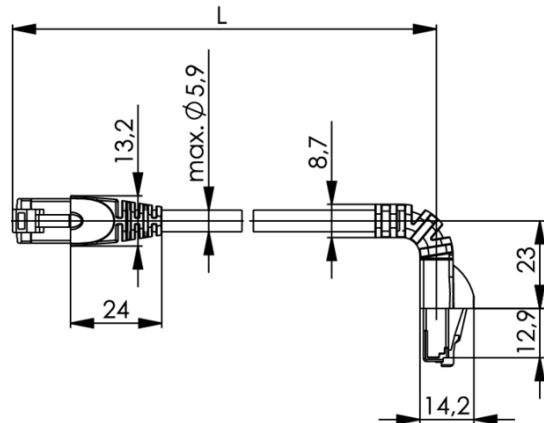

order number: L00000A0197

Patch Cord Cat.6_A MP8 FS 500 LSZH-0,5 m; 1x90° cable boot; blue

Technical Attributes	
Short name	MP8 FS 500 LSZH-0,5
Length	0,5 m
Colour	blue
Remarks	1x90° - 1x180° cable boot

Performance Characteristics

- pin assignment acc. to EIA/TIA 568B
- 90° / 180° / 270° moulded boot with latch protection
- Colours: grey, green, red, blue, yellow, black, white, purple
- Variants with very short boot
- 360 degrees completely surround plug shielding (shielded cable types)
- flexible and strain relieved
- moulded strain relief boot
- cable jacket and strain relief boot: PVC resp. LSZH (= Low Smoke, Zero Halogen)

Mechanical Characteristics	
Cable structure	LI02YSCH 4x2xAWG 27/7 PiMF
Stranded wire	AWG 27 (7/0.14 mm)

Insulation	PE, Ø 1.02 mm (±0.05 mm)
Pair shielding	Al-foil, outside conducting
Overall shielding	tin plated copper braid
Outer jacket	5.8 mm (±0.2 mm)